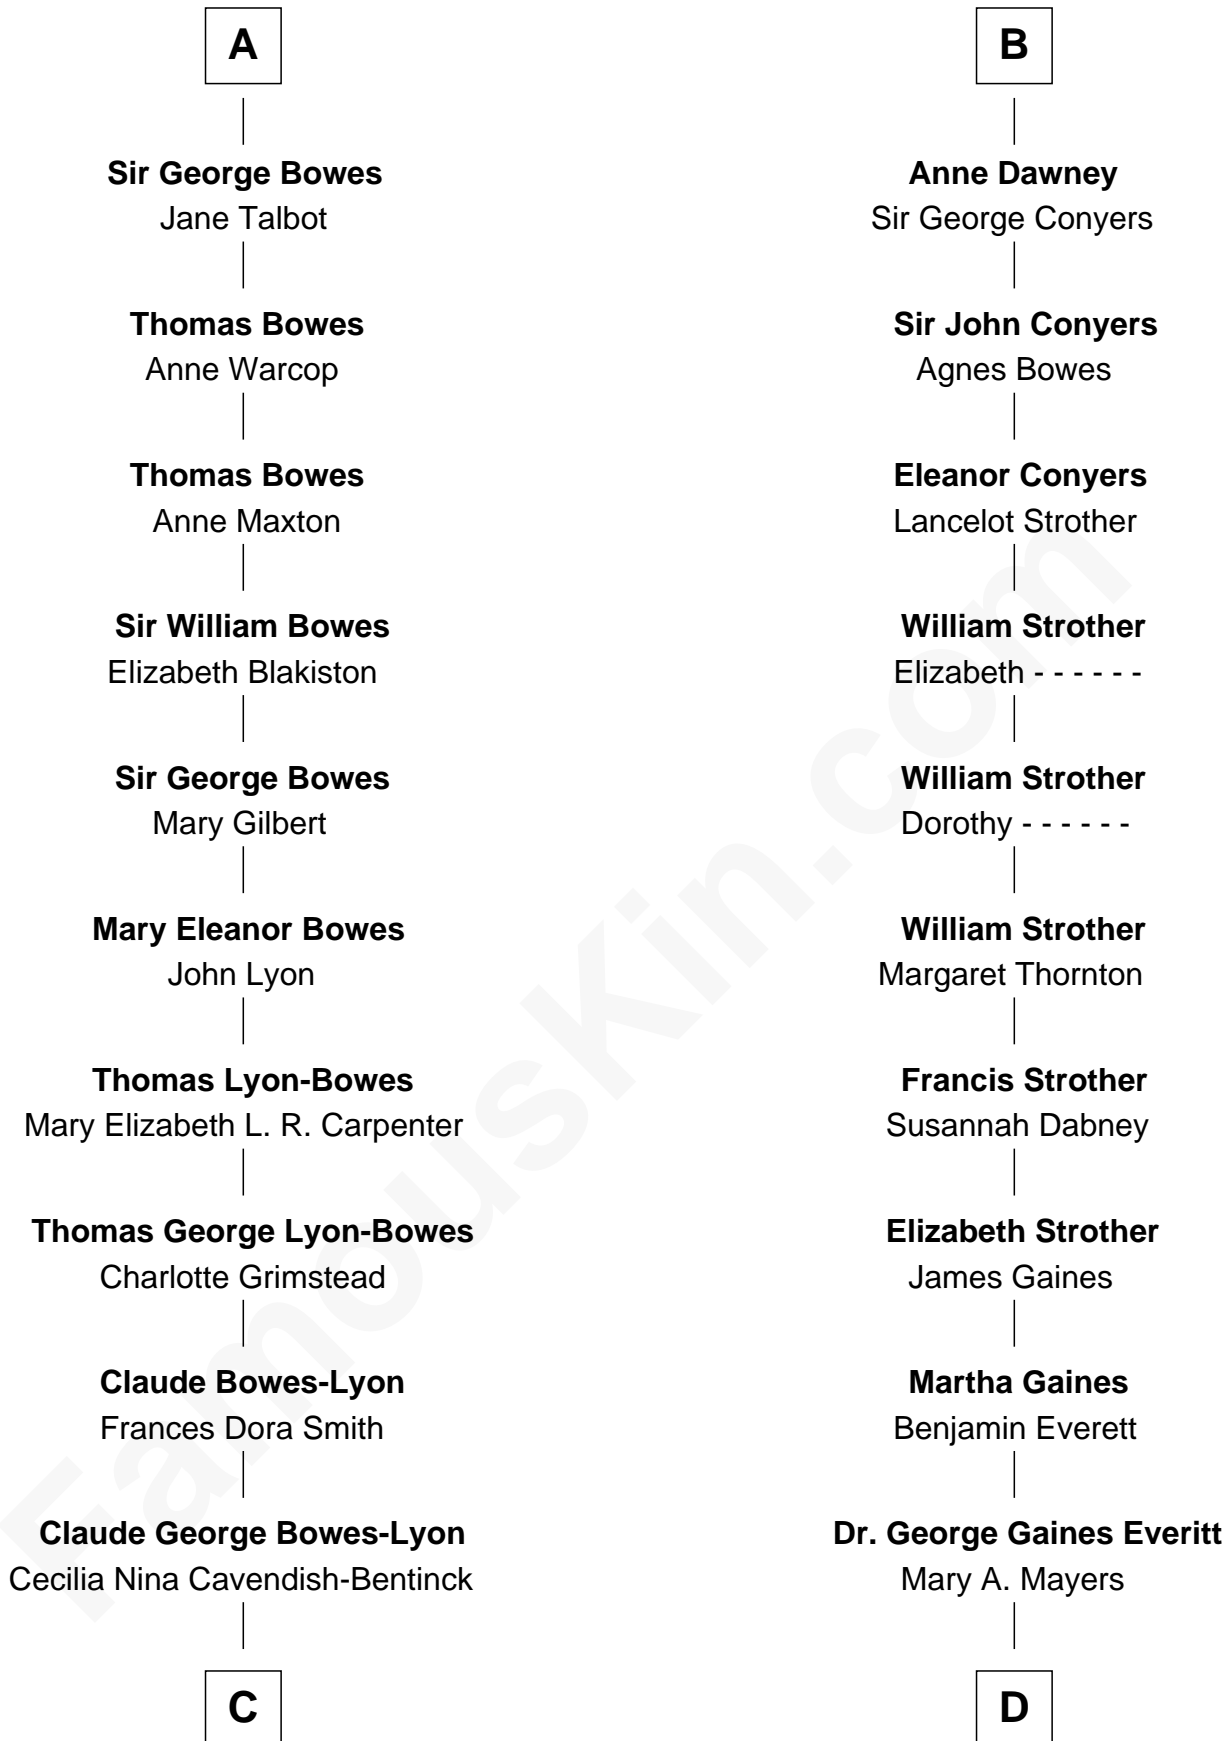

# FamousKin.com Relationship Chart of

**Prince William**

*Prince of Wales*

20th cousin of

**William H. Macy**

*TV and Movie Actor*

**Sir Hugh I de Audley**

*Iseult de Mortimer*

**C**

**Elizabeth Bowes-Lyon**

George VI, King of the United Kingdom

**Elizabeth II, Queen of the United Kingdom**

Prince Philip of Edinburgh

**Charles III, King of the United Kingdom**

Princess Diana Frances Spencer

**Prince William**

*Prince of Wales*

**D**

**Horace Benjamin Everitt**

Martha Leticia Roberts

**Mary Lois Everitt**

Clement Overstreet

**Lois Elizabeth Overstreet**