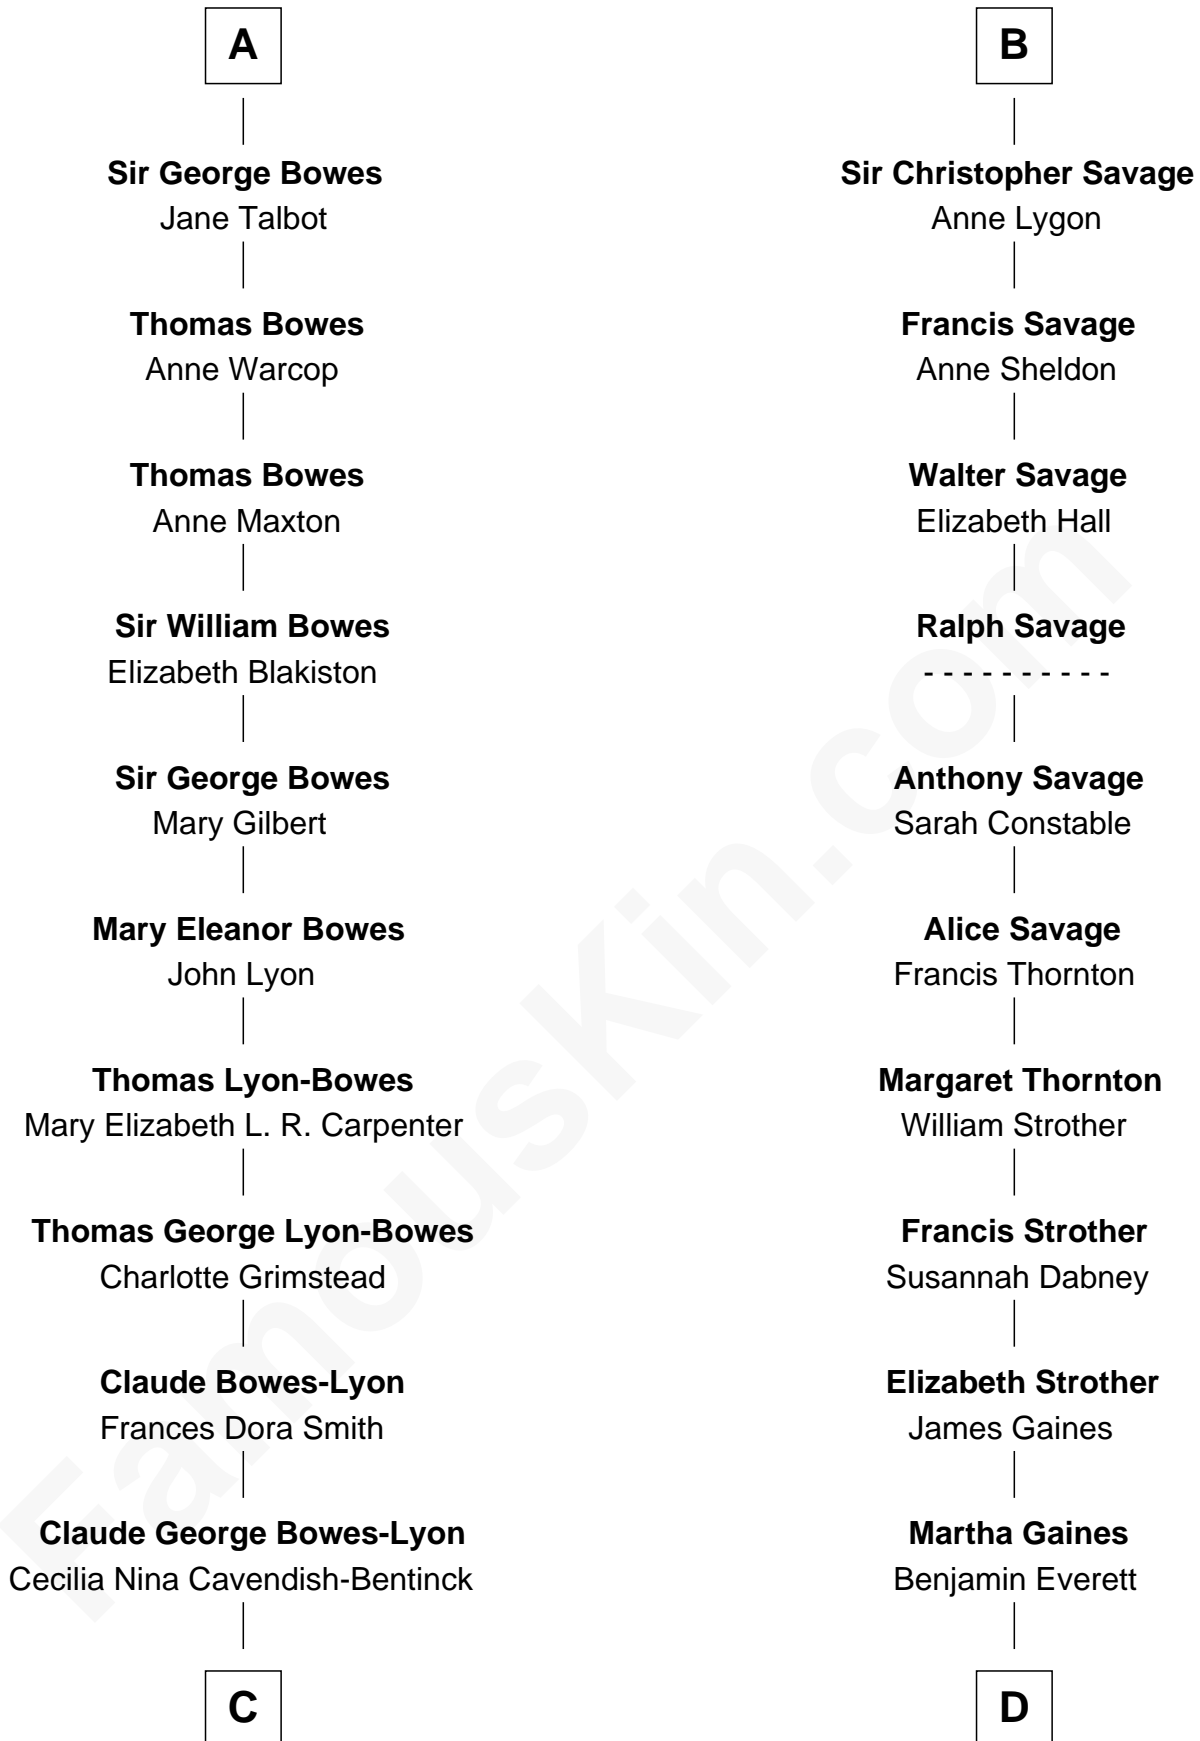

FamousKin.com Relationship Chart of

Prince William

Prince of Wales

20th cousin 1 time removed of

William H. Macy

TV and Movie Actor

Richard Fitzalan

Alice de Saluzzo

C

Elizabeth Bowes-Lyon

George VI, King of the United Kingdom

Elizabeth II, Queen of the United Kingdom

Prince Philip of Edinburgh

Charles III, King of the United Kingdom

Princess Diana Frances Spencer

Prince William

Prince of Wales

D

Dr. George Gaines Everitt

Mary A. Mayers

Horace Benjamin Everitt

Martha Leticia Roberts

Mary Lois Everitt

Clement Overstreet