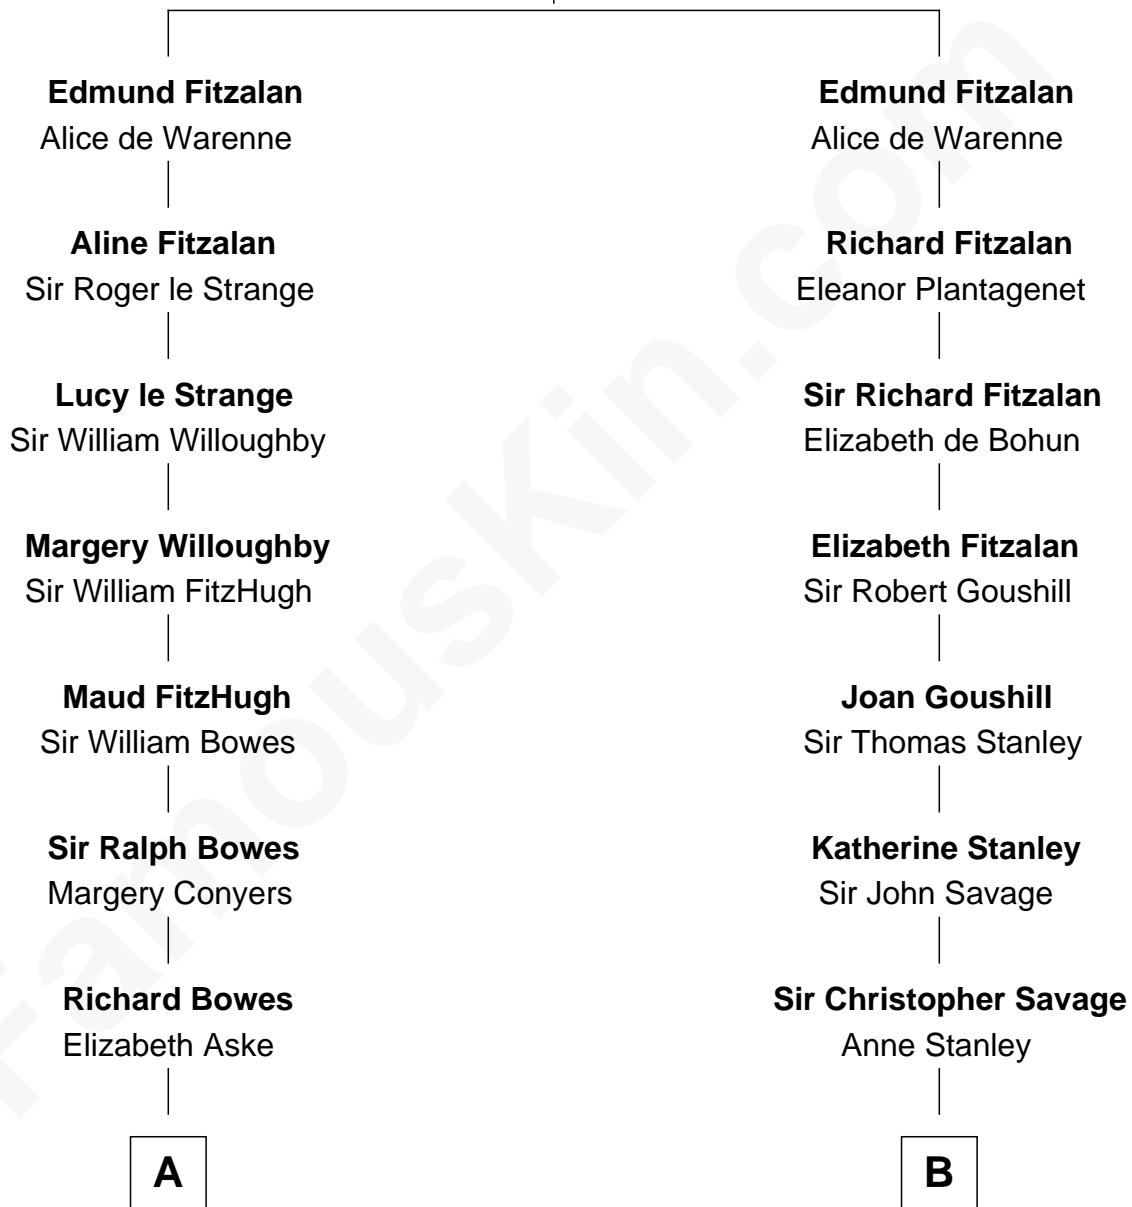

FamousKin.com Relationship Chart of

Prince William

Prince of Wales

20th cousin 1 time removed of

William H. Macy

TV and Movie Actor

Richard Fitzalan

Alice de Saluzzo

C

Elizabeth Bowes-Lyon

George VI, King of the United Kingdom

Elizabeth II, Queen of the United Kingdom

Prince Philip of Edinburgh

Charles III, King of the United Kingdom

Princess Diana Frances Spencer

Prince William