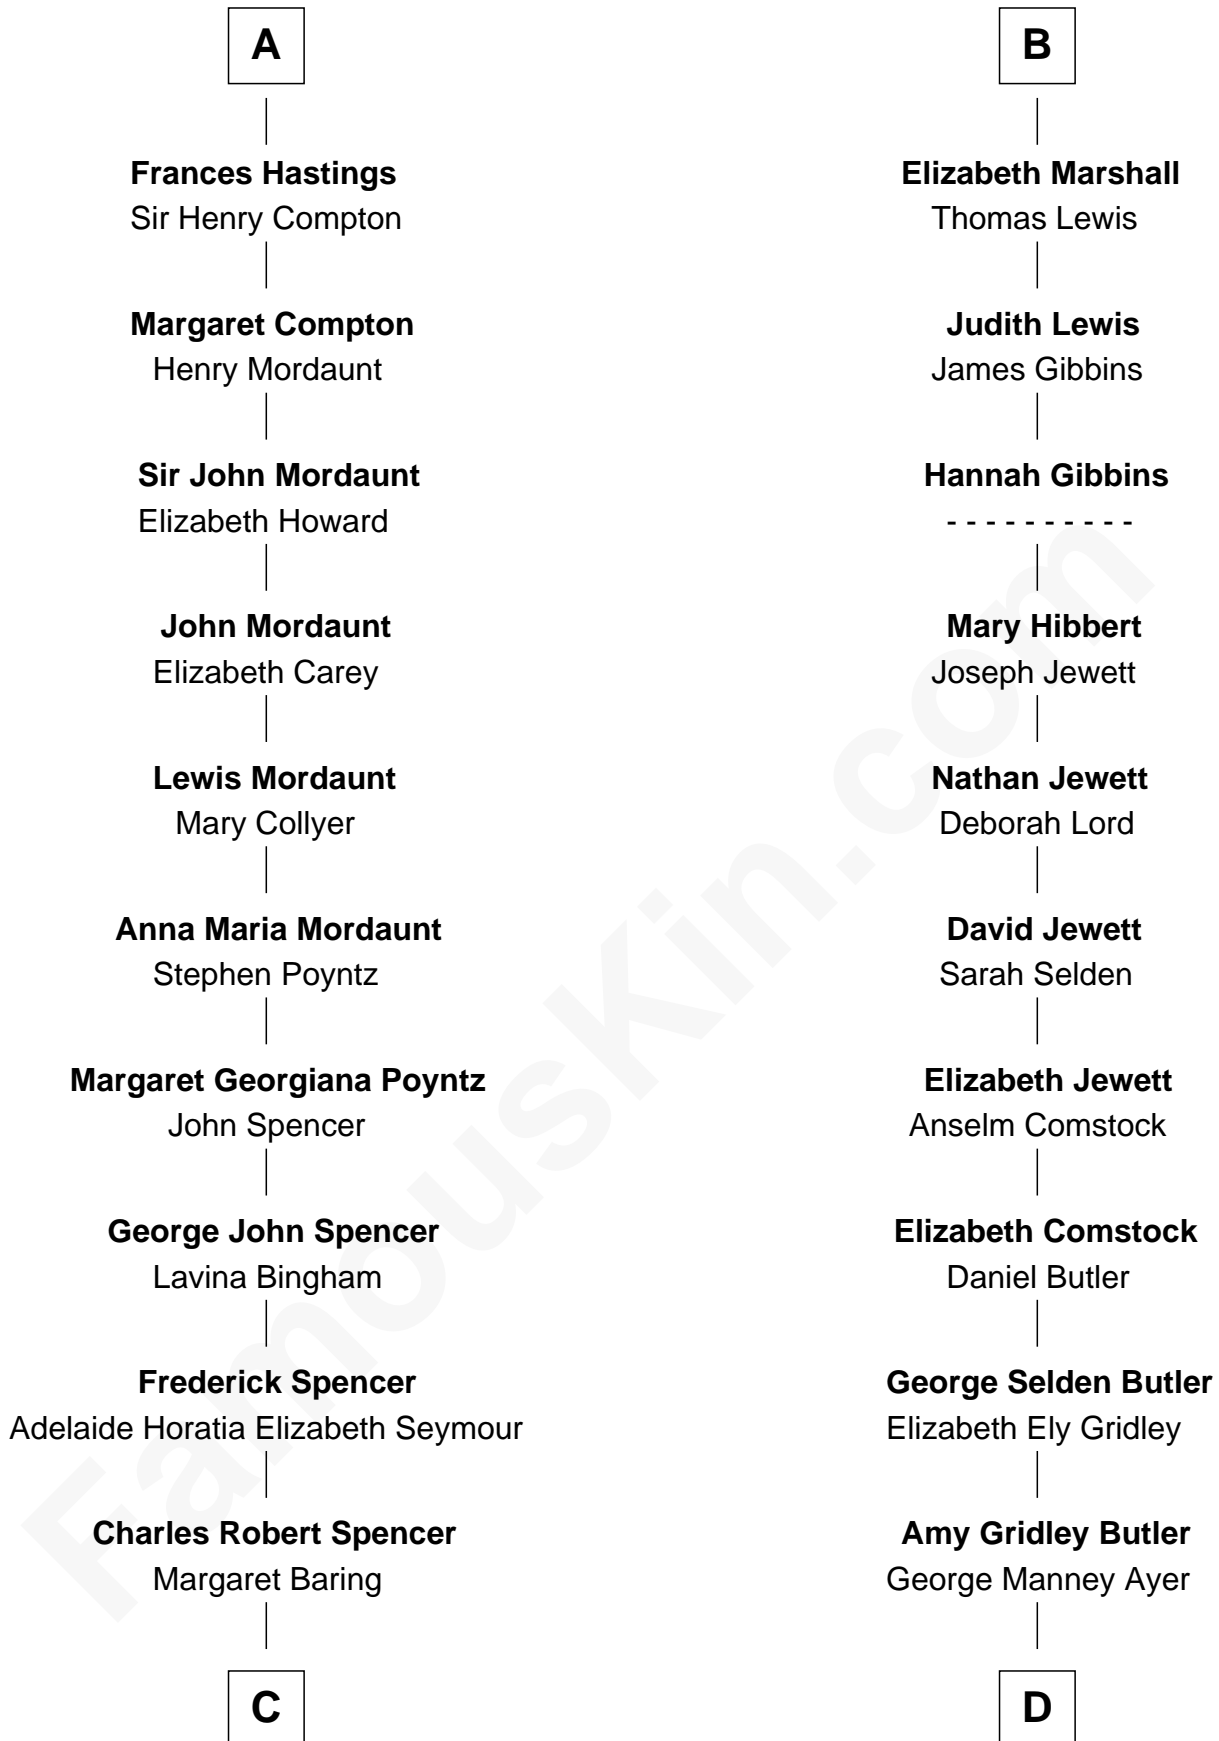

FamousKin.com Relationship Chart of

Prince William

Prince of Wales

19th cousin 1 time removed of

Gerald Ford

38th U.S. President

Sir John de Beaumont
Katherine de Everingham

Elizabeth Beaumont
Sir William Botreaux

Margaret Botreaux
Sir Robert Hungerford

Sir Robert Hungerford
Eleanor Moleyns

Sir Thomas Hungerford
Anne Percy

Mary Hungerford
Sir Edward Hastings

Sir George Hastings
Anne Stafford

Sir Francis Hastings
Katherine Pole

A

Sir Henry de Beaumont
Elizabeth Willoughby

Sir Henry Beaumont
Joan Heronville

Sir Henry Beaumont
Eleanor Sutton

Constance Beaumont
John Mytton

Joyce Mytton
John Harpersfield

Edward Harpersfield alias Mytton
Anne Skrimshire

Katherine Mytton
Roger Marshall

B

C

Albert Edward John Spencer

Cynthia Elinor Beatrix Hamilton

Edward John Spencer

Frances Ruth Burke Roche

Princess Diana Frances Spencer