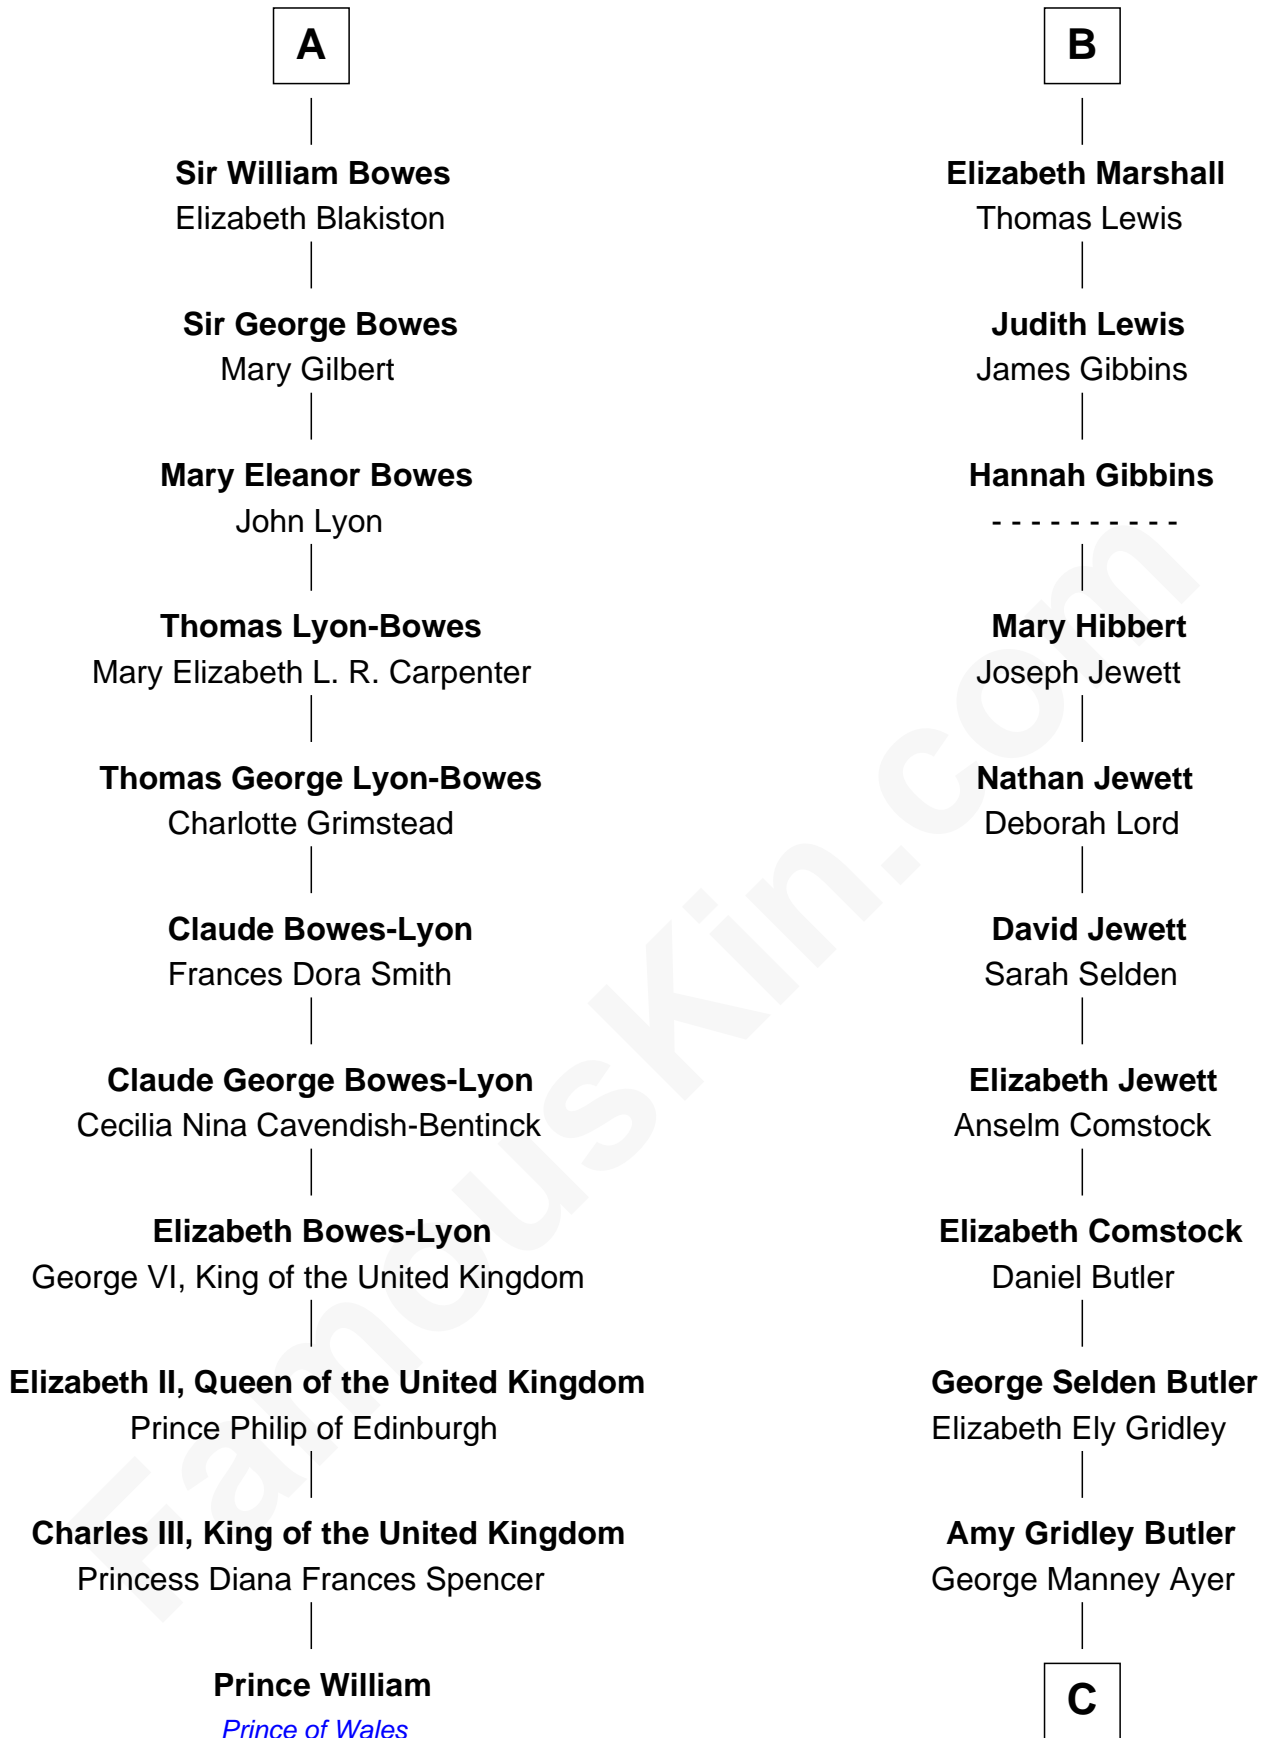

# FamousKin.com Relationship Chart of

**Prince William**

*Prince of Wales*

17th cousin 2 times removed of

**Gerald Ford**

*38th U.S. President*

**Sir William Willoughby**

Lucy le Strange

John Harpersfield

**Edward Harpersfield alias Mytton**

Anne Skrimshire

**Katherine Mytton**

Roger Marshall

**B**

C

**Adele Augusta Ayer**  
Levi Addison Gardner

**Dorothy Ayer Gardner**  
Leslie Lynch King

**Gerald Ford**  
*38th U.S. President*

FamousKin.com