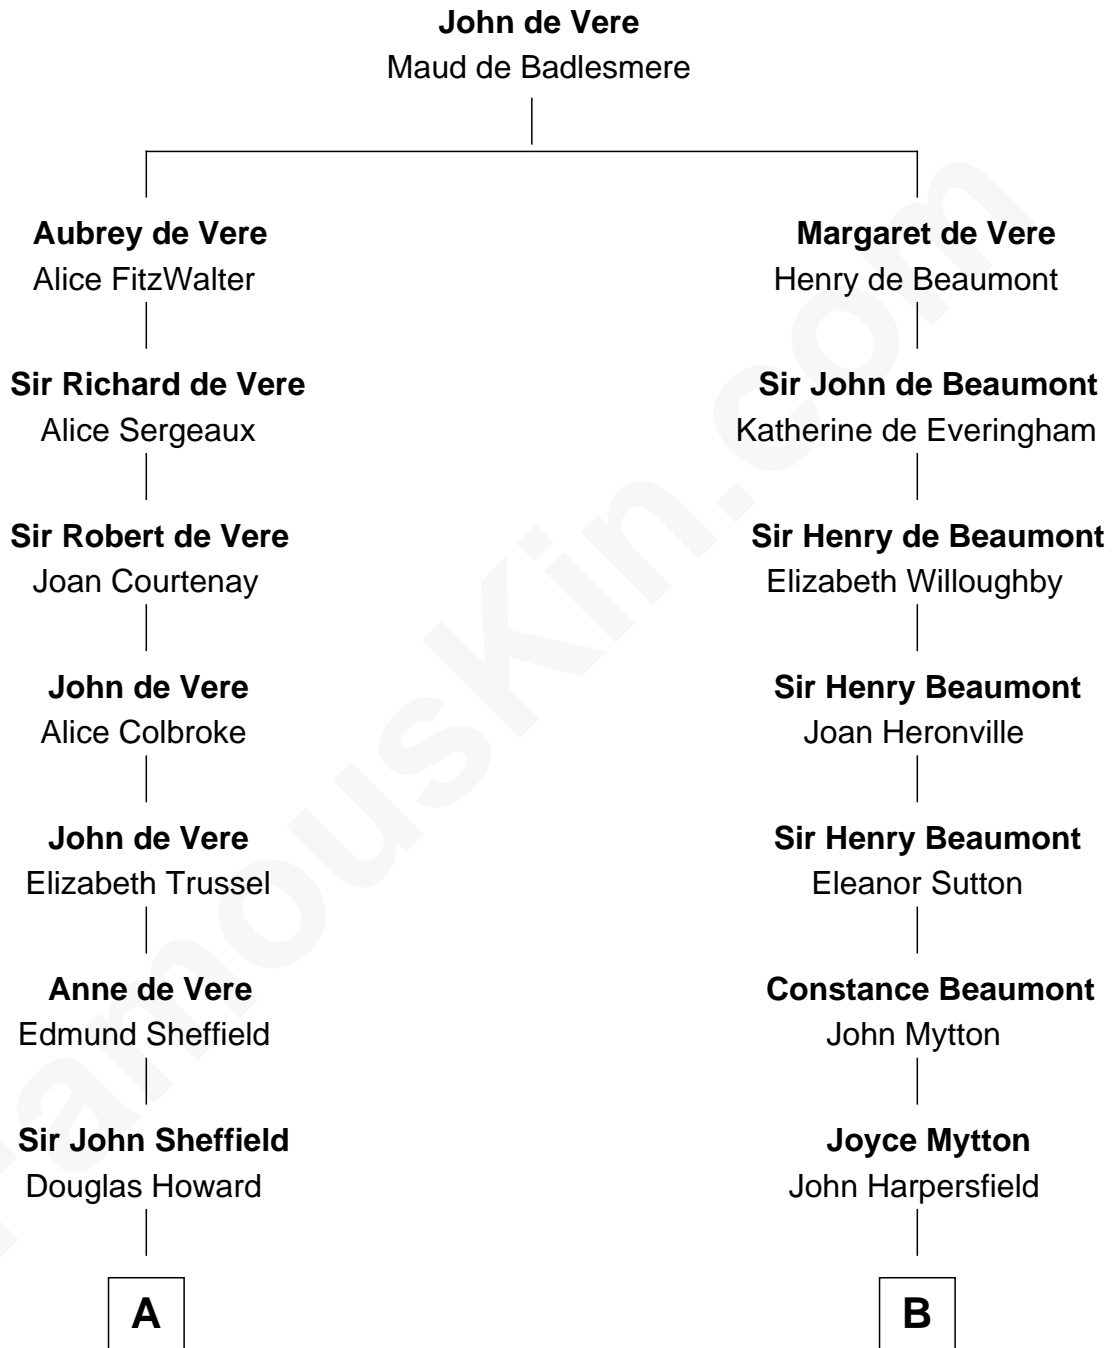

FamousKin.com Relationship Chart of

Prince William

Prince of Wales

21st cousin of

Gerald Ford

38th U.S. President

C

Charles Robert Spencer

Margaret Baring

Albert Edward John Spencer

Cynthia Elinor Beatrix Hamilton

Edward John Spencer

Frances Ruth Burke Roche

Princess Diana Frances Spencer

Charles III, King of the United Kingdom

Prince William

Dorothy Ayer Gardner

Leslie Lynch King

Gerald Ford

38th U.S. President