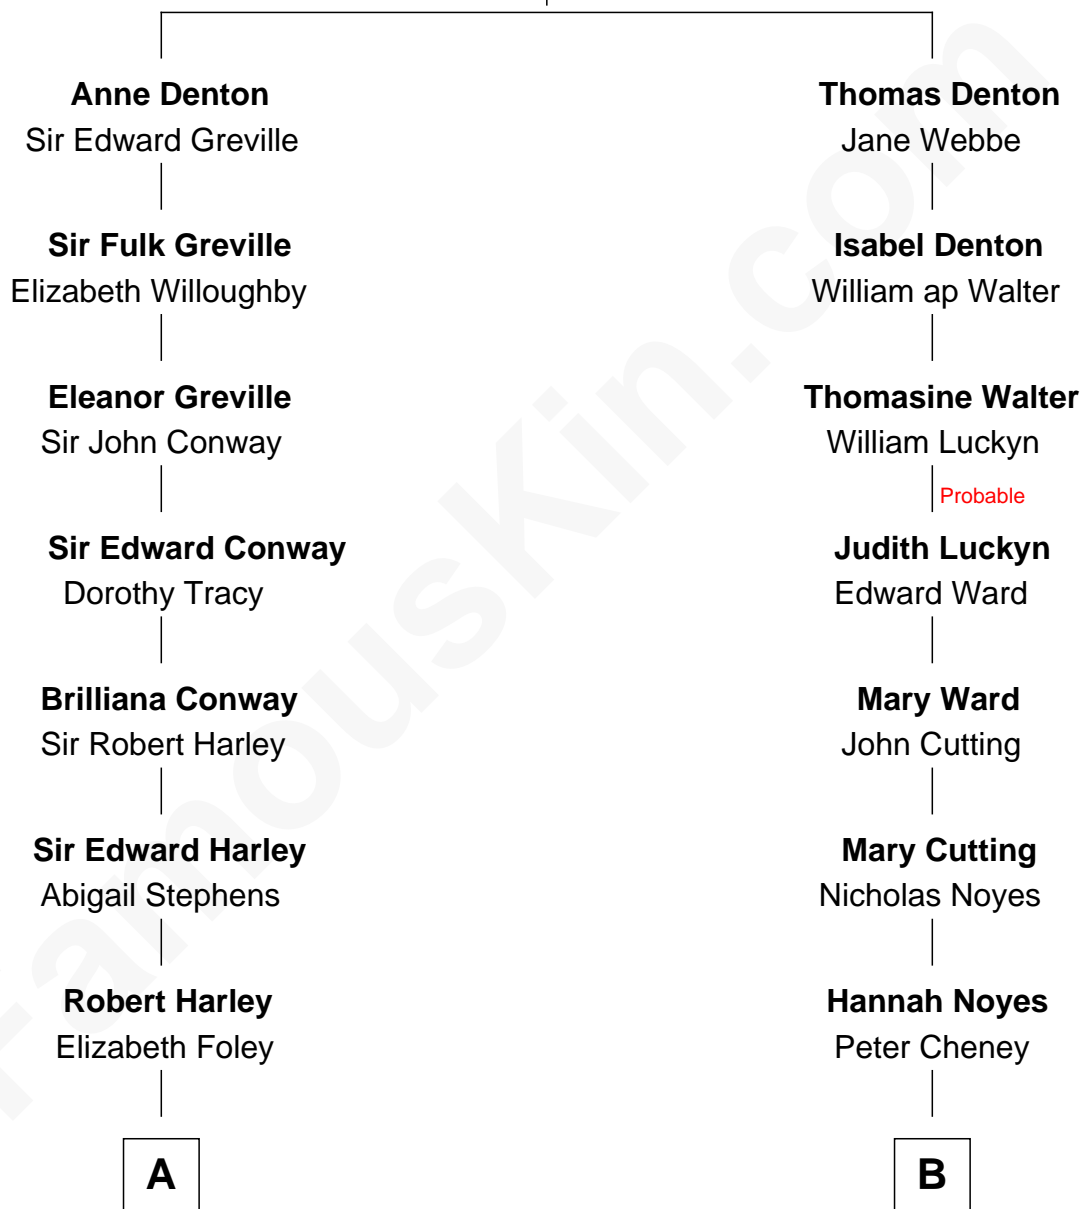

FamousKin.com Relationship Chart of

Prince William

Prince of Wales

16th cousin of

Ethan Hawke

Actor, Director, Screenwriter, Novelist

John Denton

Isabel Brome

A

Edward Harley

Henrietta Cavendish Holles

Margaret Cavendish Harley

Sir William Bentinck

William Henry Bentinck

Dorothy Cavendish

Charles Augustus Cavendish-Bentinck