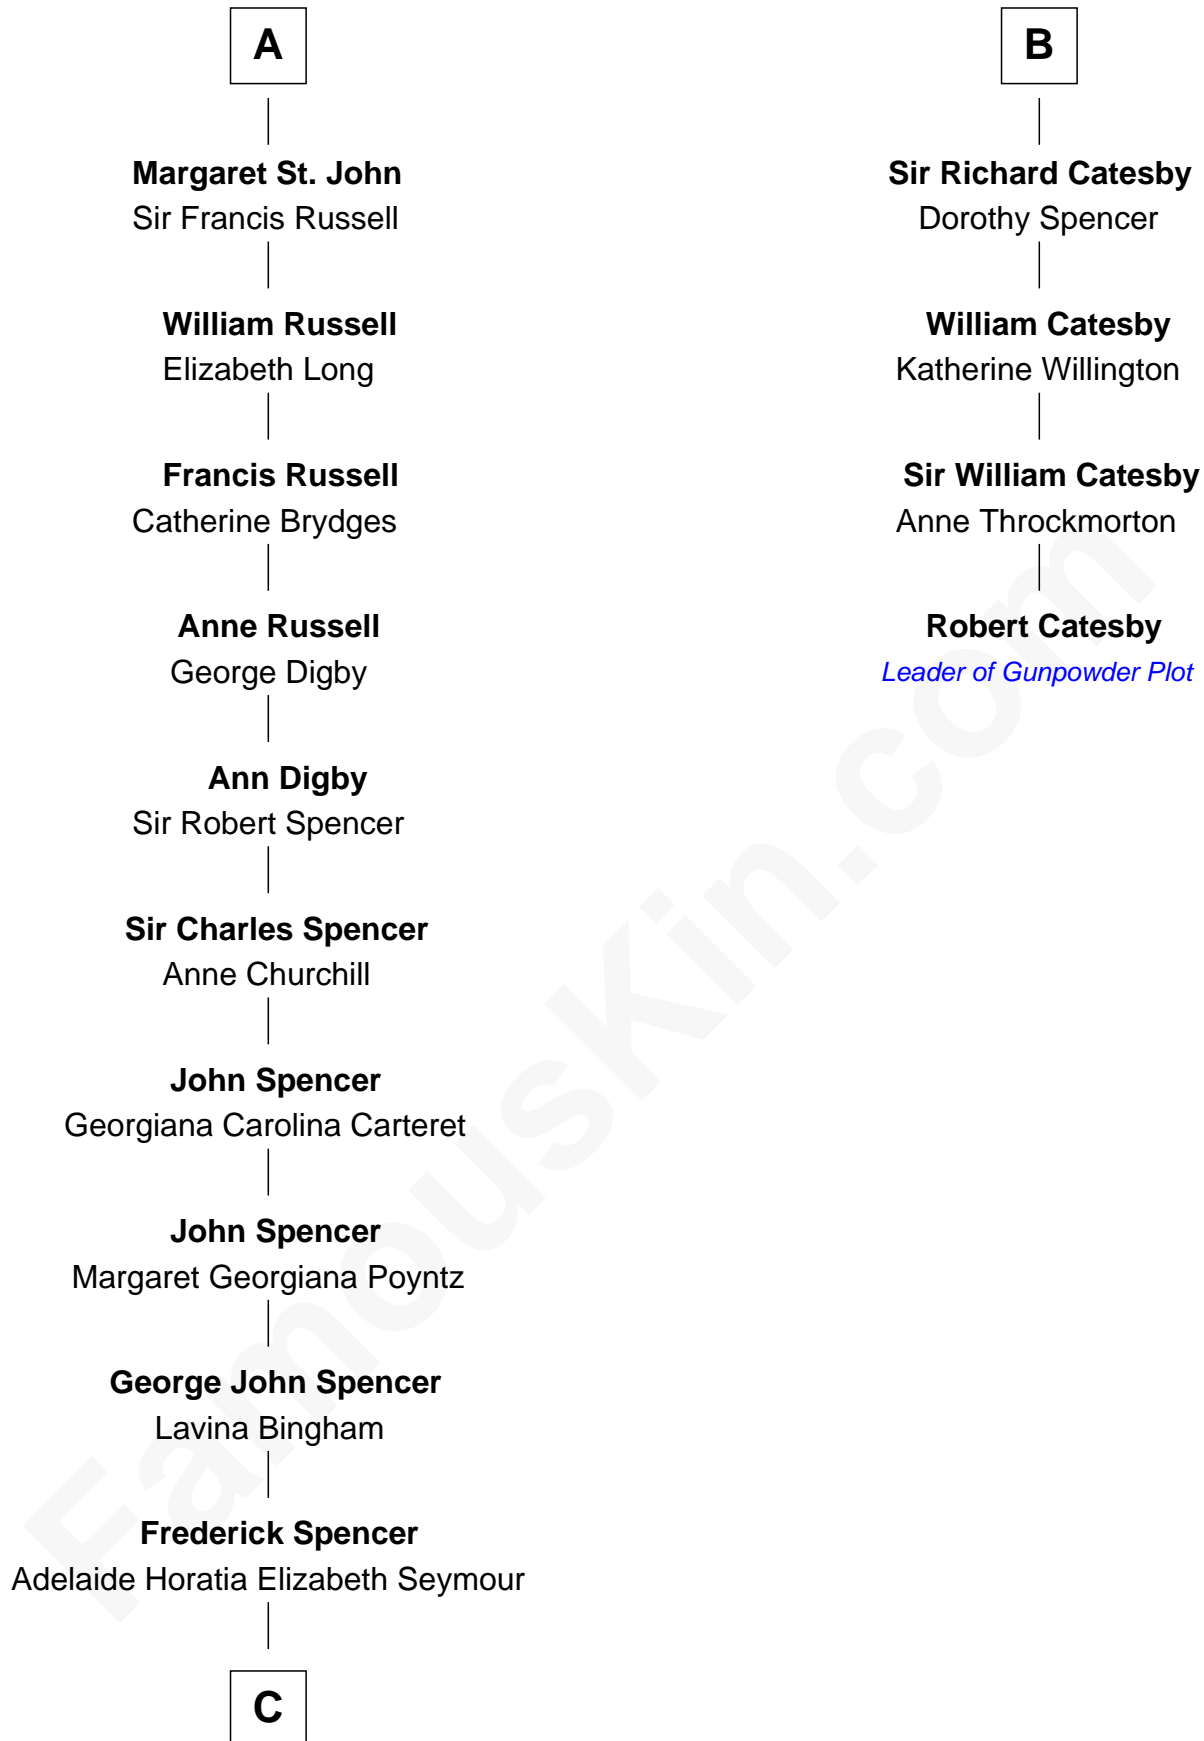

## Relationship Chart of

### Prince William

*Prince of Wales*

10th cousin 11 times removed of

**Robert Catesby**  
*Leader of Gunpowder Plot*

**C**

—  
**Charles Robert Spencer**

Margaret Baring

—  
**Albert Edward John Spencer**

Cynthia Elinor Beatrix Hamilton

—  
**Edward John Spencer**

Frances Ruth Burke Roche

—  
**Princess Diana Frances Spencer**

Charles III, King of the United Kingdom

—  
**Prince William**

*Prince of Wales*