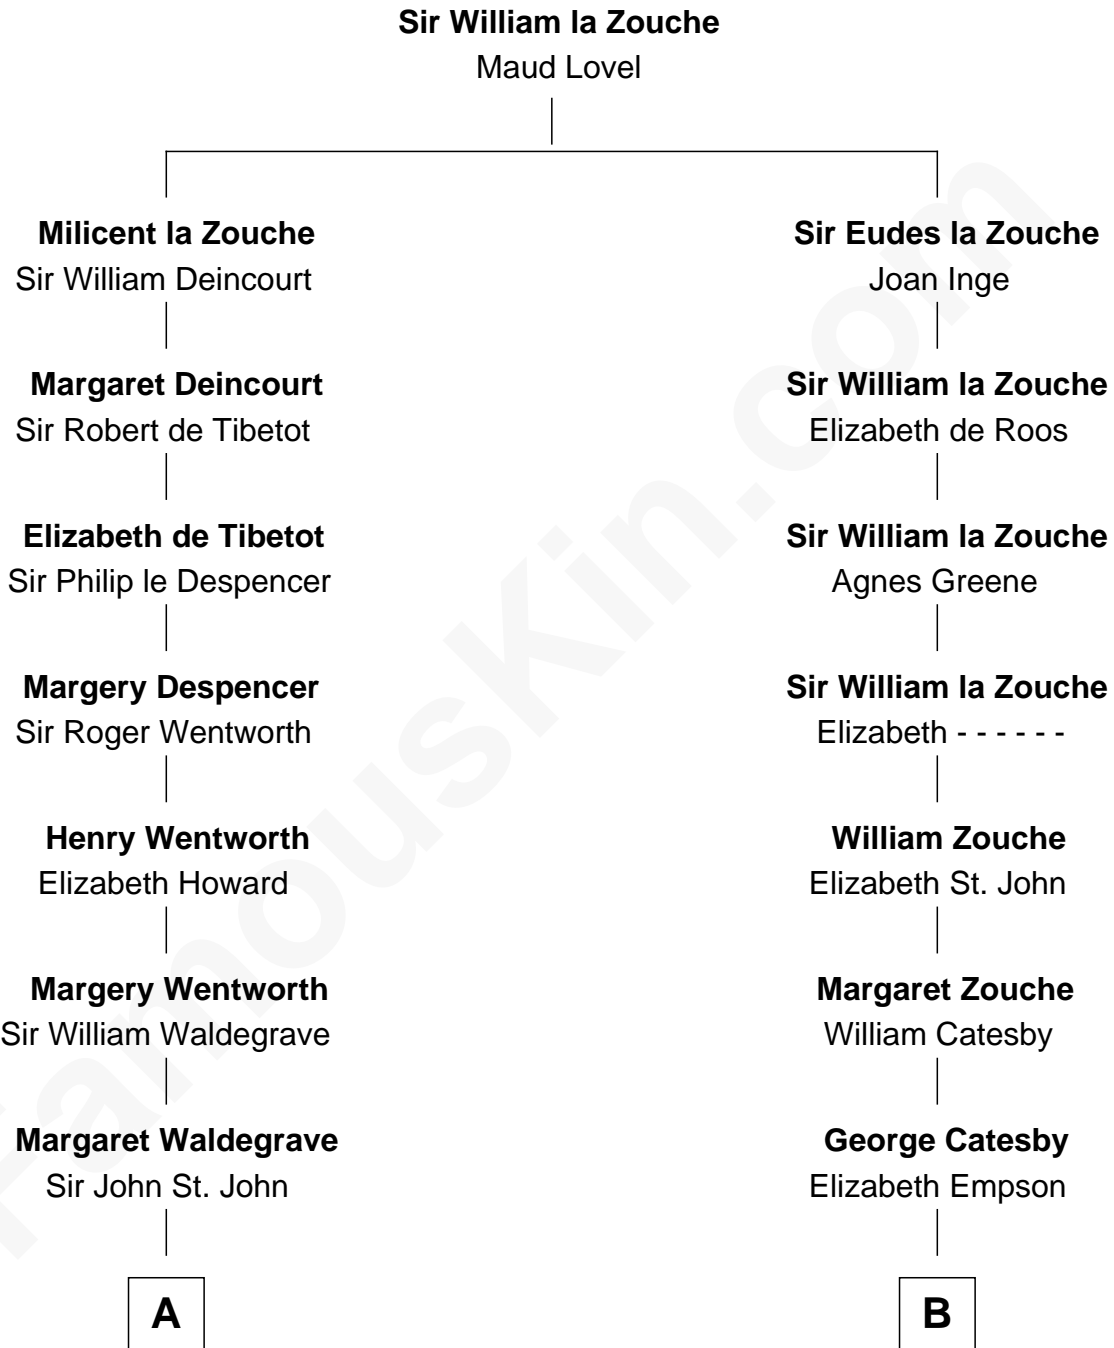

## Relationship Chart of

### Prince William

*Prince of Wales*

10th cousin 11 times removed of

**Robert Catesby**  
*Leader of Gunpowder Plot*

**C**

—  
**Charles Robert Spencer**

Margaret Baring

—  
**Albert Edward John Spencer**

Cynthia Elinor Beatrix Hamilton

—  
**Edward John Spencer**

Frances Ruth Burke Roche

—  
**Princess Diana Frances Spencer**

Charles III, King of the United Kingdom

—  
**Prince William**

*Prince of Wales*