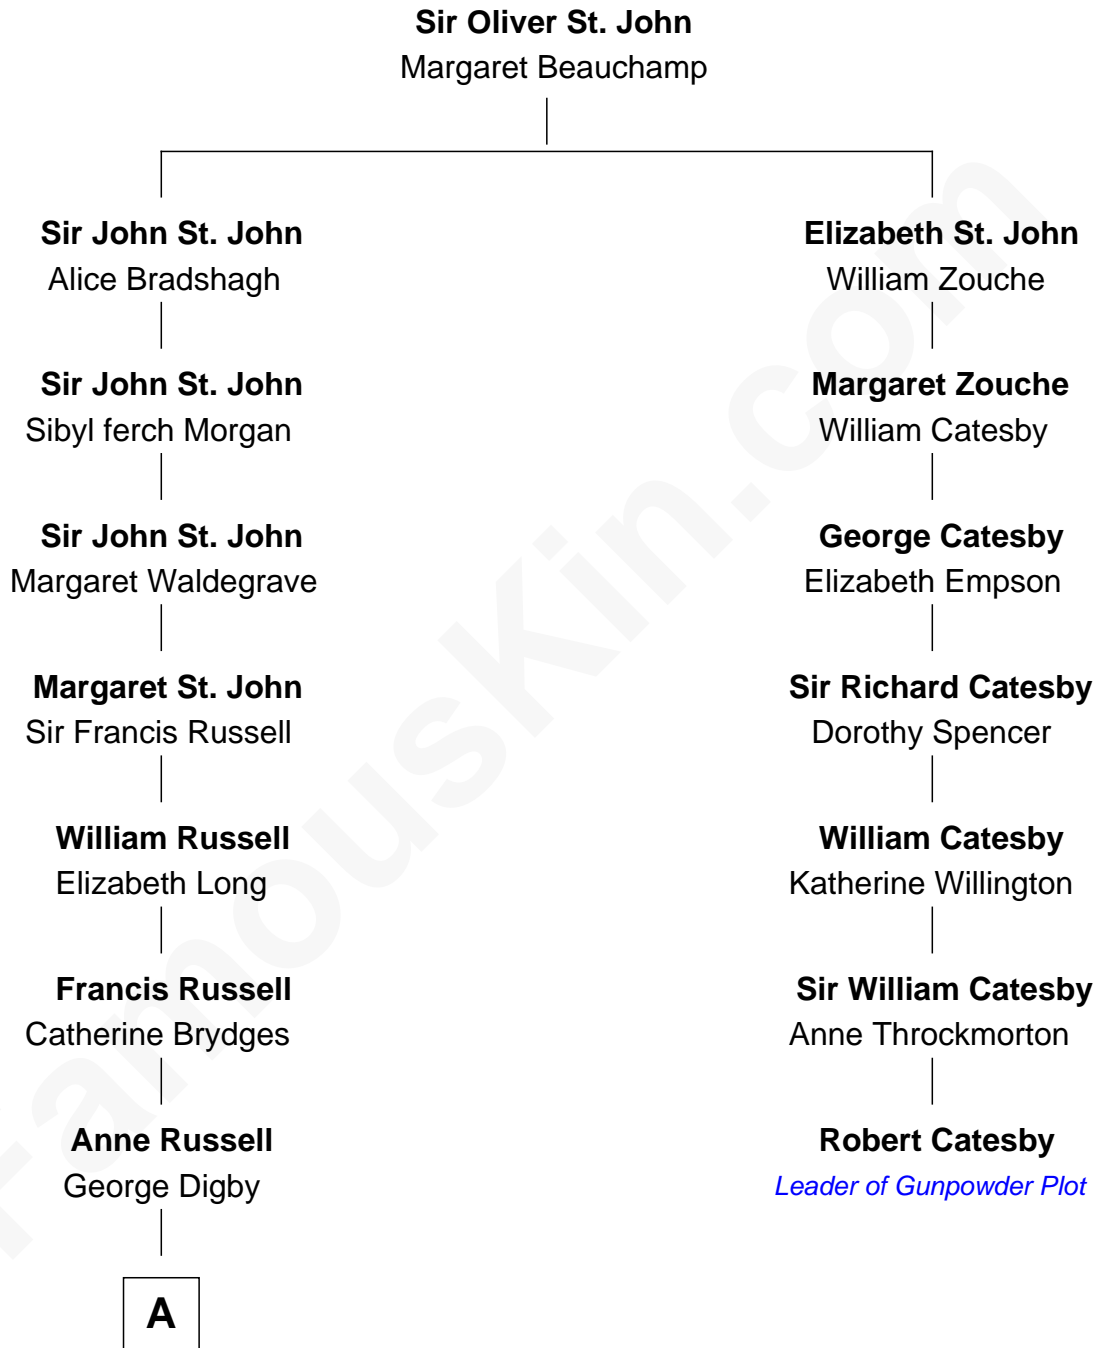

# FamousKin.com Relationship Chart of

**Prince William**

*Prince of Wales*

6th cousin 11 times removed of

**Robert Catesby**

*Leader of Gunpowder Plot*

**A**

—  
**Ann Digby**

Sir Robert Spencer

—  
**Sir Charles Spencer**

Anne Churchill

—  
**John Spencer**

Georgiana Carolina Carteret

—  
**John Spencer**

Margaret Georgiana Poyntz

—  
**George John Spencer**