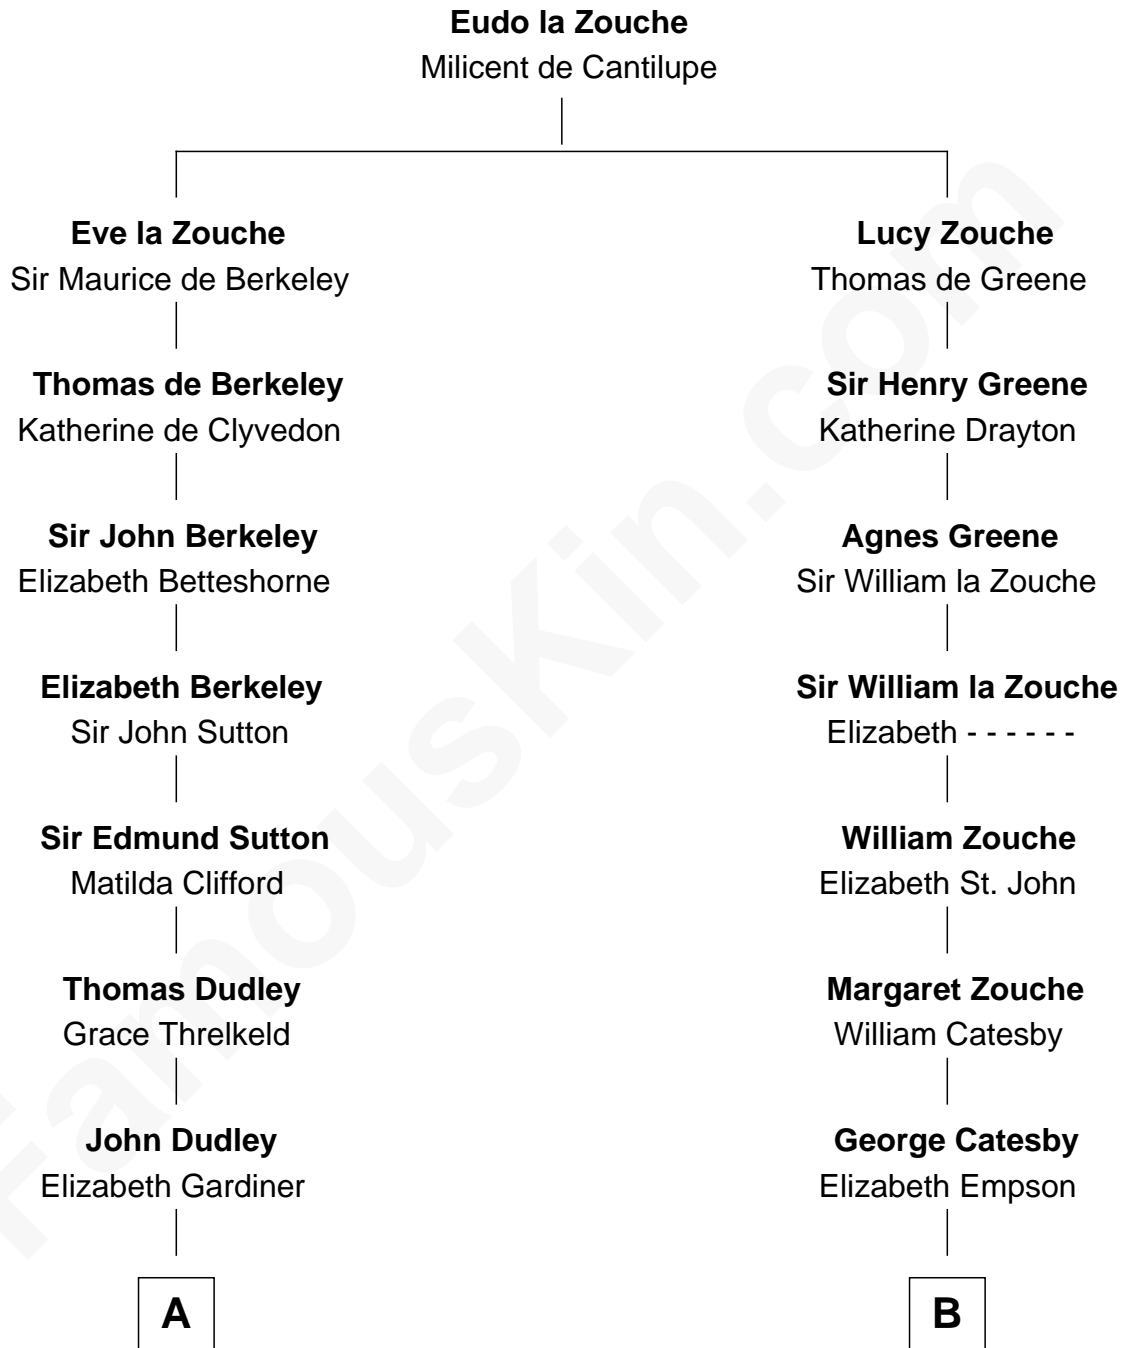

## Relationship Chart of

### Prince William

*Prince of Wales*

10th cousin 9 times removed of

**Robert Catesby**  
*Leader of Gunpowder Plot*

C

**Edward John Spencer**  
Frances Ruth Burke Roche

**Princess Diana Frances Spencer**  
Charles III, King of the United Kingdom

**Prince William**  
*Prince of Wales*

FamousKin.com