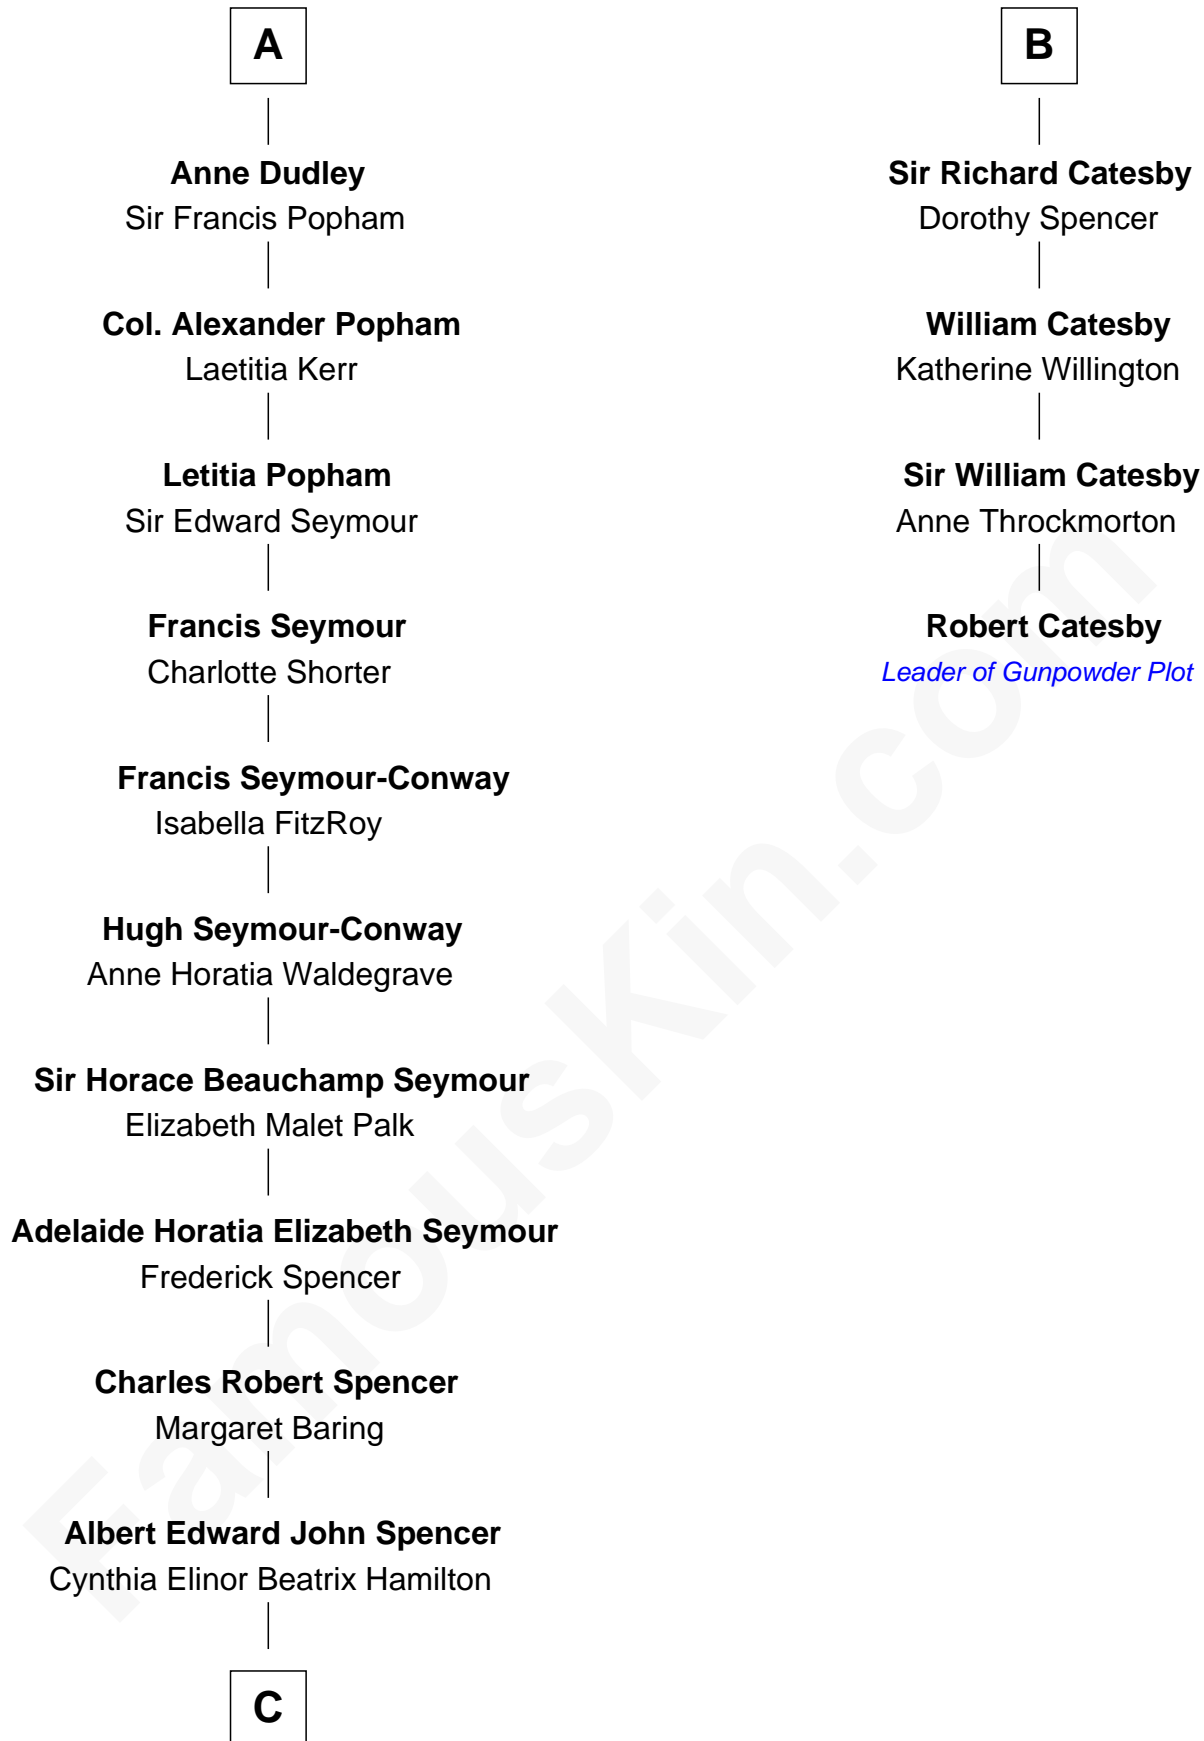

## Relationship Chart of

### Prince William

*Prince of Wales*

10th cousin 9 times removed of

**Robert Catesby**  
*Leader of Gunpowder Plot*

C

**Edward John Spencer**  
Frances Ruth Burke Roche

**Princess Diana Frances Spencer**  
Charles III, King of the United Kingdom

**Prince William**  
*Prince of Wales*

FamousKin.com