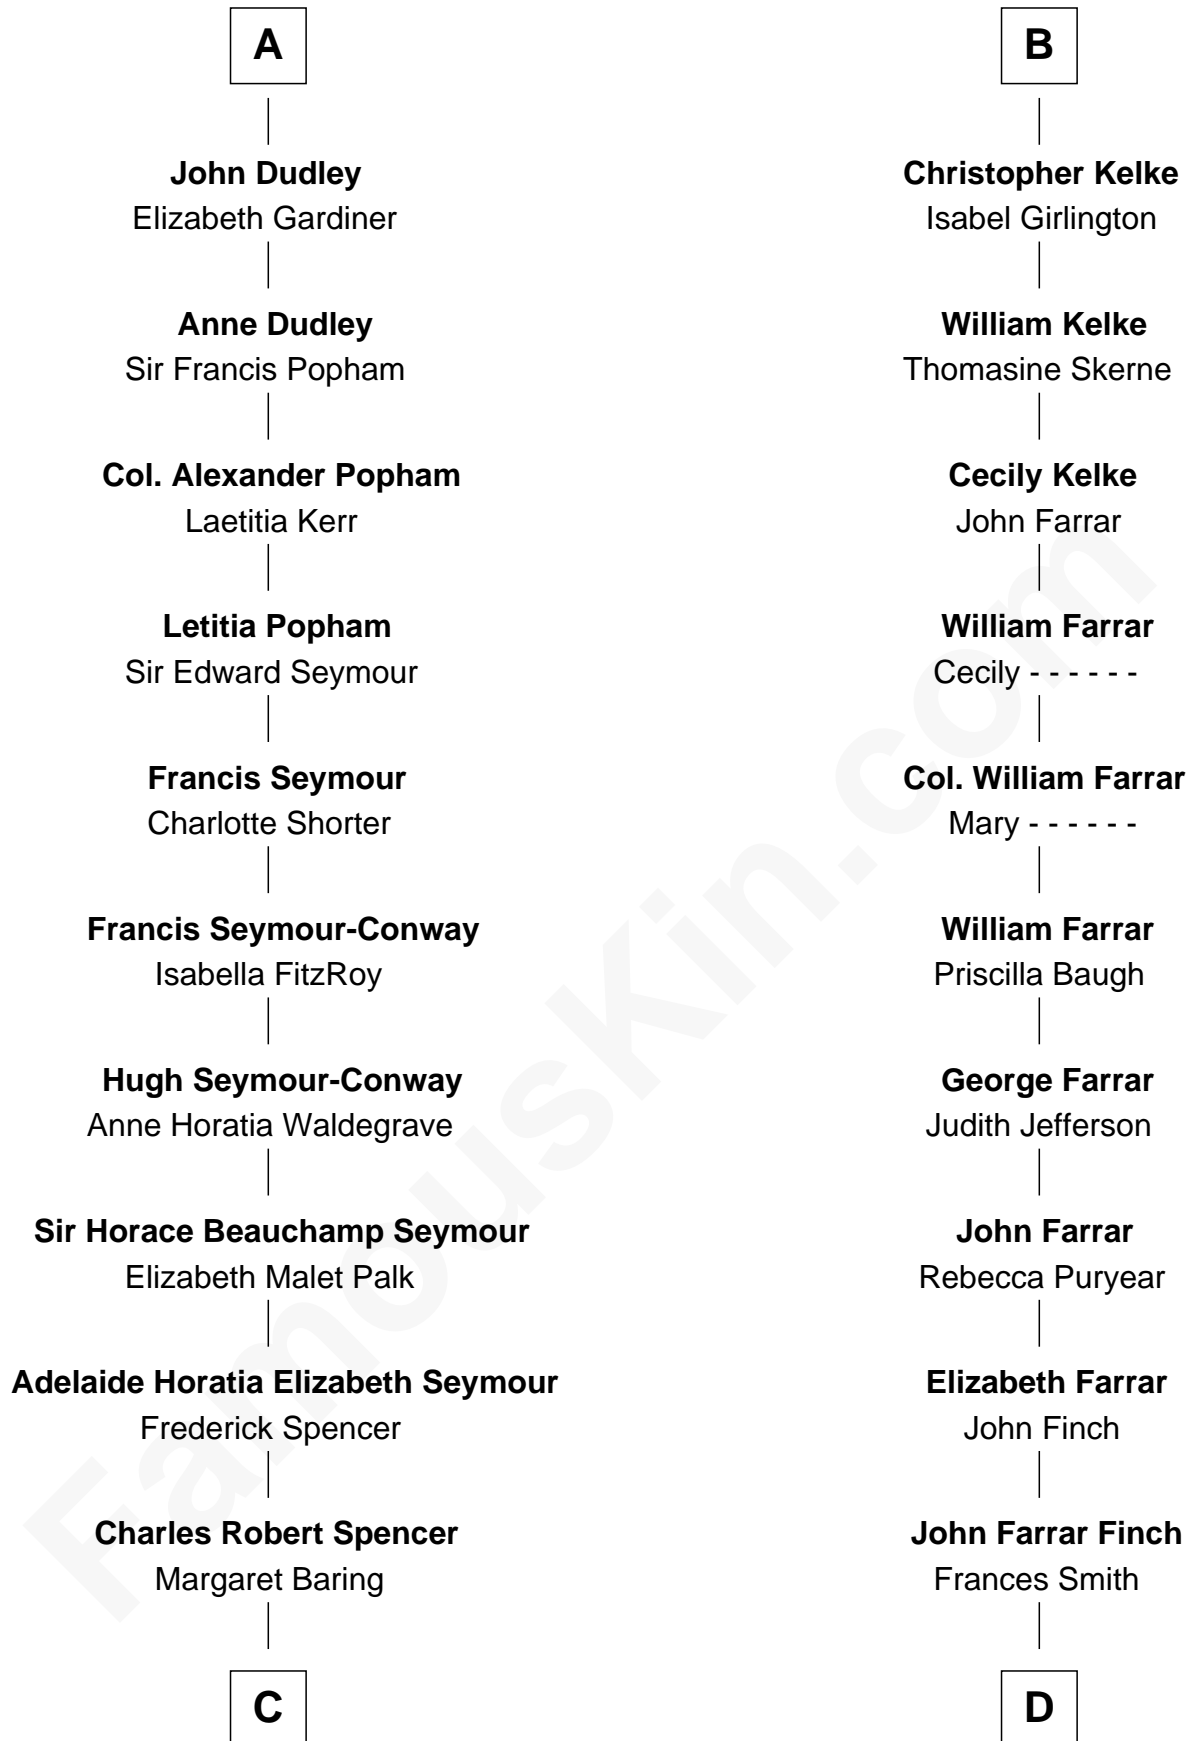

FamousKin.com Relationship Chart of

Prince William

Prince of Wales

20th cousin of

Harper Lee

Author of To Kill a Mockingbird

William de Burgh
Maude of Lancaster

Elizabeth de Burgh
Lionel of Antwerp

Philippa Plantagenet
Edmund Mortimer

Elizabeth Mortimer
Sir Henry Percy

Elizabeth Percy
Sir John Clifford

Mary Clifford
Sir Philip Wentworth

Elizabeth Wentworth
Sir Martin de la See

Elizabeth de la See
Roger Kelke

B

C

Albert Edward John Spencer
Cynthia Elinor Beatrix Hamilton

Edward John Spencer
Frances Ruth Burke Roche

Princess Diana Frances Spencer
Charles III, King of the United Kingdom

Prince William
Prince of Wales