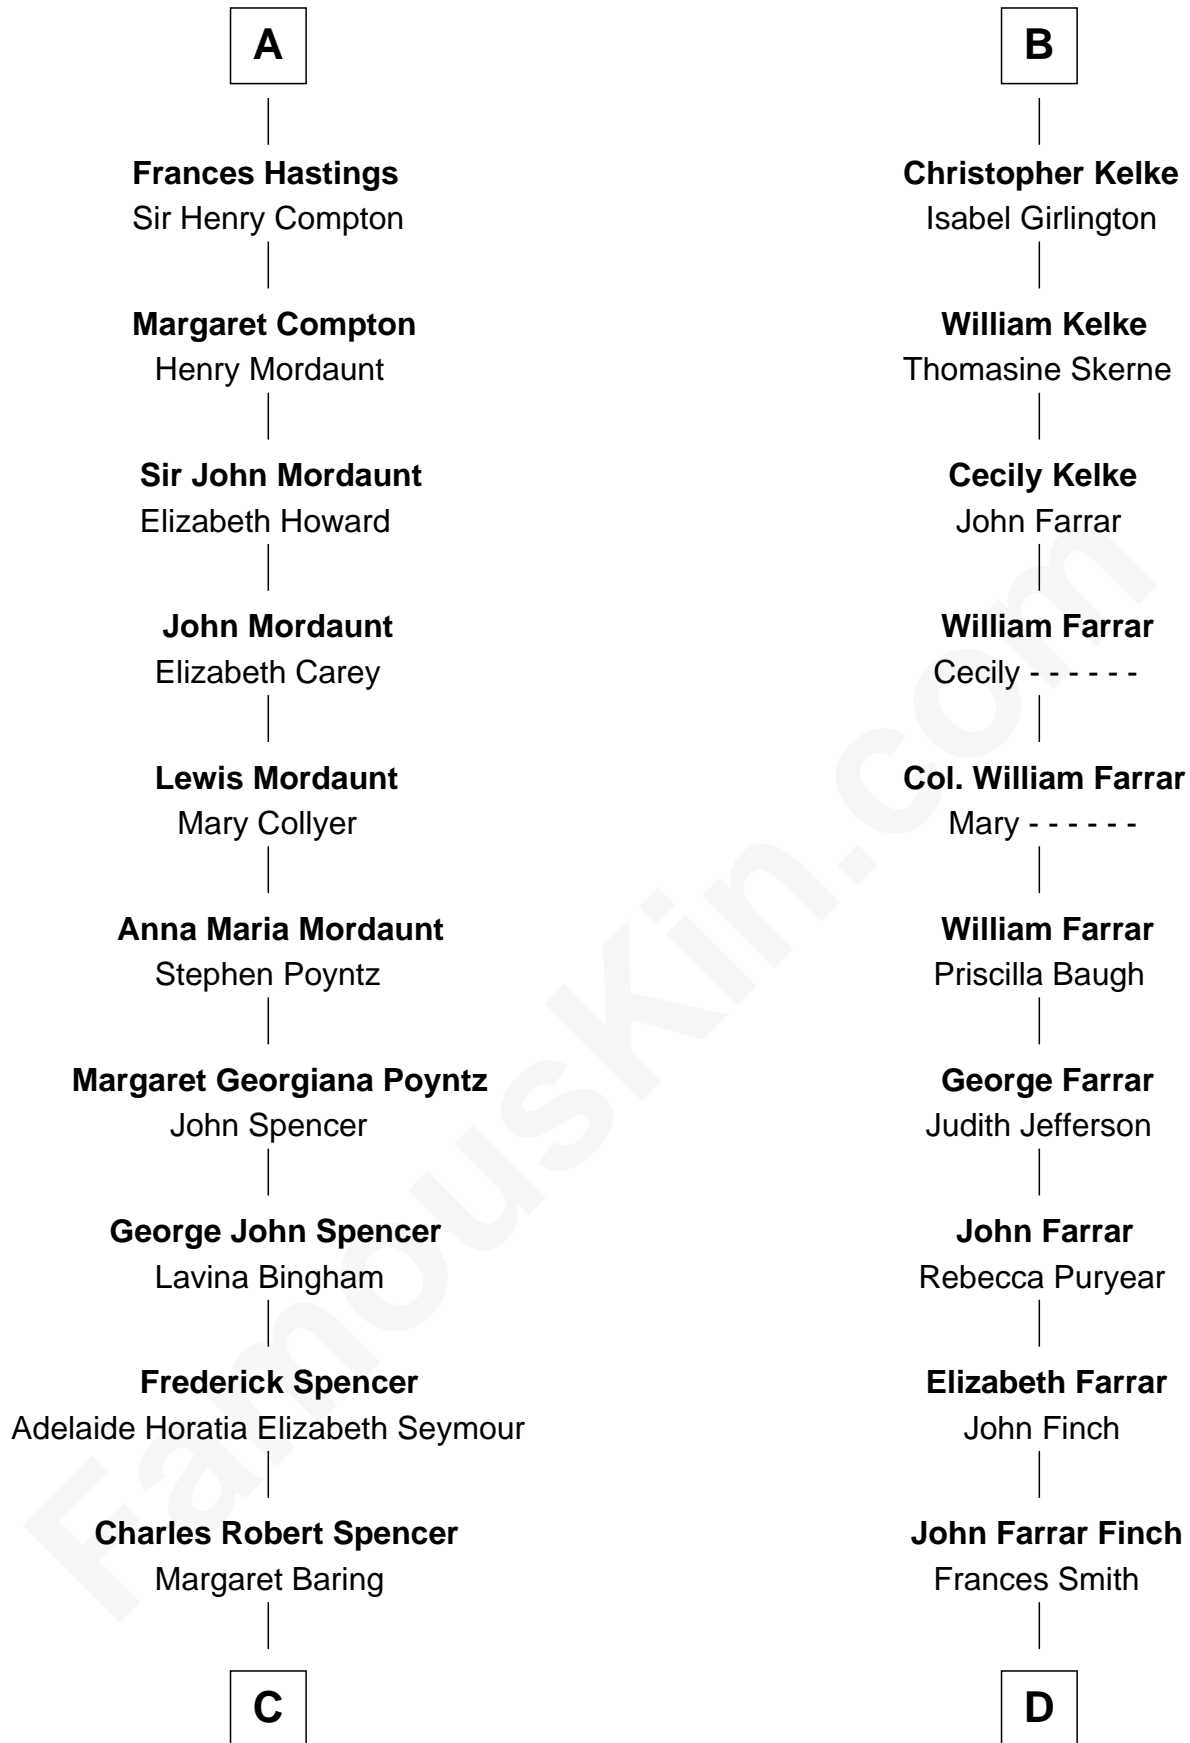

FamousKin.com Relationship Chart of

Prince William

Prince of Wales

20th cousin of

Harper Lee

Author of To Kill a Mockingbird

C

Albert Edward John Spencer
Cynthia Elinor Beatrix Hamilton

Edward John Spencer
Frances Ruth Burke Roche

Princess Diana Frances Spencer
Charles III, King of the United Kingdom

Prince William
Prince of Wales

D

John Robert Finch
Frances Cunningham

James Cunningham Finch
Ellen Rivers Williams