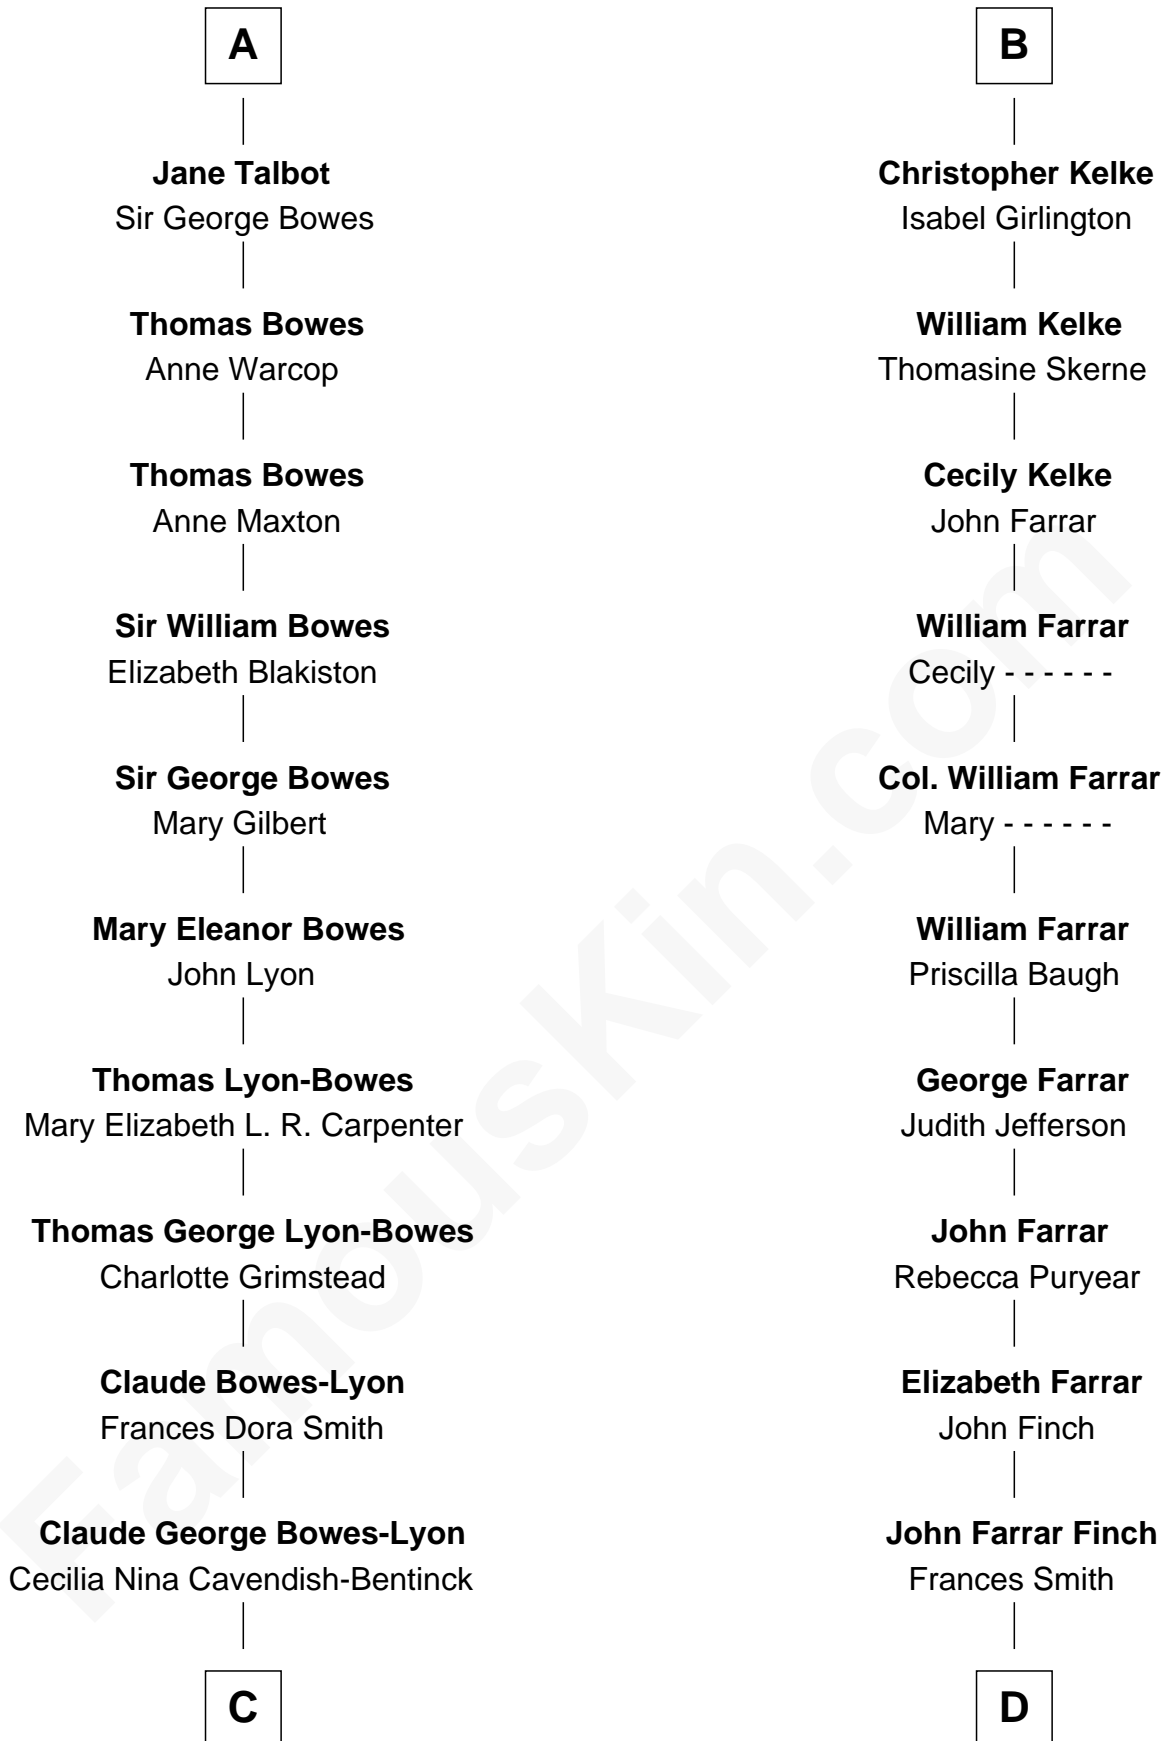

FamousKin.com Relationship Chart of

Prince William

Prince of Wales

20th cousin of

Harper Lee

Author of To Kill a Mockingbird

C

Elizabeth Bowes-Lyon

George VI, King of the United Kingdom

Elizabeth II, Queen of the United Kingdom

Prince Philip of Edinburgh

Charles III, King of the United Kingdom

Princess Diana Frances Spencer

Prince William

Prince of Wales