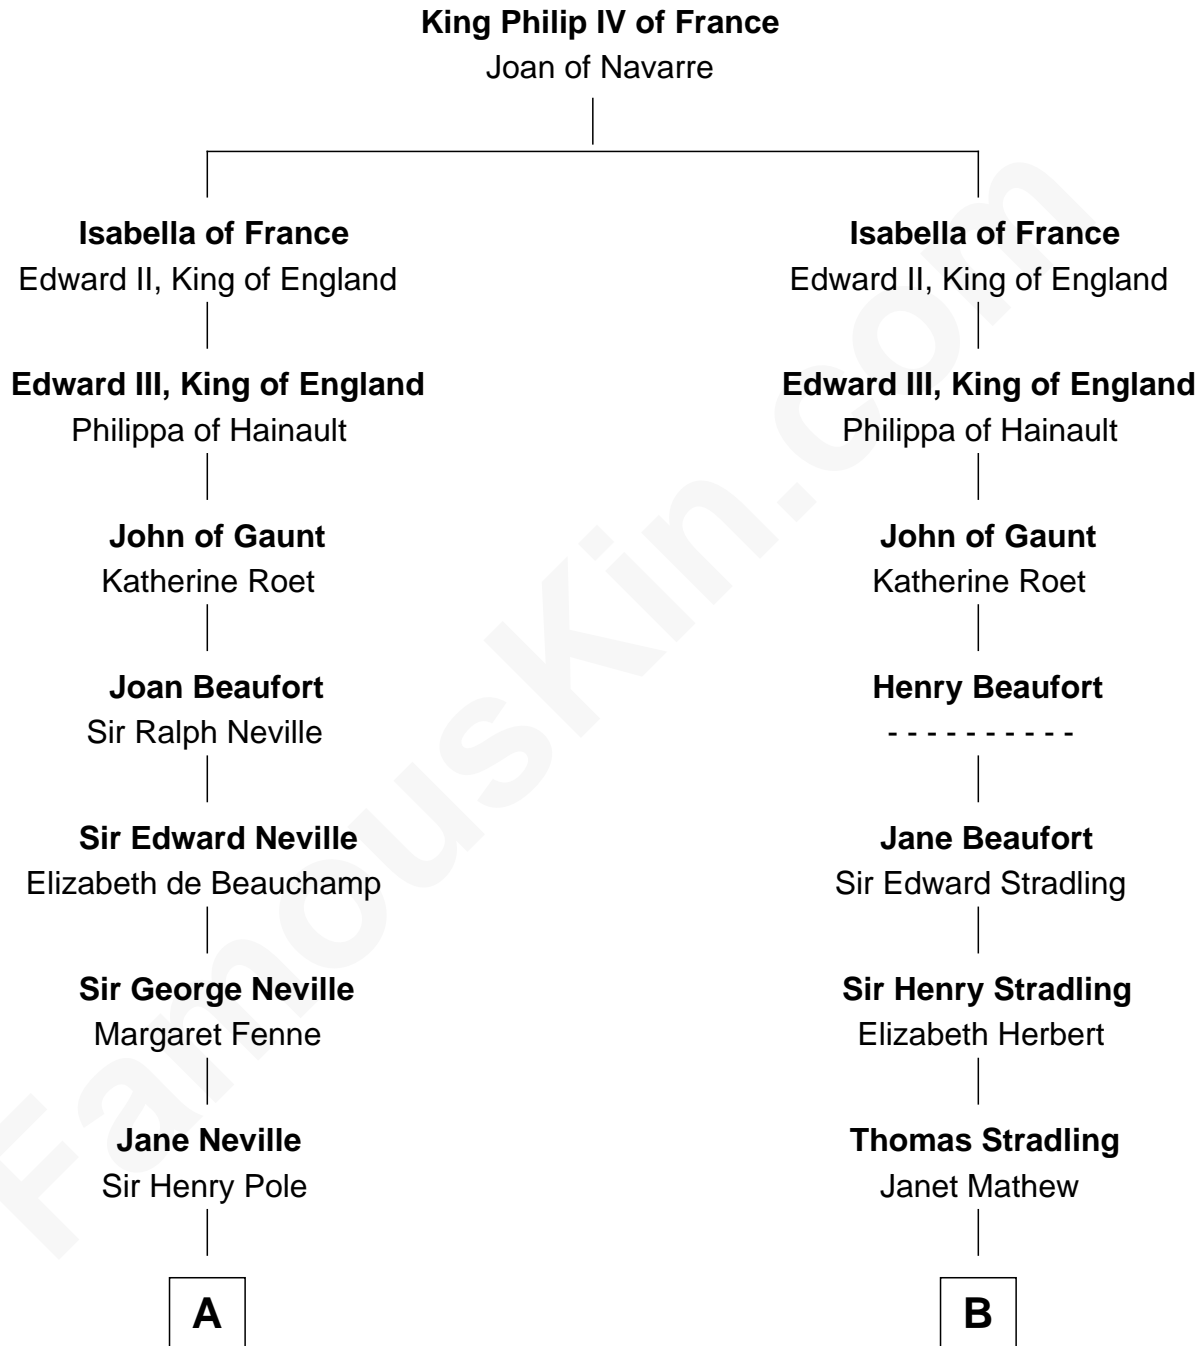

# FamousKin.com Relationship Chart of

**Prince William**

*Prince of Wales*

21st cousin of

**Harper Lee**

*Author of To Kill a Mockingbird*

**C**

**Charles Robert Spencer**

Margaret Baring

**Albert Edward John Spencer**

Cynthia Elinor Beatrix Hamilton

**Edward John Spencer**

Frances Ruth Burke Roche

**Princess Diana Frances Spencer**

Charles III, King of the United Kingdom

**Prince William**