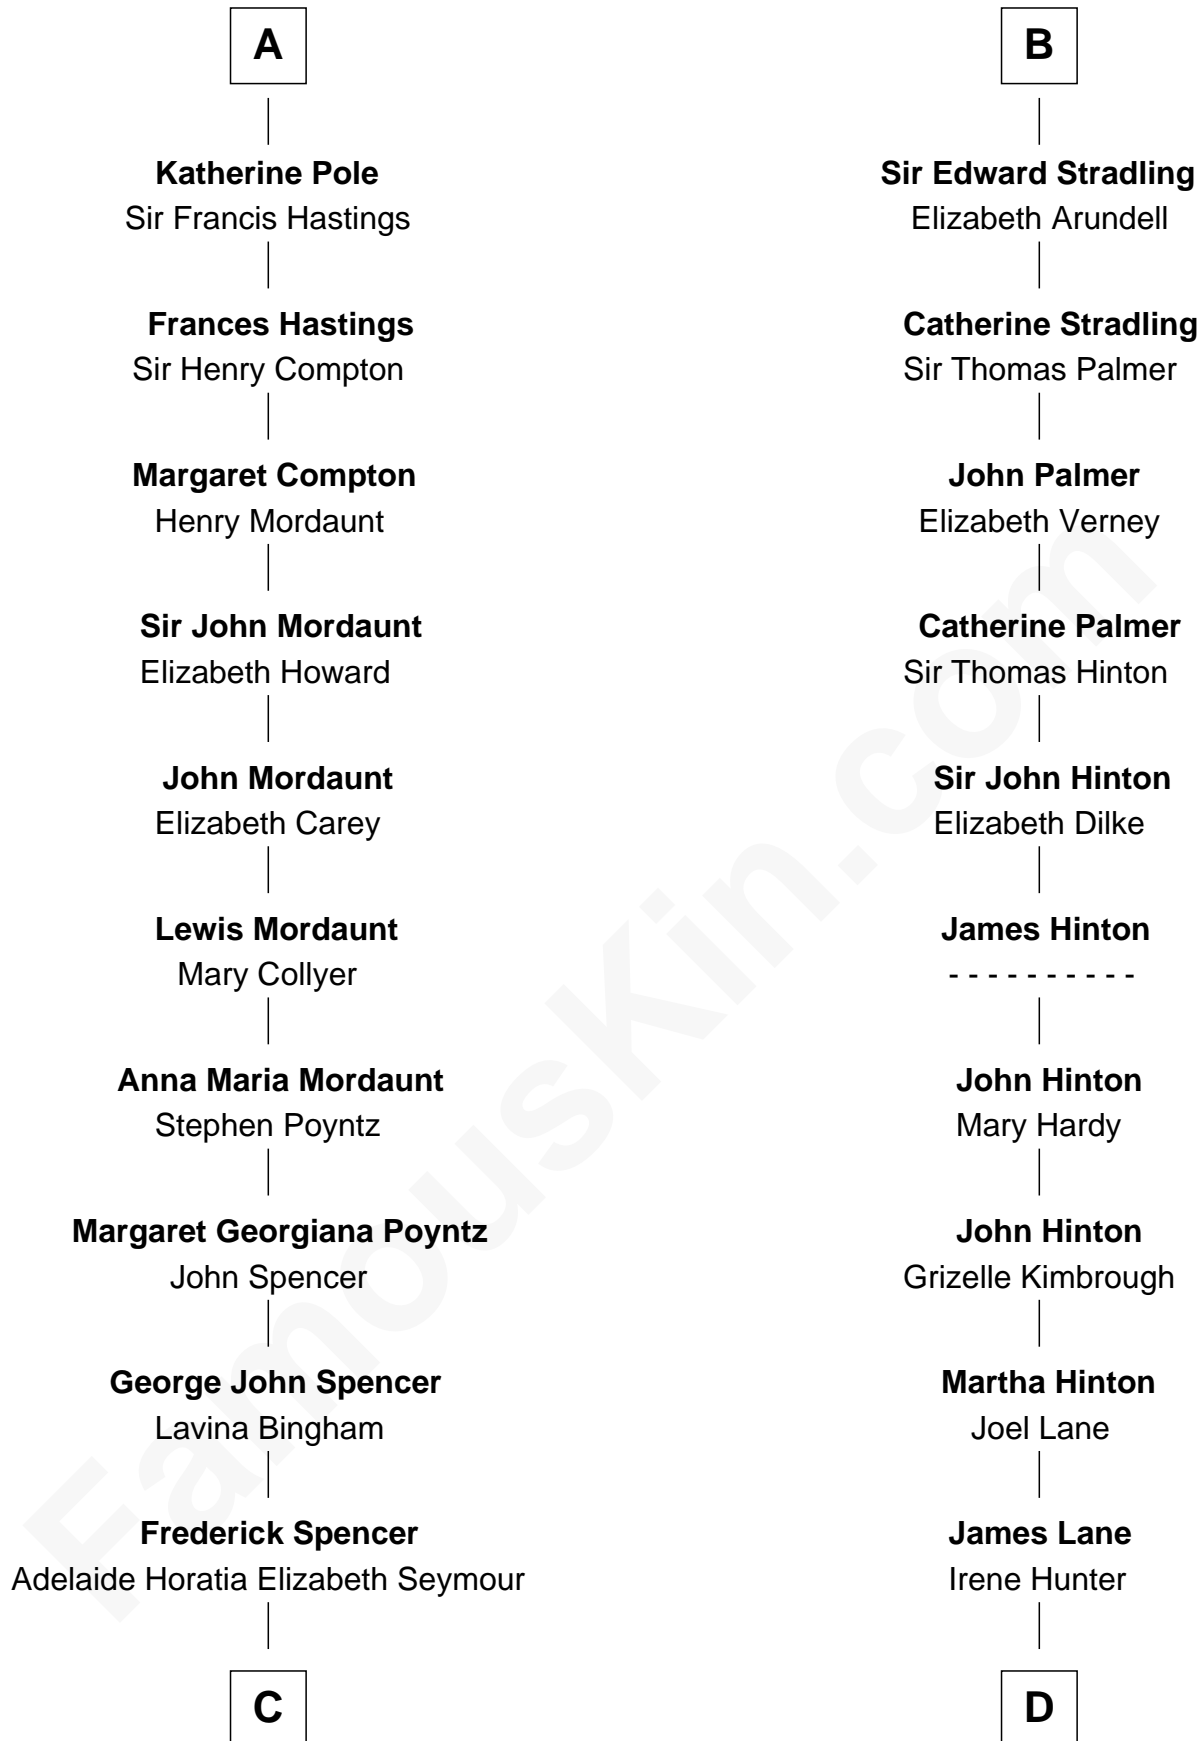

# FamousKin.com Relationship Chart of

**Prince William**

*Prince of Wales*

21st cousin of

**Harper Lee**

*Author of To Kill a Mockingbird*

**C**

**Charles Robert Spencer**

Margaret Baring

**Albert Edward John Spencer**

Cynthia Elinor Beatrix Hamilton

**Edward John Spencer**

Frances Ruth Burke Roche

**Princess Diana Frances Spencer**

Charles III, King of the United Kingdom

**Prince William**