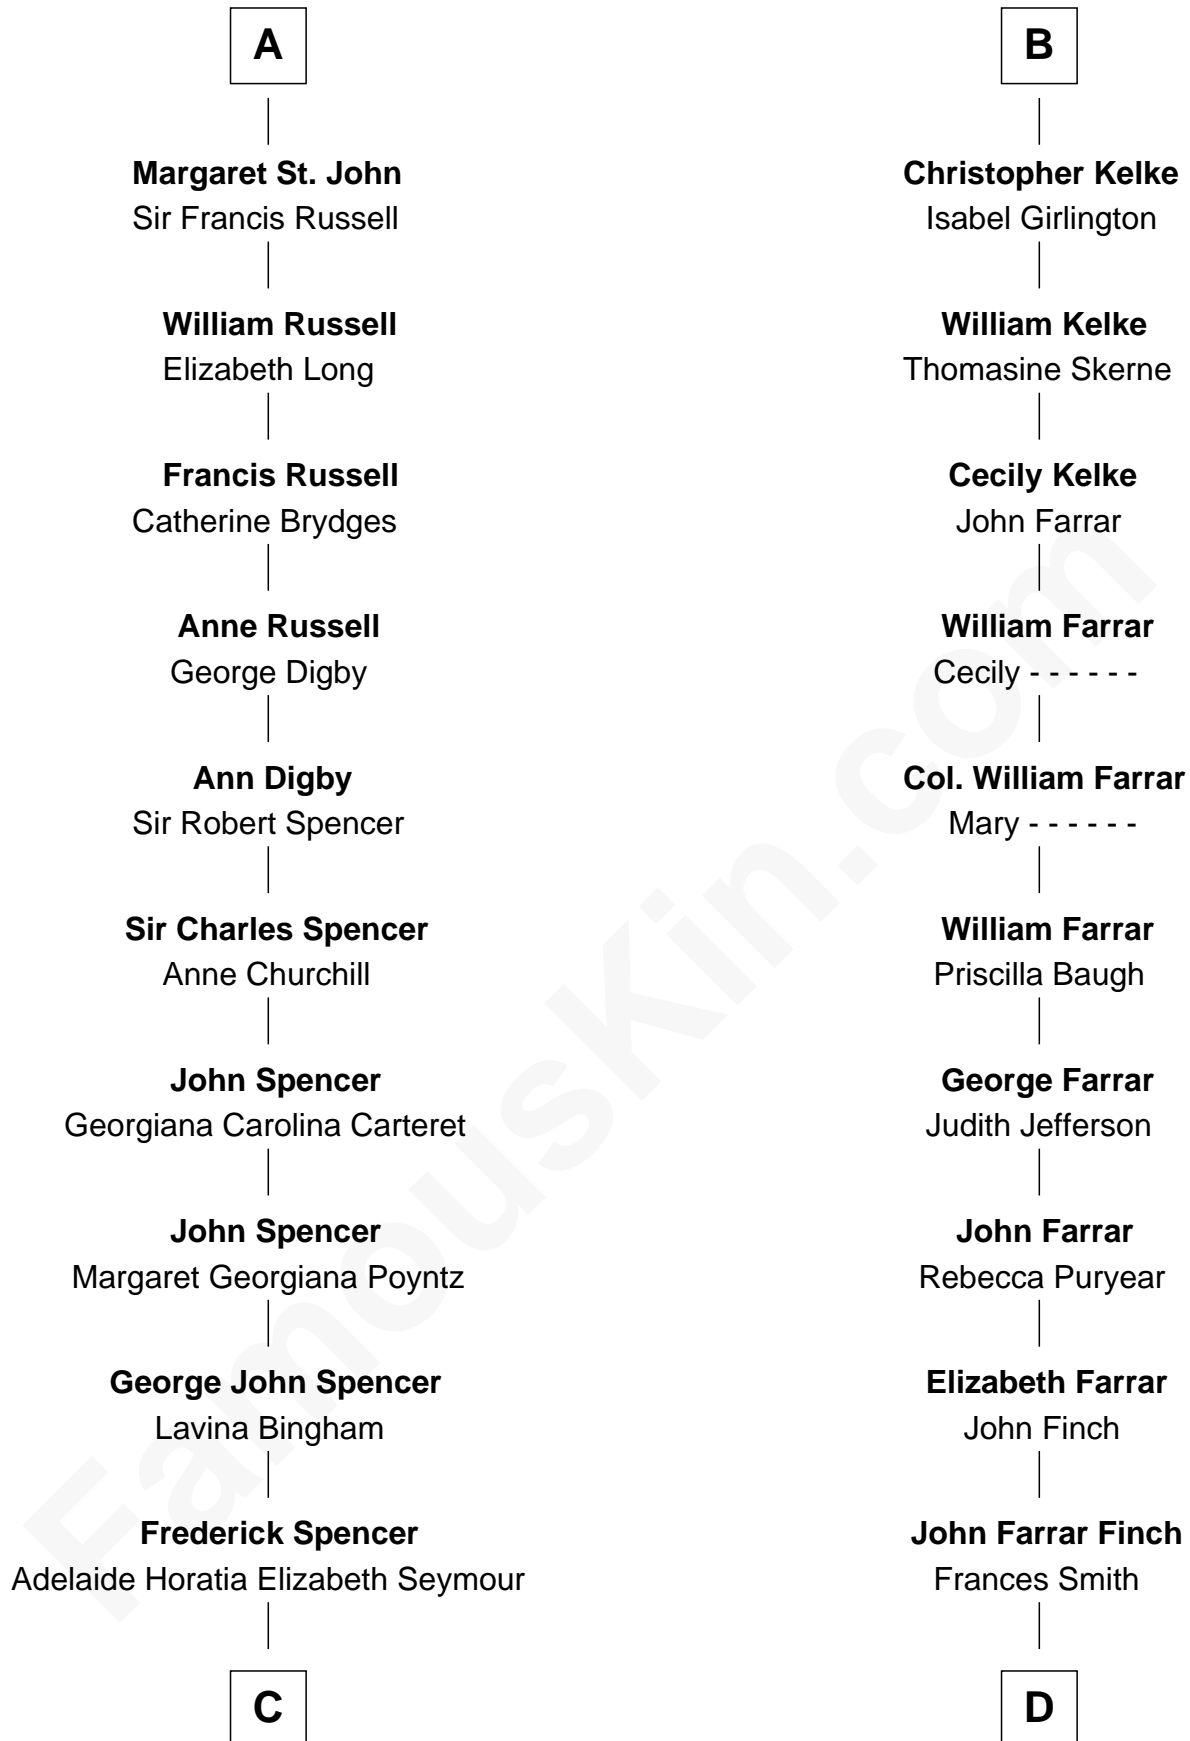

FamousKin.com Relationship Chart of

Prince William

Prince of Wales

20th cousin 1 time removed of

Harper Lee

Author of To Kill a Mockingbird

Pain de Tibetot

Agnes de Ros

Sir John de Tibetot
Margaret de Badlesmere

Sir Robert de Tibetot
Margaret Deincourt

Elizabeth de Tibetot
Sir Philip le Despencer

Margery Despencer
Sir Roger Wentworth

Henry Wentworth
Elizabeth Howard

Margery Wentworth
Sir William Waldegrave

Margaret Waldegrave
Sir John St. John

A

Sir John de Tibetot
Margaret de Badlesmere

Sir Robert de Tibetot
Margaret Deincourt

Elizabeth de Tibetot
Sir Philip le Despencer

Margery Despencer
Sir Roger Wentworth

Sir Philip Wentworth
Mary Clifford

Elizabeth Wentworth
Sir Martin de la See

Elizabeth de la See
Roger Kelke

B

C

Charles Robert Spencer

Margaret Baring

Albert Edward John Spencer