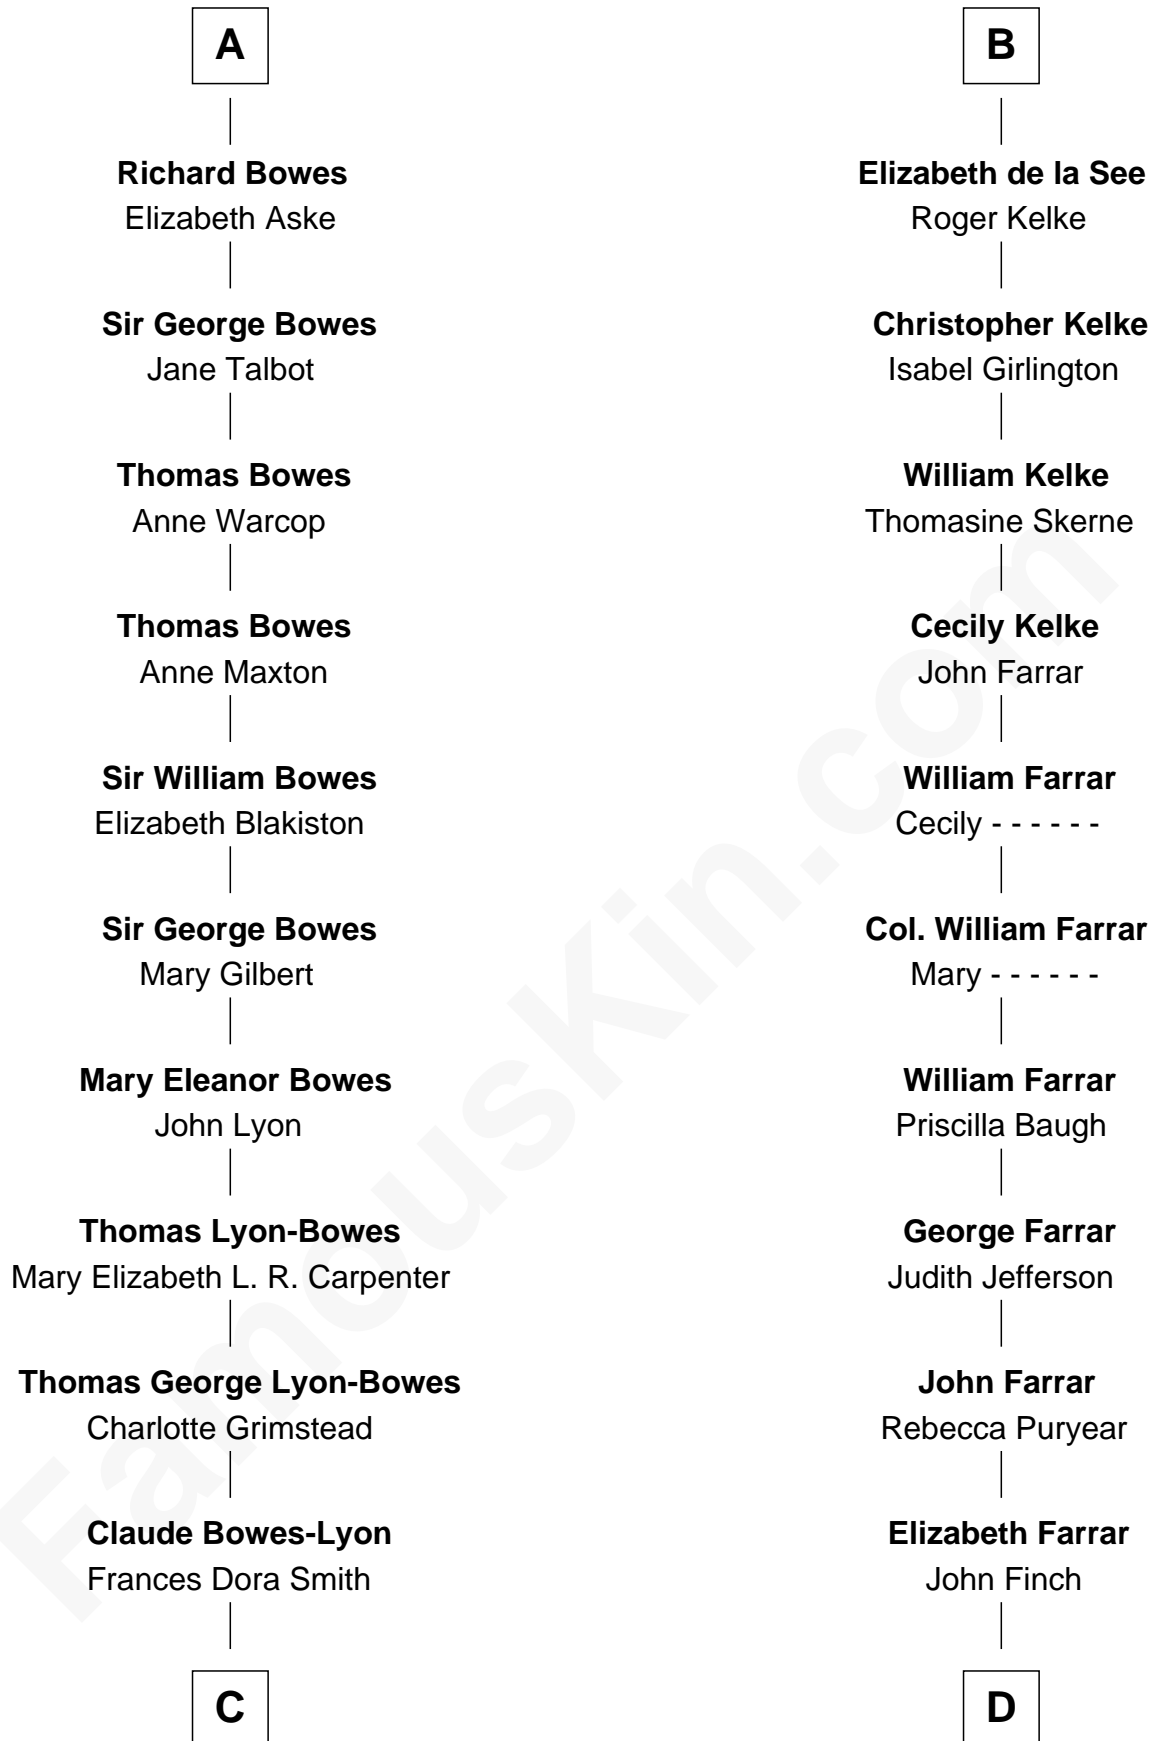

FamousKin.com Relationship Chart of

Prince William

Prince of Wales

21st cousin of

Harper Lee

Author of To Kill a Mockingbird

Sir James de Audley

Ela Longespee

Sir John Clifford

Mary Clifford

Sir Philip Wentworth

Elizabeth Wentworth

Sir Martin de la See

B

C

Claude George Bowes-Lyon
Cecilia Nina Cavendish-Bentinck

Elizabeth Bowes-Lyon
George VI, King of the United Kingdom

Elizabeth II, Queen of the United Kingdom
Prince Philip of Edinburgh

Charles III, King of the United Kingdom
Princess Diana Frances Spencer

Prince William
Prince of Wales