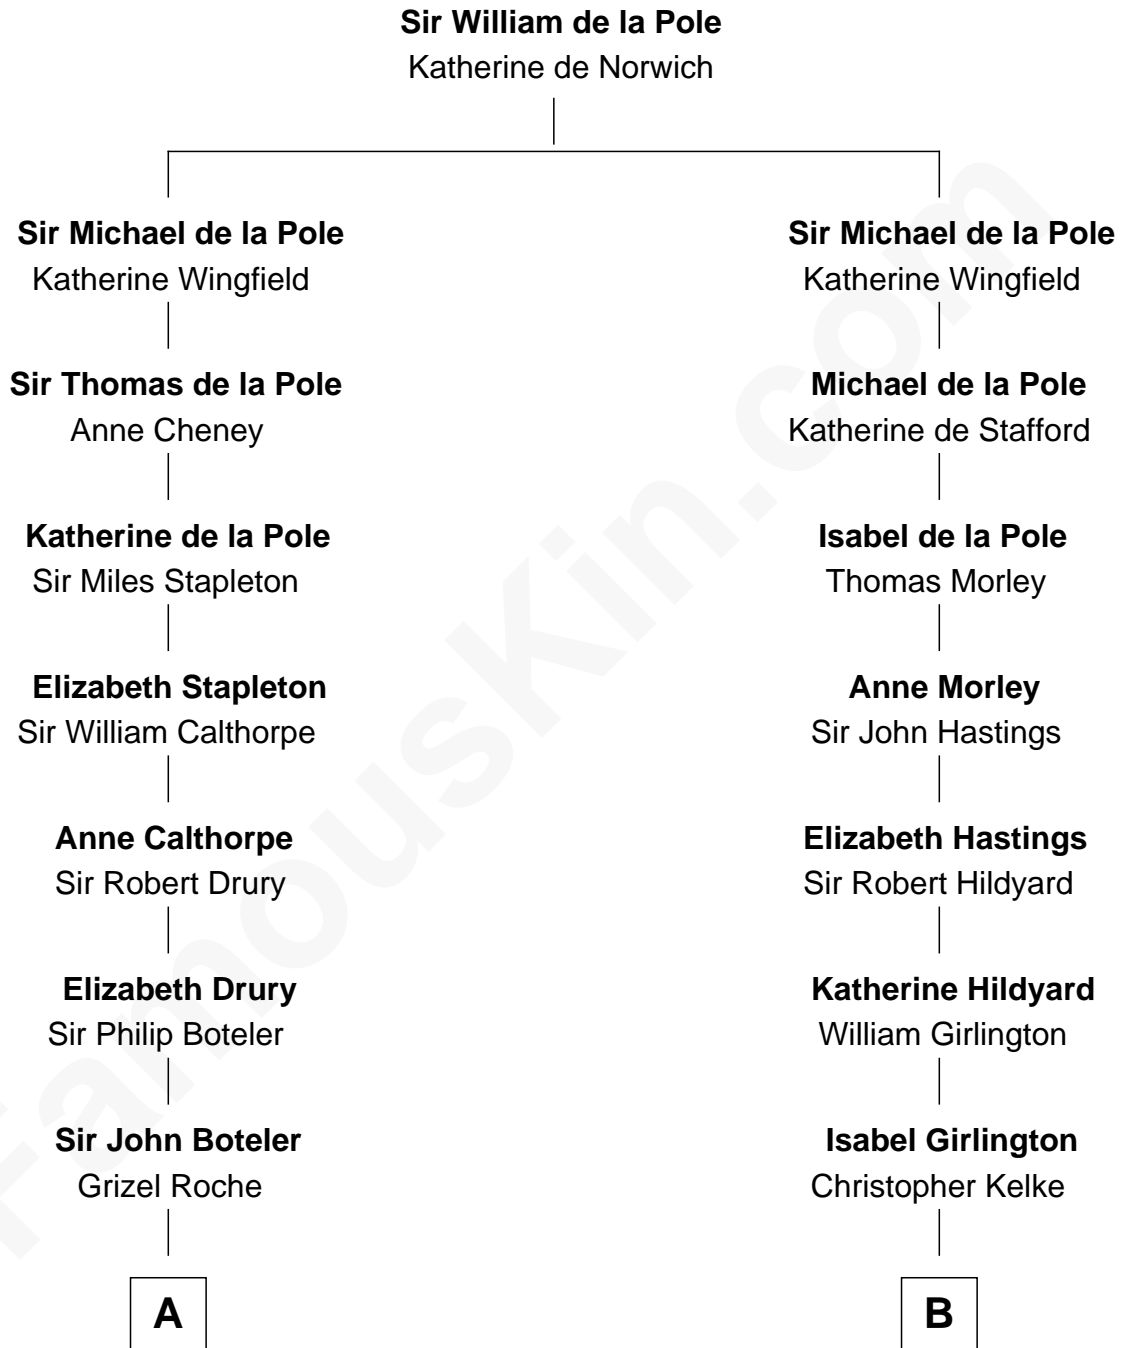

# FamousKin.com Relationship Chart of

**Prince William**

*Prince of Wales*

19th cousin 2 times removed of

**Harper Lee**

*Author of To Kill a Mockingbird*

**C**

**Charles Robert Spencer**

Margaret Baring

**Albert Edward John Spencer**

Cynthia Elinor Beatrix Hamilton

**Edward John Spencer**

Frances Ruth Burke Roche

**Princess Diana Frances Spencer**

Charles III, King of the United Kingdom

**Prince William**