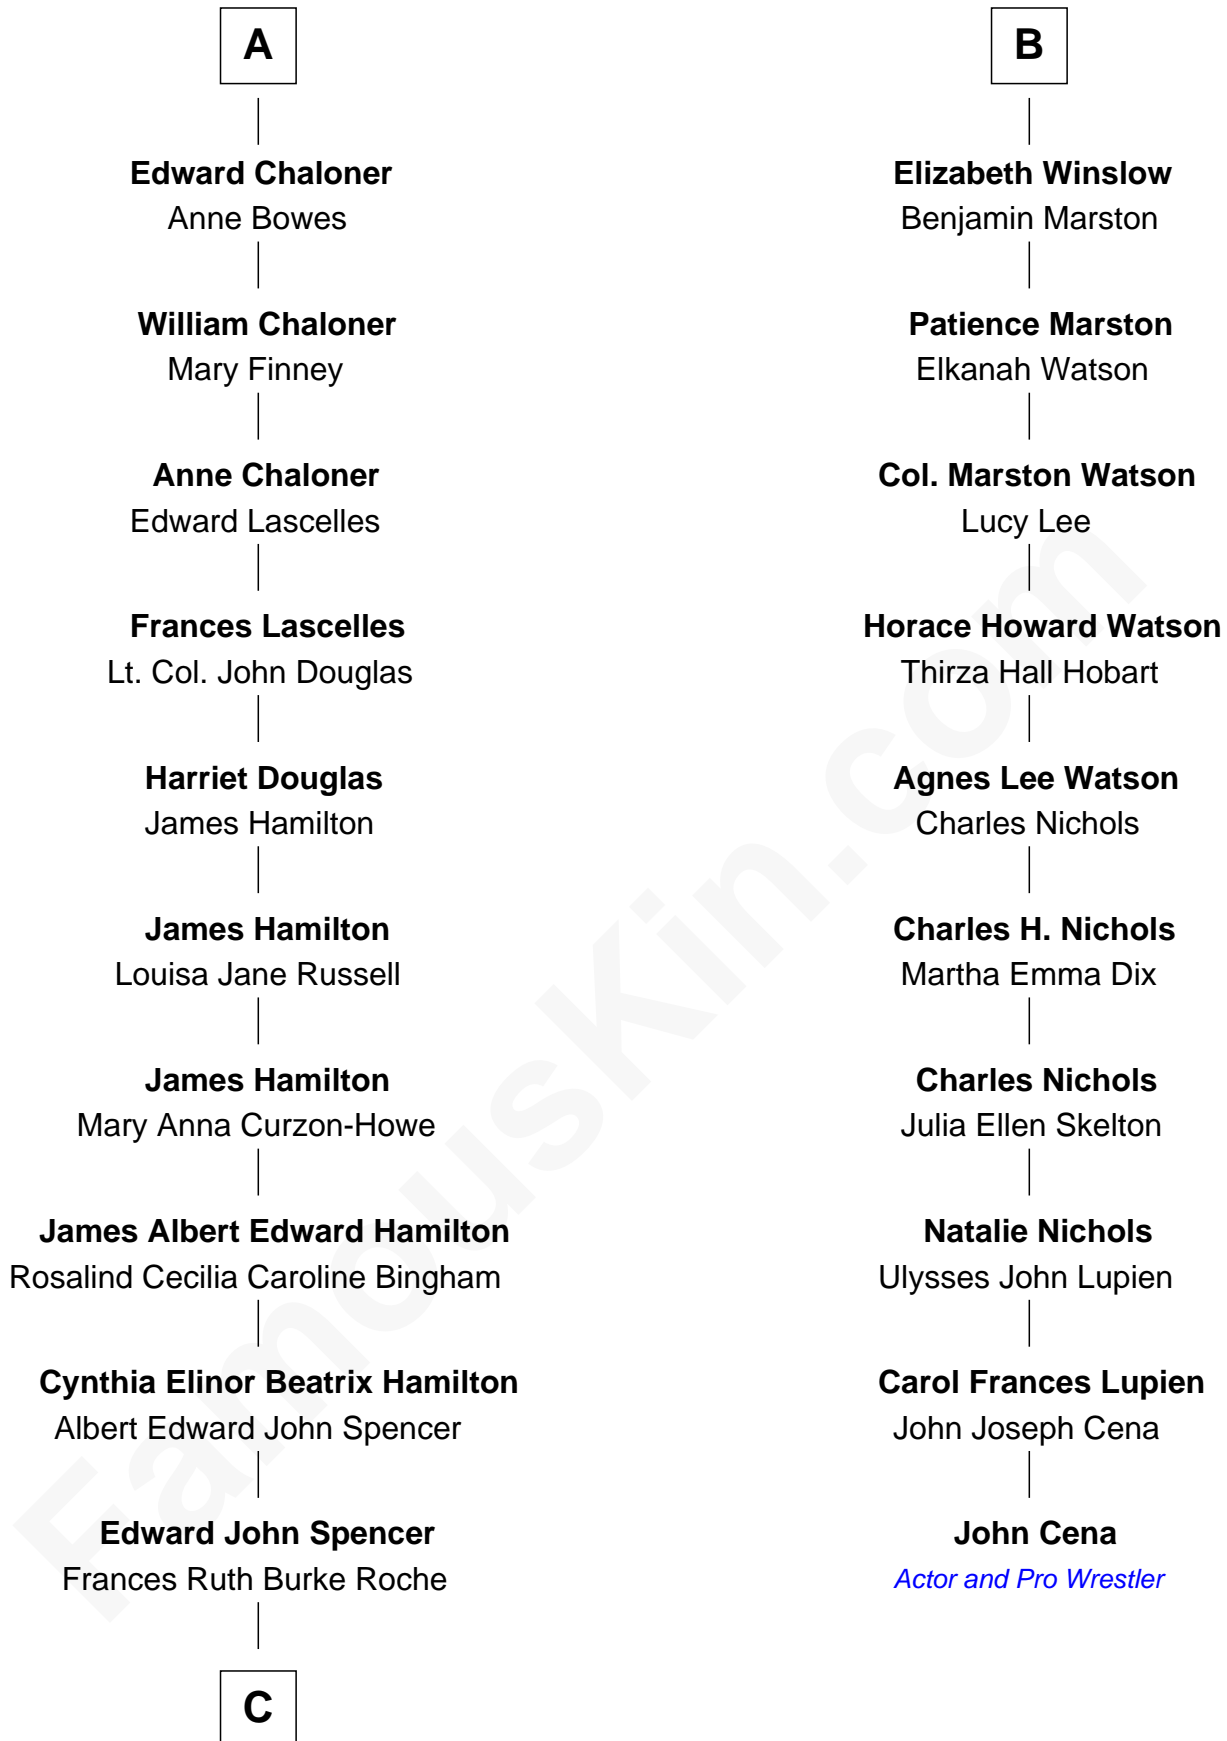

FamousKin.com

Relationship Chart of

Prince William

Prince of Wales

16th cousin 2 times removed of

John Cena
Movie Actor and WWE Pro Wrestler

C

Princess Diana Frances Spencer
Charles III, King of the United Kingdom

Prince William
Prince of Wales

FamousKin.com