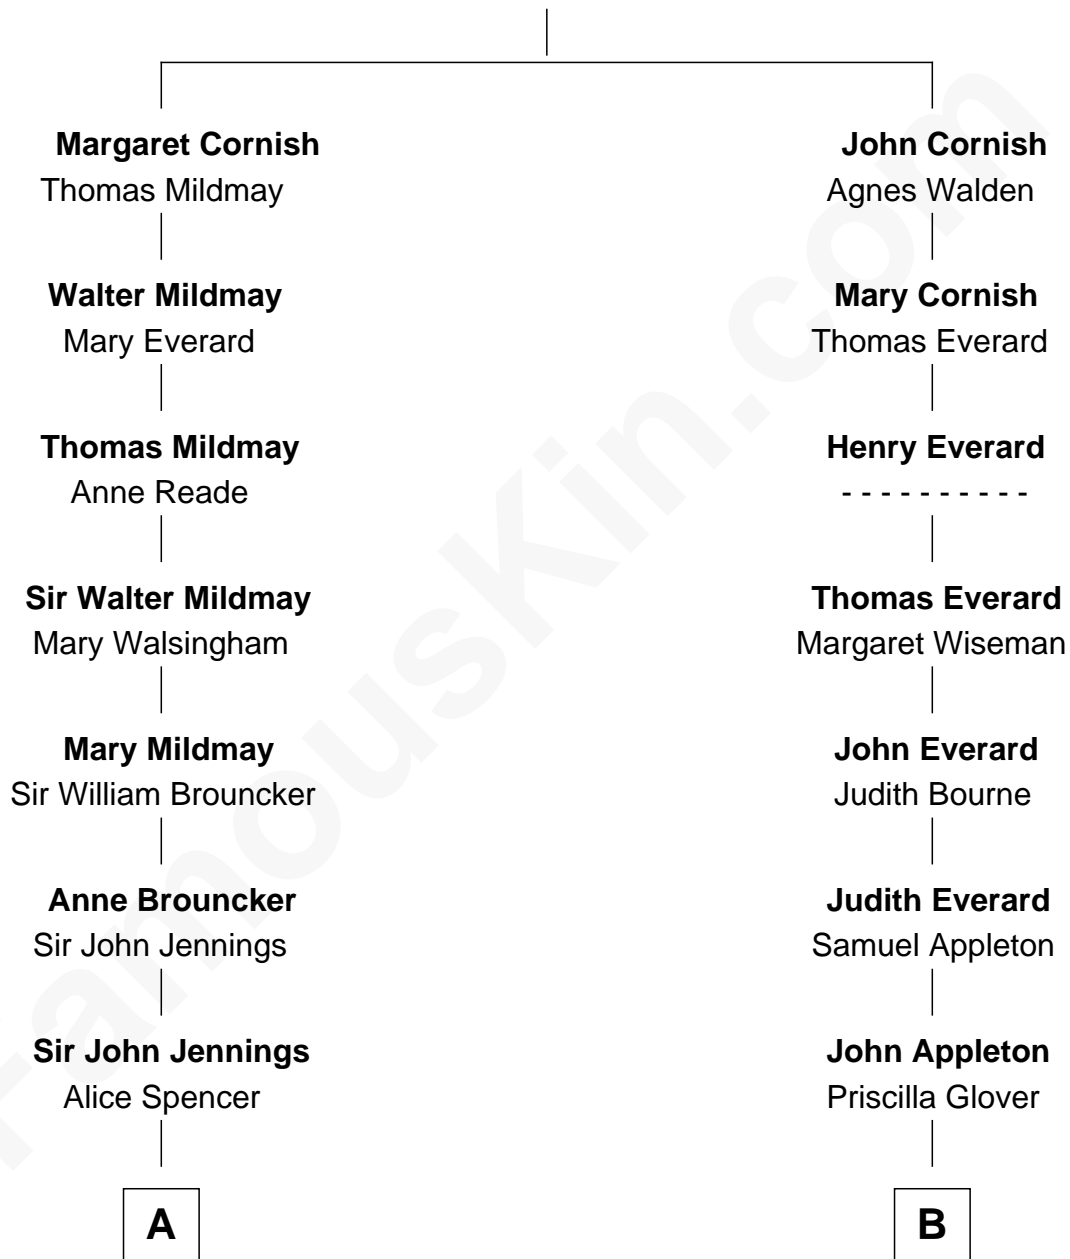

FamousKin.com Relationship Chart of

Prince William

Prince of Wales

18th cousin of

John Cena

Movie Actor and WWE Pro Wrestler

John Cornish

A

Richard Jennings
Frances Thornhurst

Sarah Jennings
John Churchill

Anne Churchill
Sir Charles Spencer

John Spencer
Georgiana Carolina Carteret

John Spencer
Margaret Georgiana Poyntz

George John Spencer
Lavina Bingham