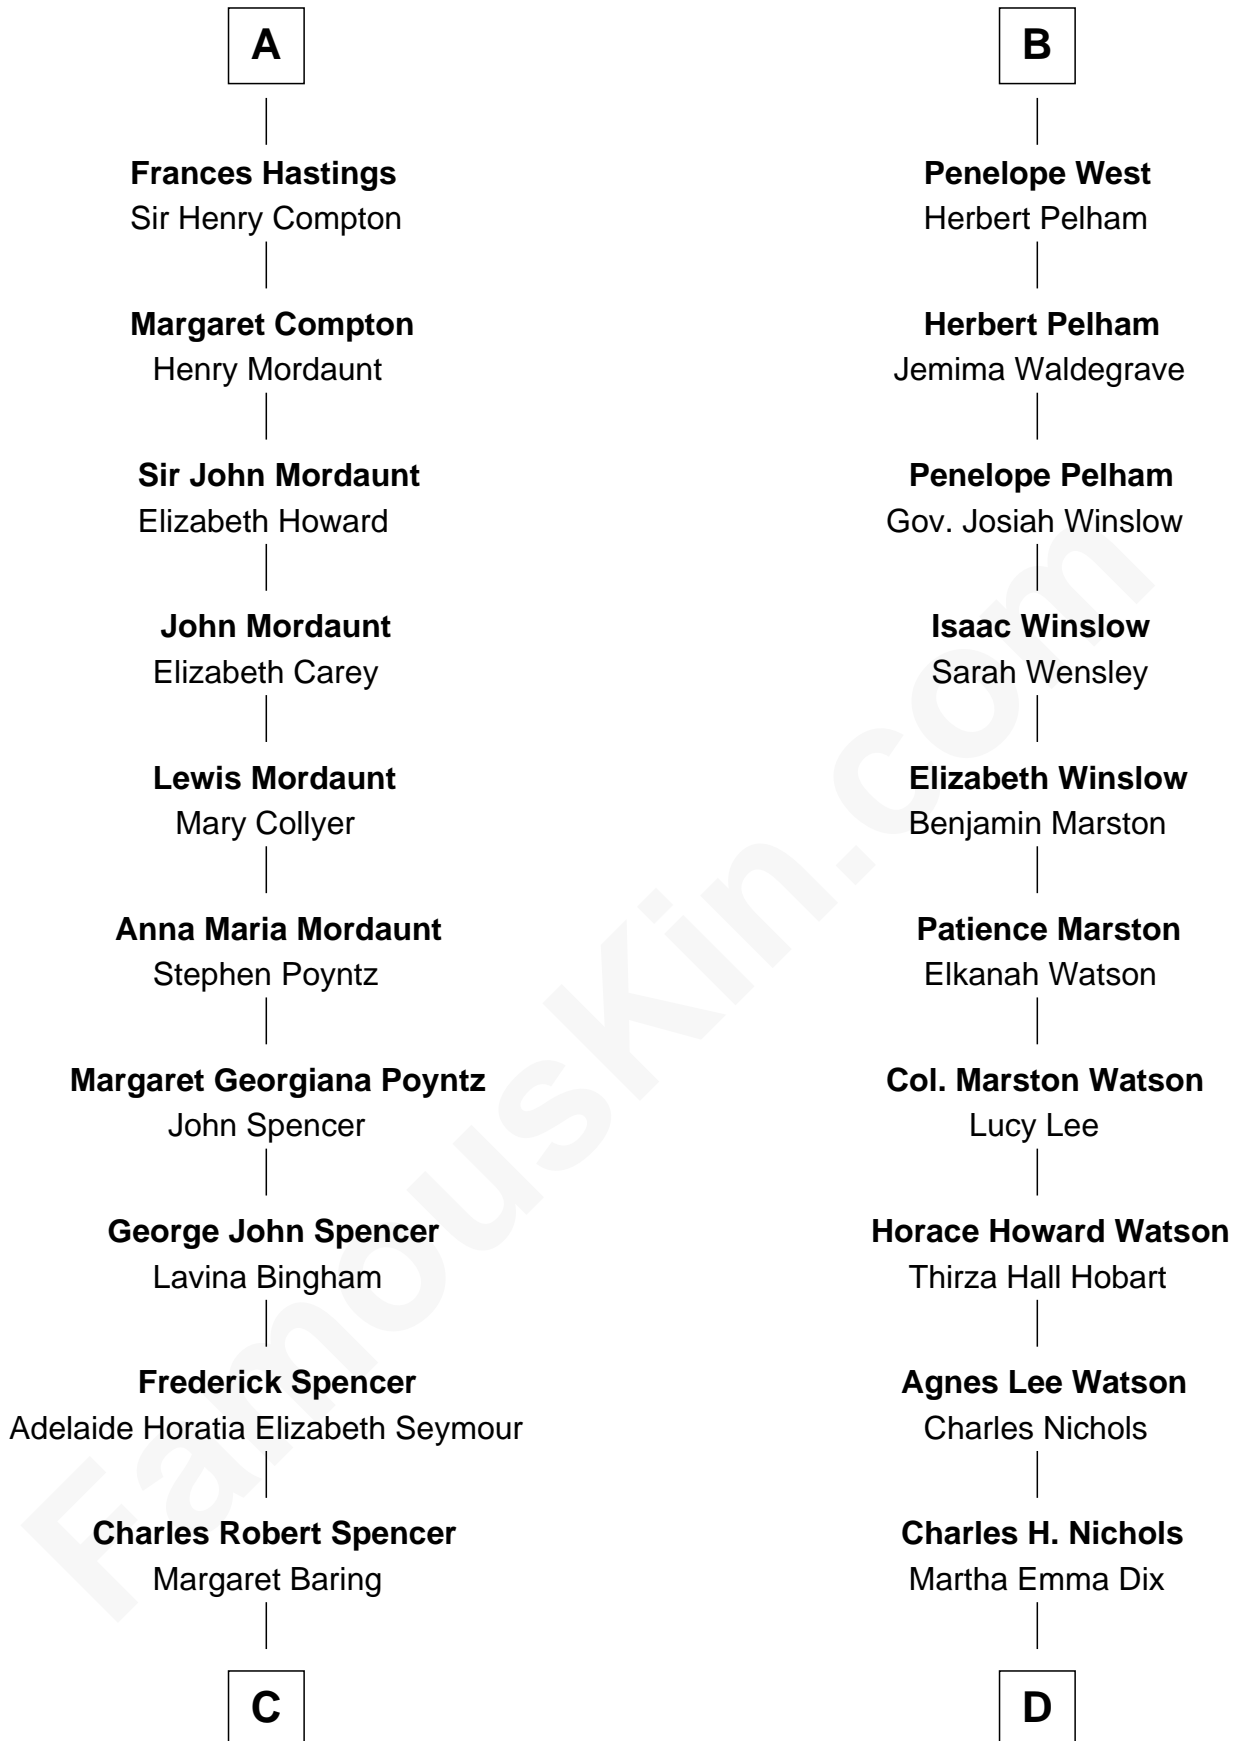

# FamousKin.com Relationship Chart of

**Prince William**

*Prince of Wales*

20th cousin of

**John Cena**

*Movie Actor and WWE Pro Wrestler*

**Sir John de Beaumont**  
Katherine de Everingham

**Elizabeth Beaumont**  
Sir William Botreaux

**Margaret Botreaux**  
Sir Robert Hungerford

**Sir Robert Hungerford**  
Eleanor Moleyns

**Sir Thomas Hungerford**  
Anne Percy

**Mary Hungerford**  
Sir Edward Hastings

**Sir George Hastings**  
Anne Stafford

**Sir Francis Hastings**  
Katherine Pole

**A**

**Elizabeth Beaumont**  
Sir William Botreaux

**Margaret Botreaux**  
Sir Robert Hungerford

**Katherine Hungerford**  
Sir Richard West

**Sir Thomas West**  
Eleanor Copley

**Sir George West**  
Elizabeth Morton

**Sir William West**  
Elizabeth Strange

**Sir Thomas West**  
Anne Knollys

**B**

**C**

**Albert Edward John Spencer**

Cynthia Elinor Beatrix Hamilton

**Edward John Spencer**