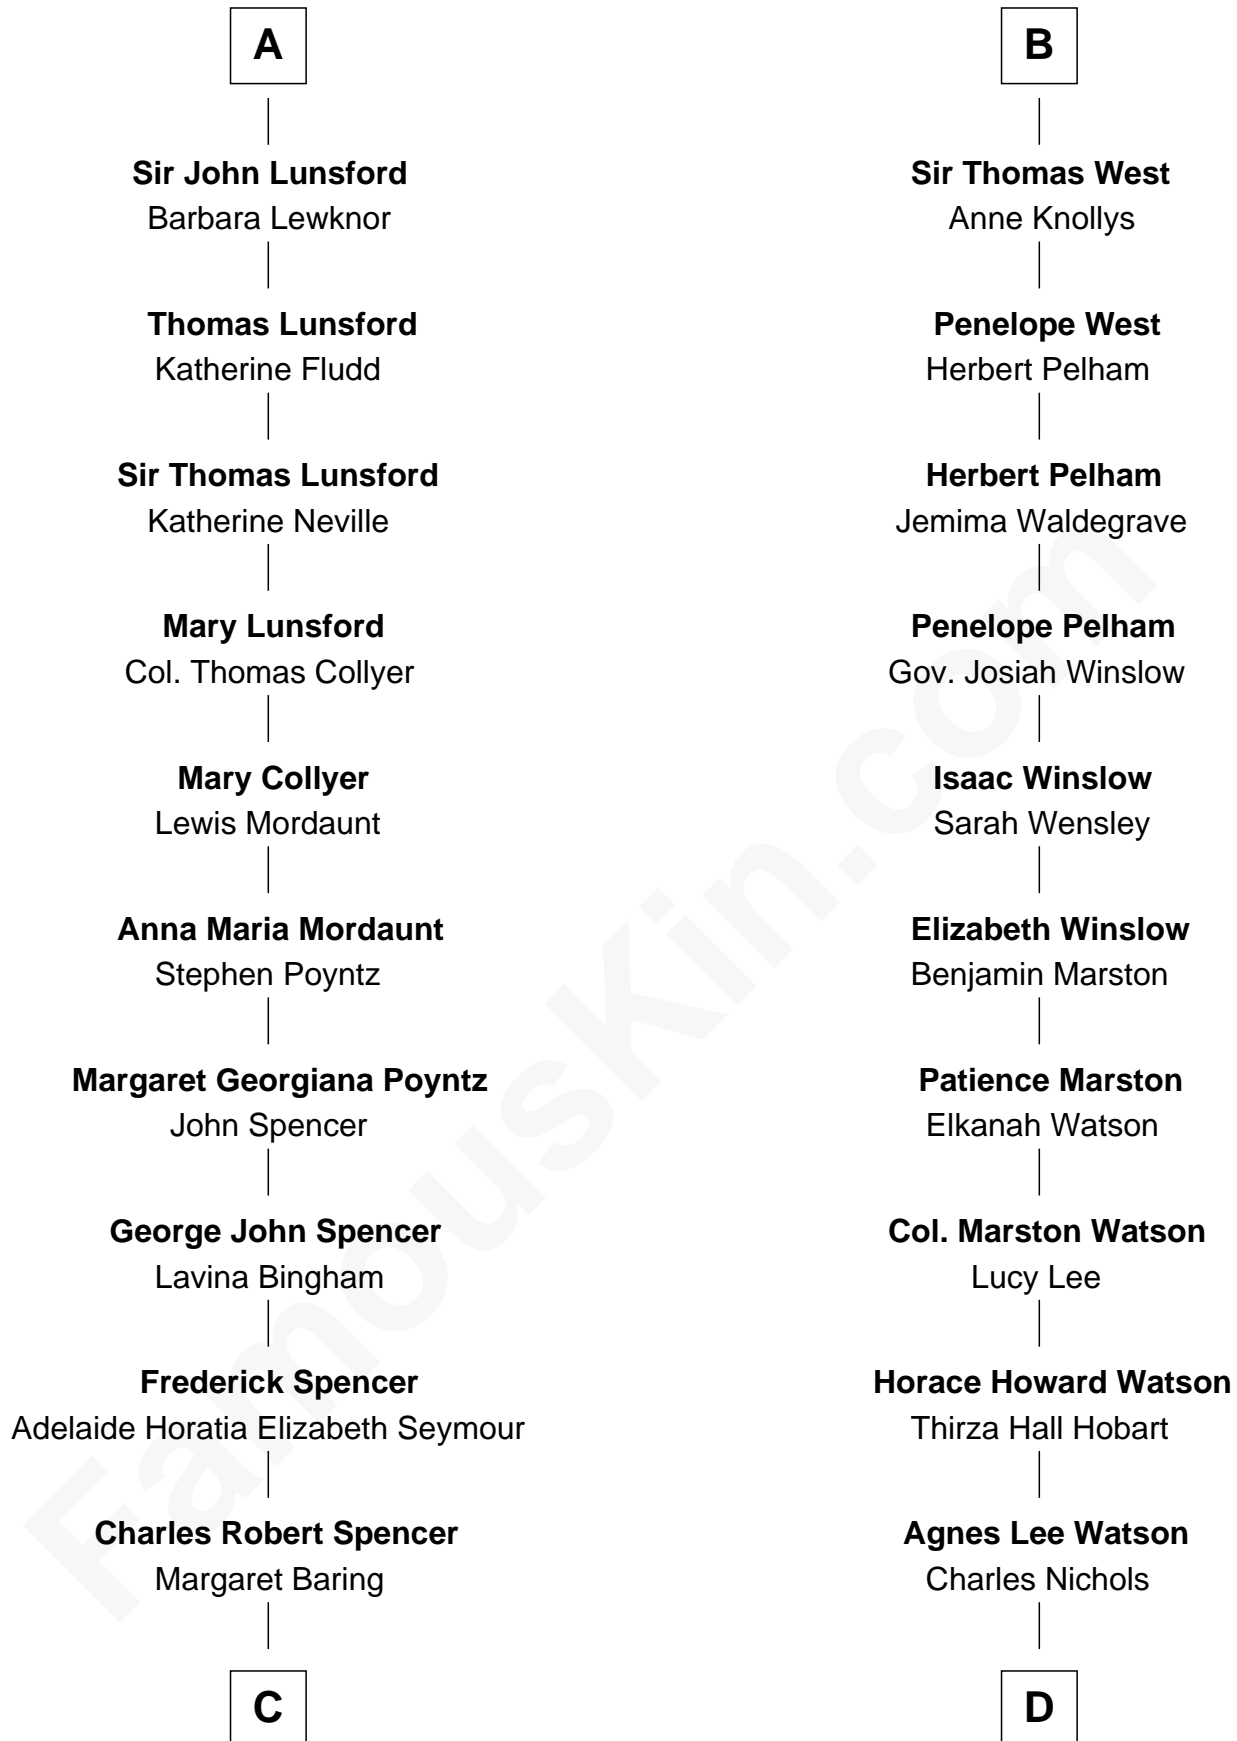

# FamousKin.com Relationship Chart of

**Prince William**

*Prince of Wales*

20th cousin 1 time removed of

**John Cena**

*Movie Actor and WWE Pro Wrestler*

**Sir Thomas de St. Omer**

**C**

**Albert Edward John Spencer**  
Cynthia Elinor Beatrix Hamilton

**Edward John Spencer**  
Frances Ruth Burke Roche

**Princess Diana Frances Spencer**  
Charles III, King of the United Kingdom

**Prince William**  
*Prince of Wales*