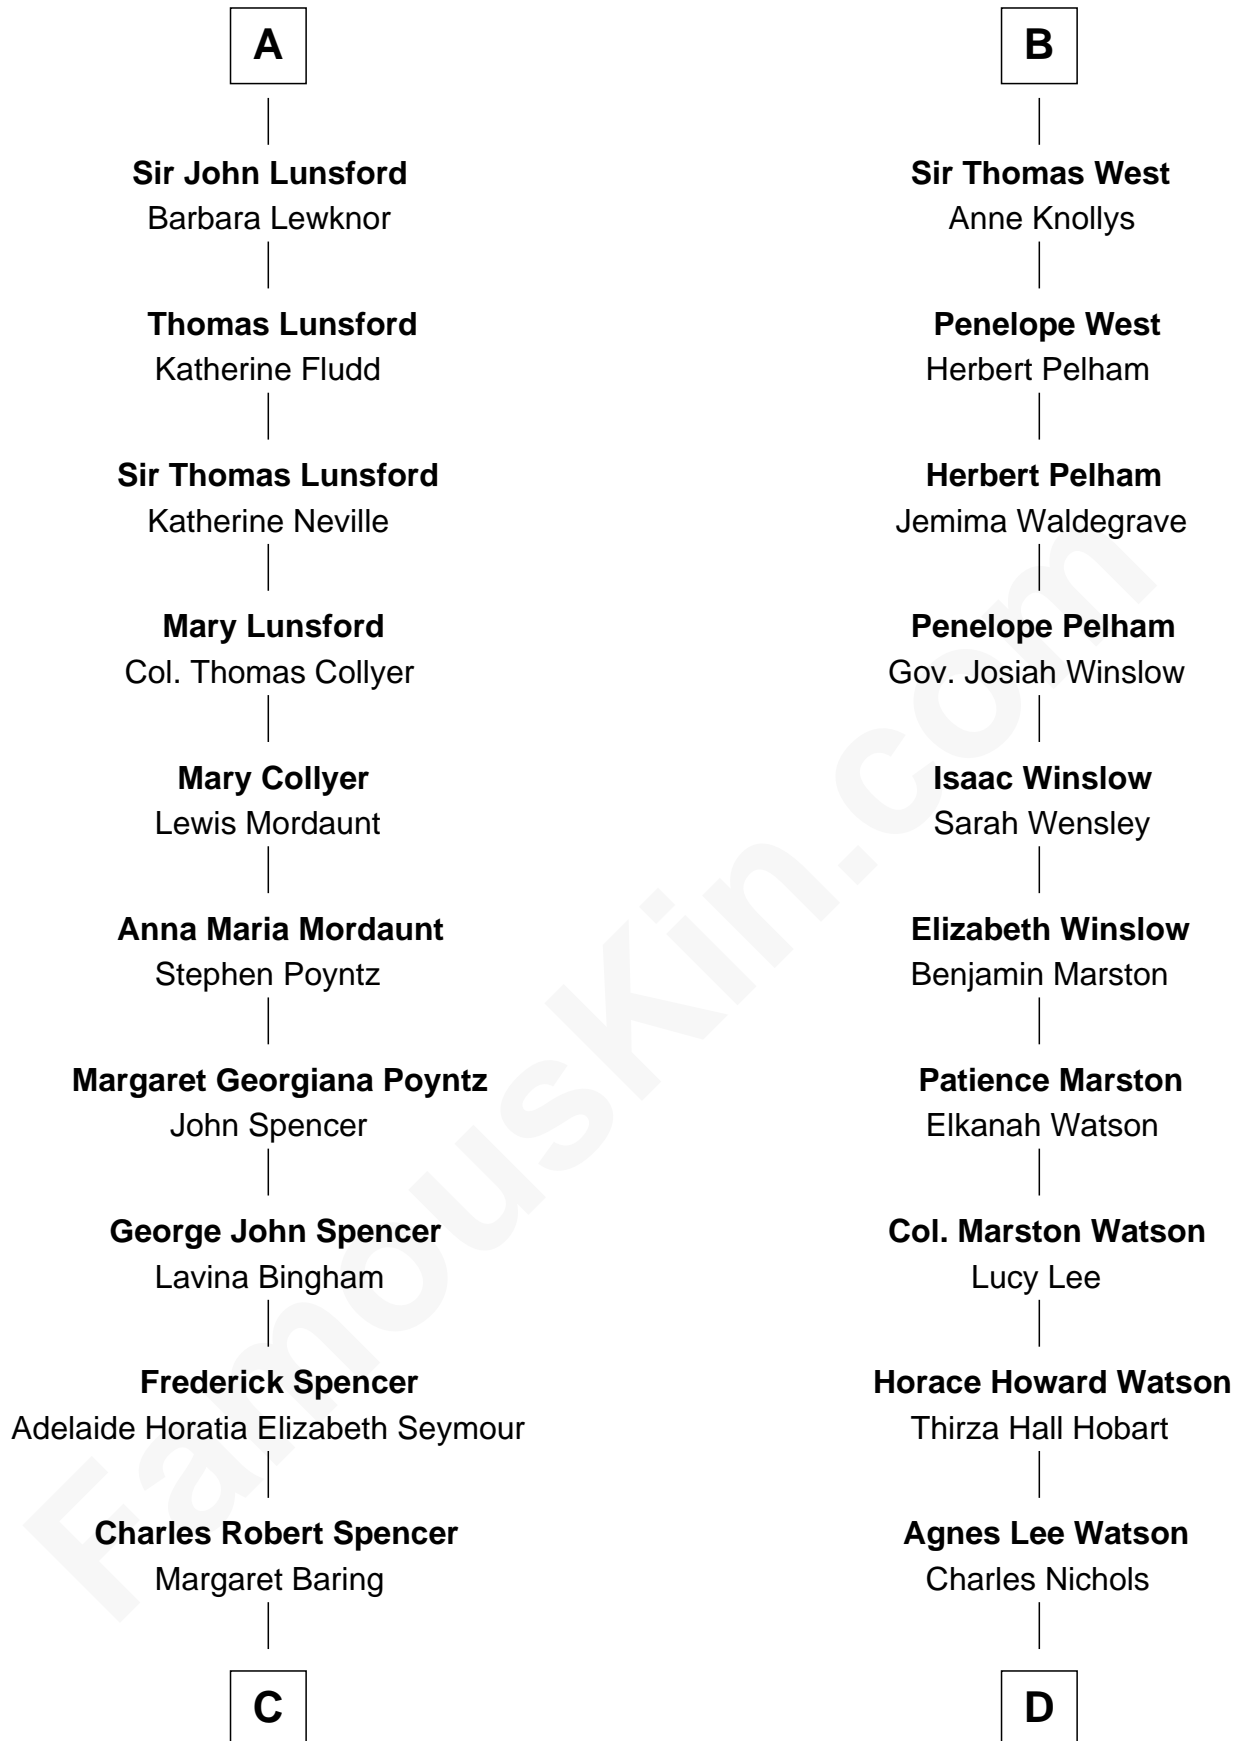

# FamousKin.com Relationship Chart of

**Prince William**

*Prince of Wales*

20th cousin 1 time removed of

**John Cena**

*Movie Actor and WWE Pro Wrestler*

**Sir Richard de Walkfare**

**C**

**Albert Edward John Spencer**  
Cynthia Elinor Beatrix Hamilton

**Edward John Spencer**  
Frances Ruth Burke Roche

**Princess Diana Frances Spencer**  
Charles III, King of the United Kingdom

**Prince William**  
*Prince of Wales*