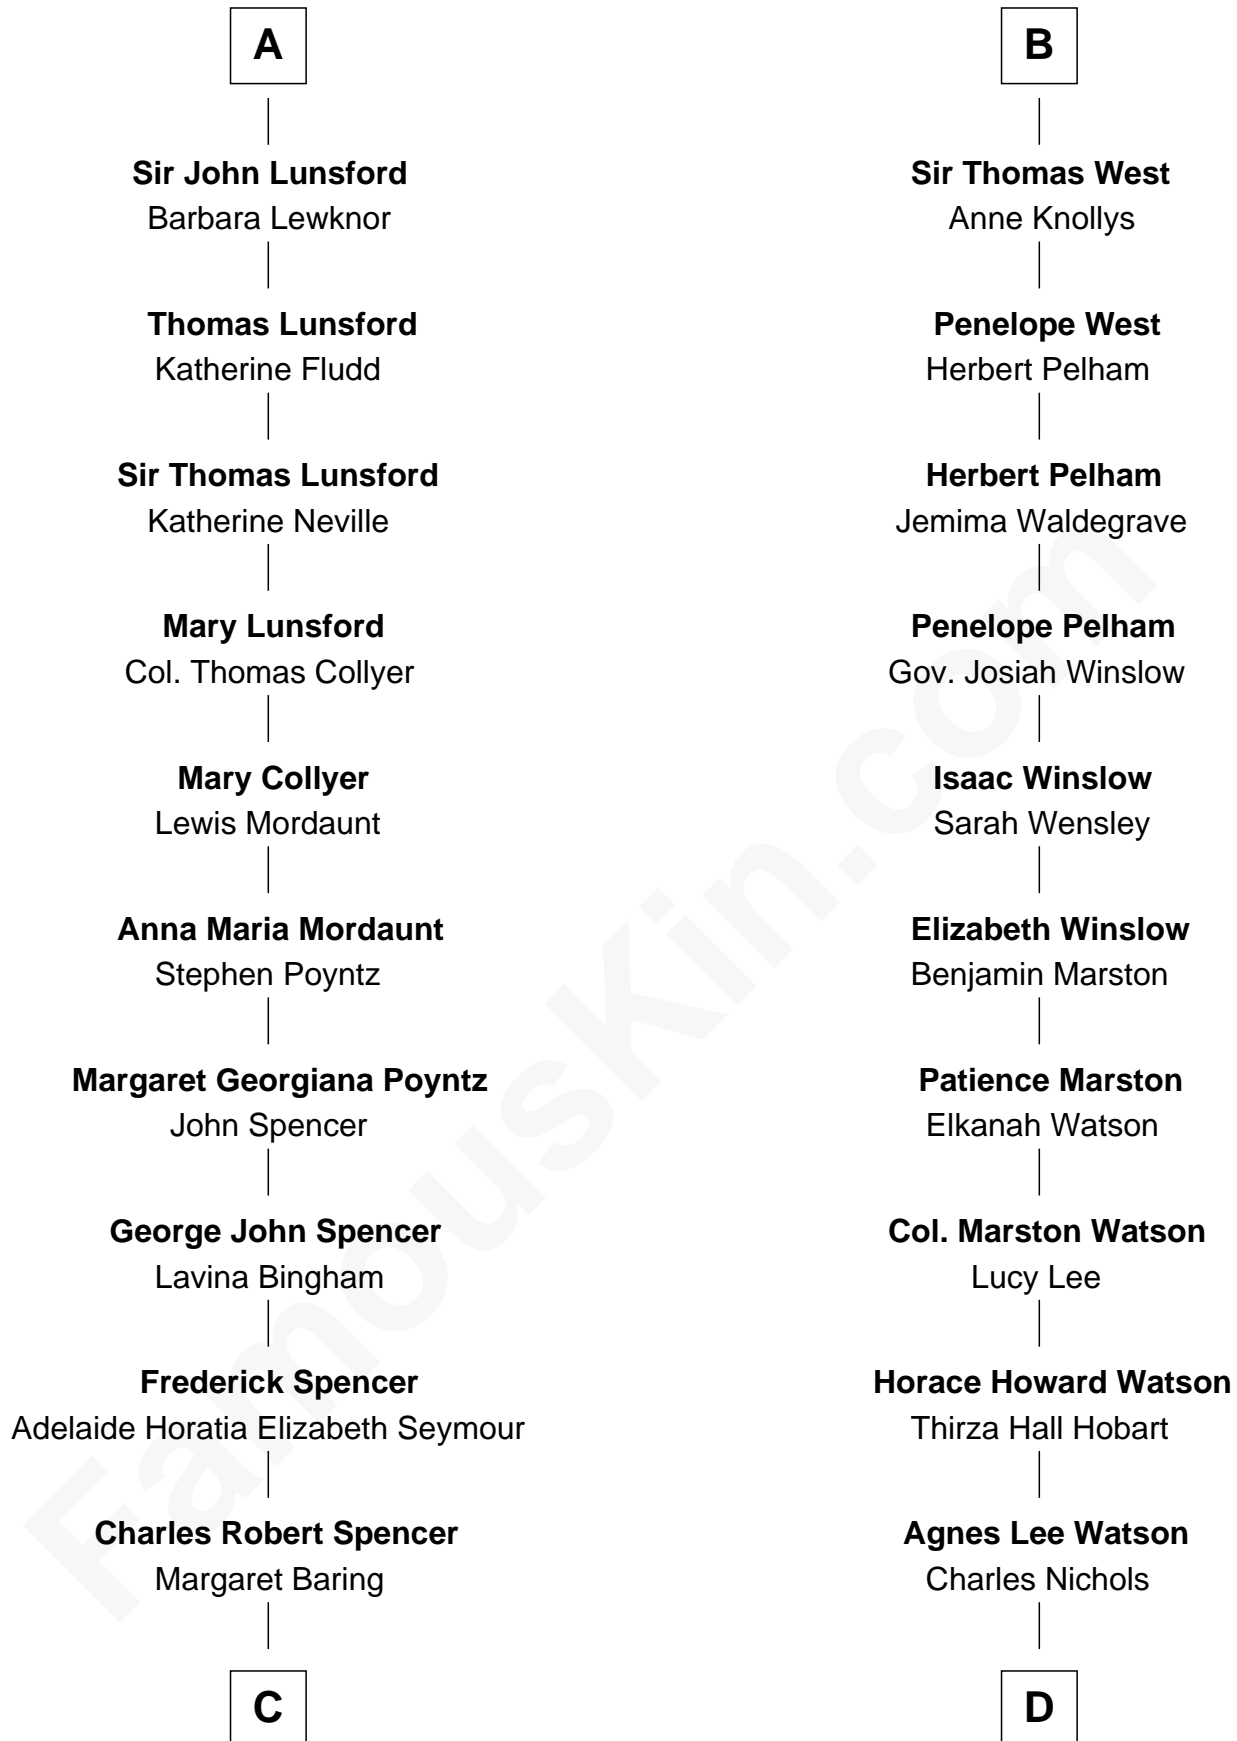

FamousKin.com Relationship Chart of

Prince William

Prince of Wales

20th cousin 1 time removed of

John Cena

Movie Actor and WWE Pro Wrestler

Sir John de Felton

Sibyl - - - - -

C

Albert Edward John Spencer

Cynthia Elinor Beatrix Hamilton

Edward John Spencer

Frances Ruth Burke Roche

Princess Diana Frances Spencer

Charles III, King of the United Kingdom

Prince William