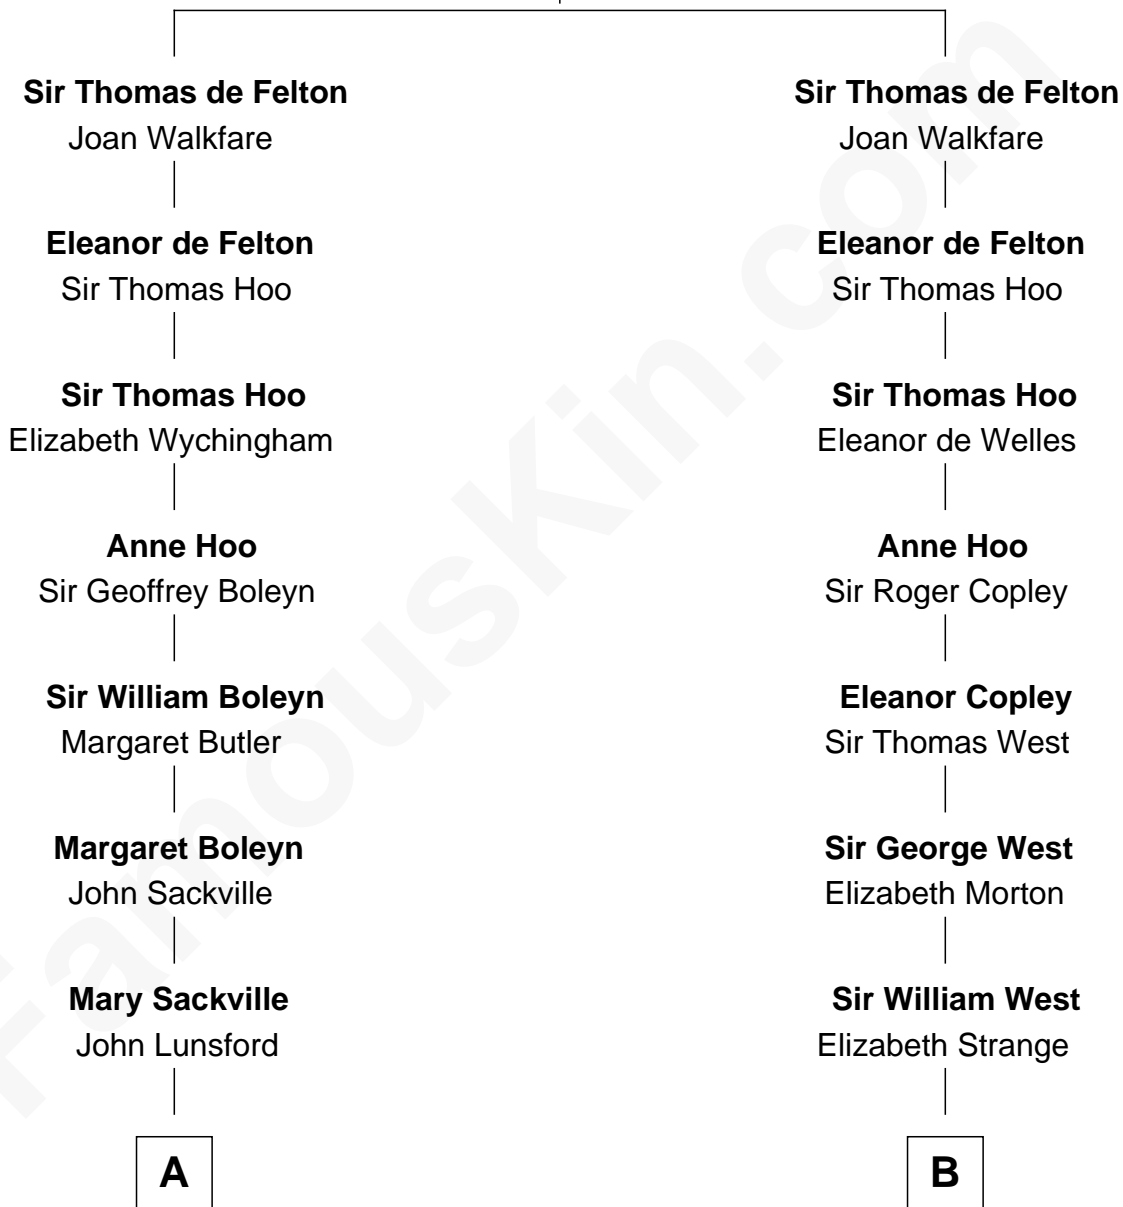

FamousKin.com Relationship Chart of

Prince William

Prince of Wales

20th cousin 1 time removed of

John Cena

Movie Actor and WWE Pro Wrestler

Sir John de Felton

Sibyl - - - - -

C

Albert Edward John Spencer

Cynthia Elinor Beatrix Hamilton

Edward John Spencer

Frances Ruth Burke Roche

Princess Diana Frances Spencer

Charles III, King of the United Kingdom

Prince William