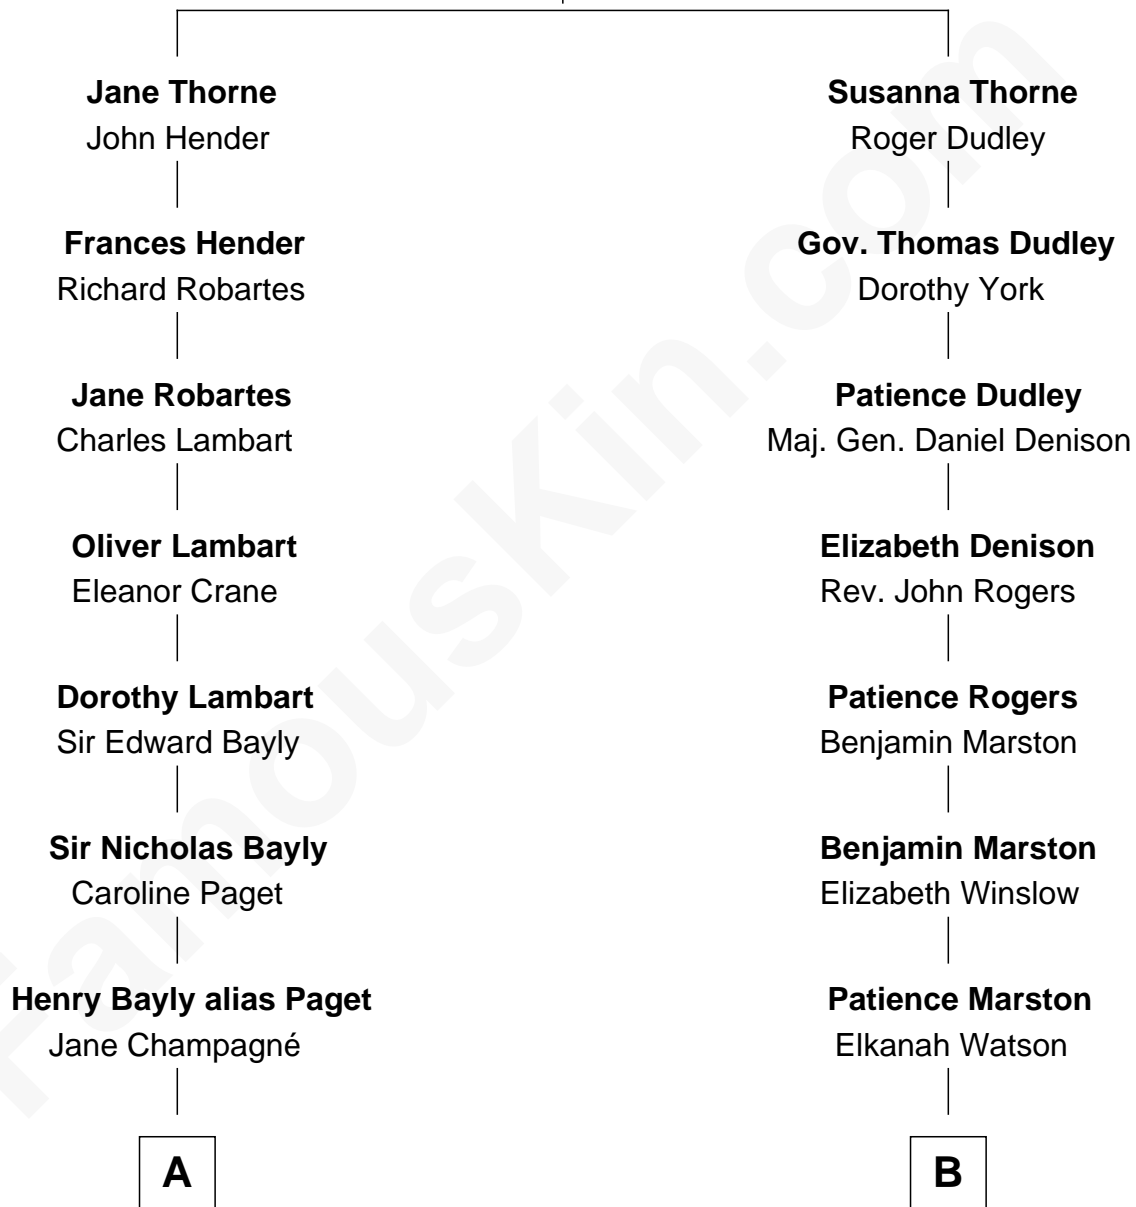

FamousKin.com Relationship Chart of

Prince William

Prince of Wales

14th cousin of

John Cena

Movie Actor and WWE Pro Wrestler

Thomas Thorne

Mary Purefoy

A

Henry William Paget
Lady Caroline Elizabeth Villiers

Lady Caroline Paget
Charles Gordon-Lennox

Cecilia Catherine Gordon-Lennox
Charles George Bingham

Rosalind Cecilia Caroline Bingham
James Albert Edward Hamilton

Cynthia Elinor Beatrix Hamilton
Albert Edward John Spencer

Edward John Spencer
Frances Ruth Burke Roche

Princess Diana Frances Spencer
Charles III, King of the United Kingdom

Prince William
Prince of Wales