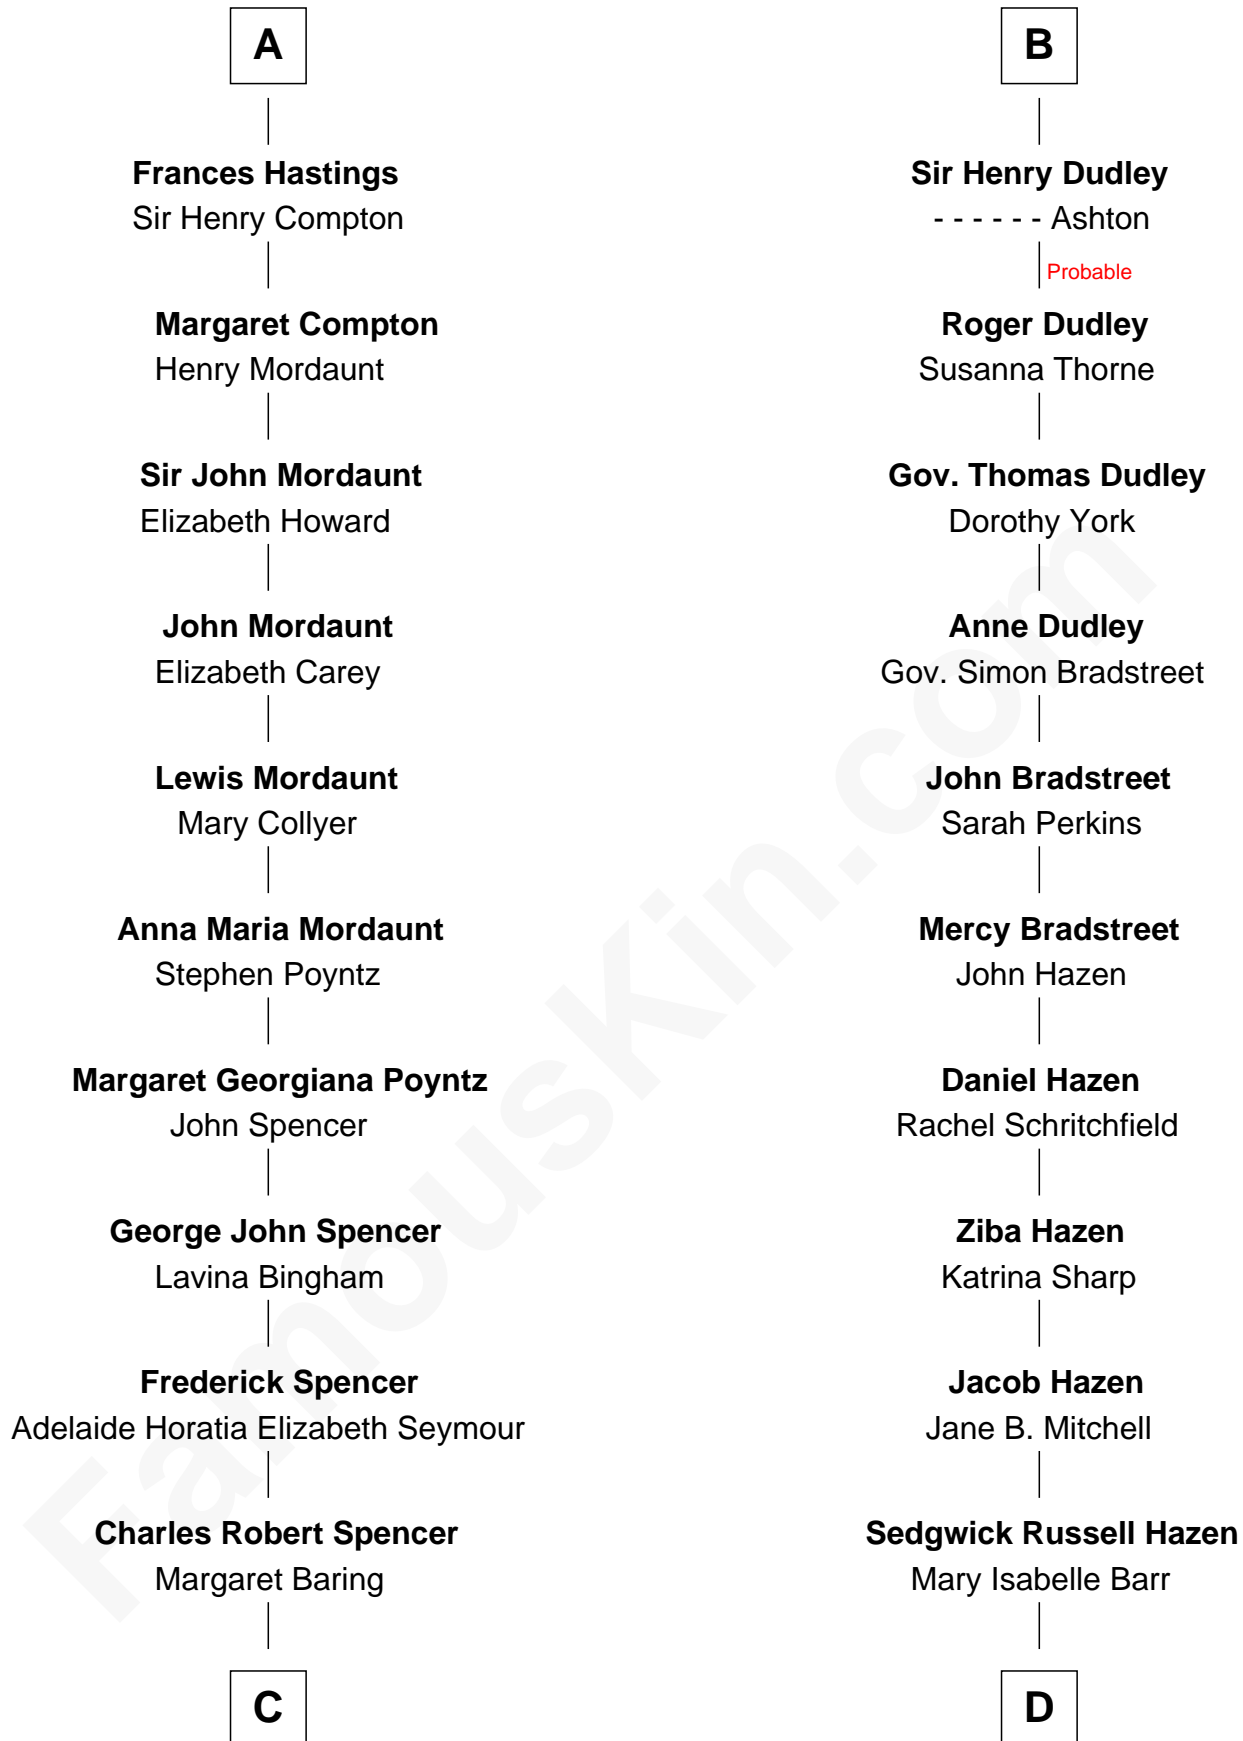

# FamousKin.com Relationship Chart of

**Prince William**

*Prince of Wales*

20th cousin of

**J. K. Simmons**

*TV and Movie Actor*

**Sir Henry de Percy**

Eleanor de Arundel

**C**

**Albert Edward John Spencer**  
Cynthia Elinor Beatrix Hamilton

**Edward John Spencer**  
Frances Ruth Burke Roche

**Princess Diana Frances Spencer**  
Charles III, King of the United Kingdom

**Prince William**  
*Prince of Wales*