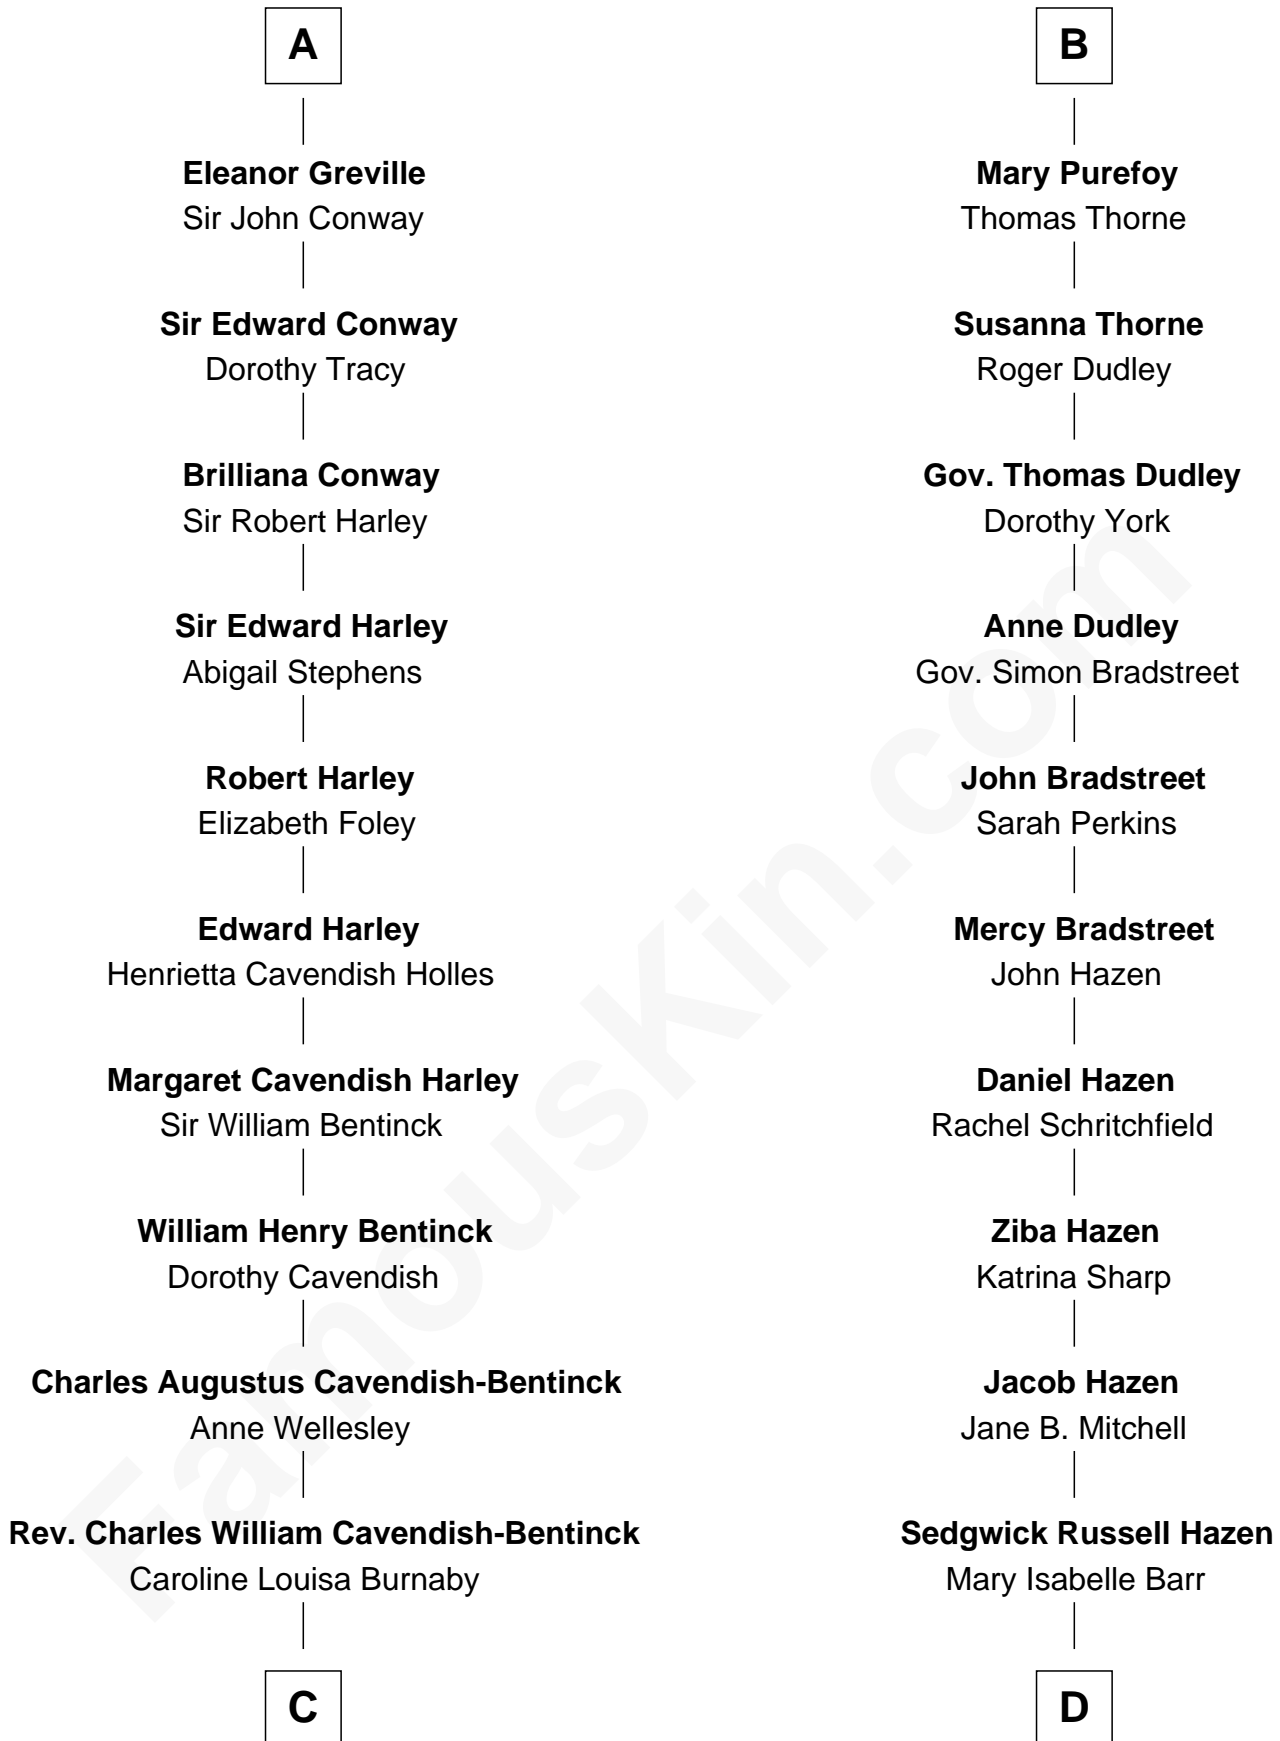

FamousKin.com Relationship Chart of

Prince William

Prince of Wales

20th cousin 1 time removed of

J. K. Simmons

TV and Movie Actor

Sir Peter de Brewes

Agnes de Clifford

C

Cecilia Nina Cavendish-Bentinck

Claude George Bowes-Lyon

Elizabeth Bowes-Lyon

George VI, King of the United Kingdom

Elizabeth II, Queen of the United Kingdom

Prince Philip of Edinburgh

Charles III, King of the United Kingdom