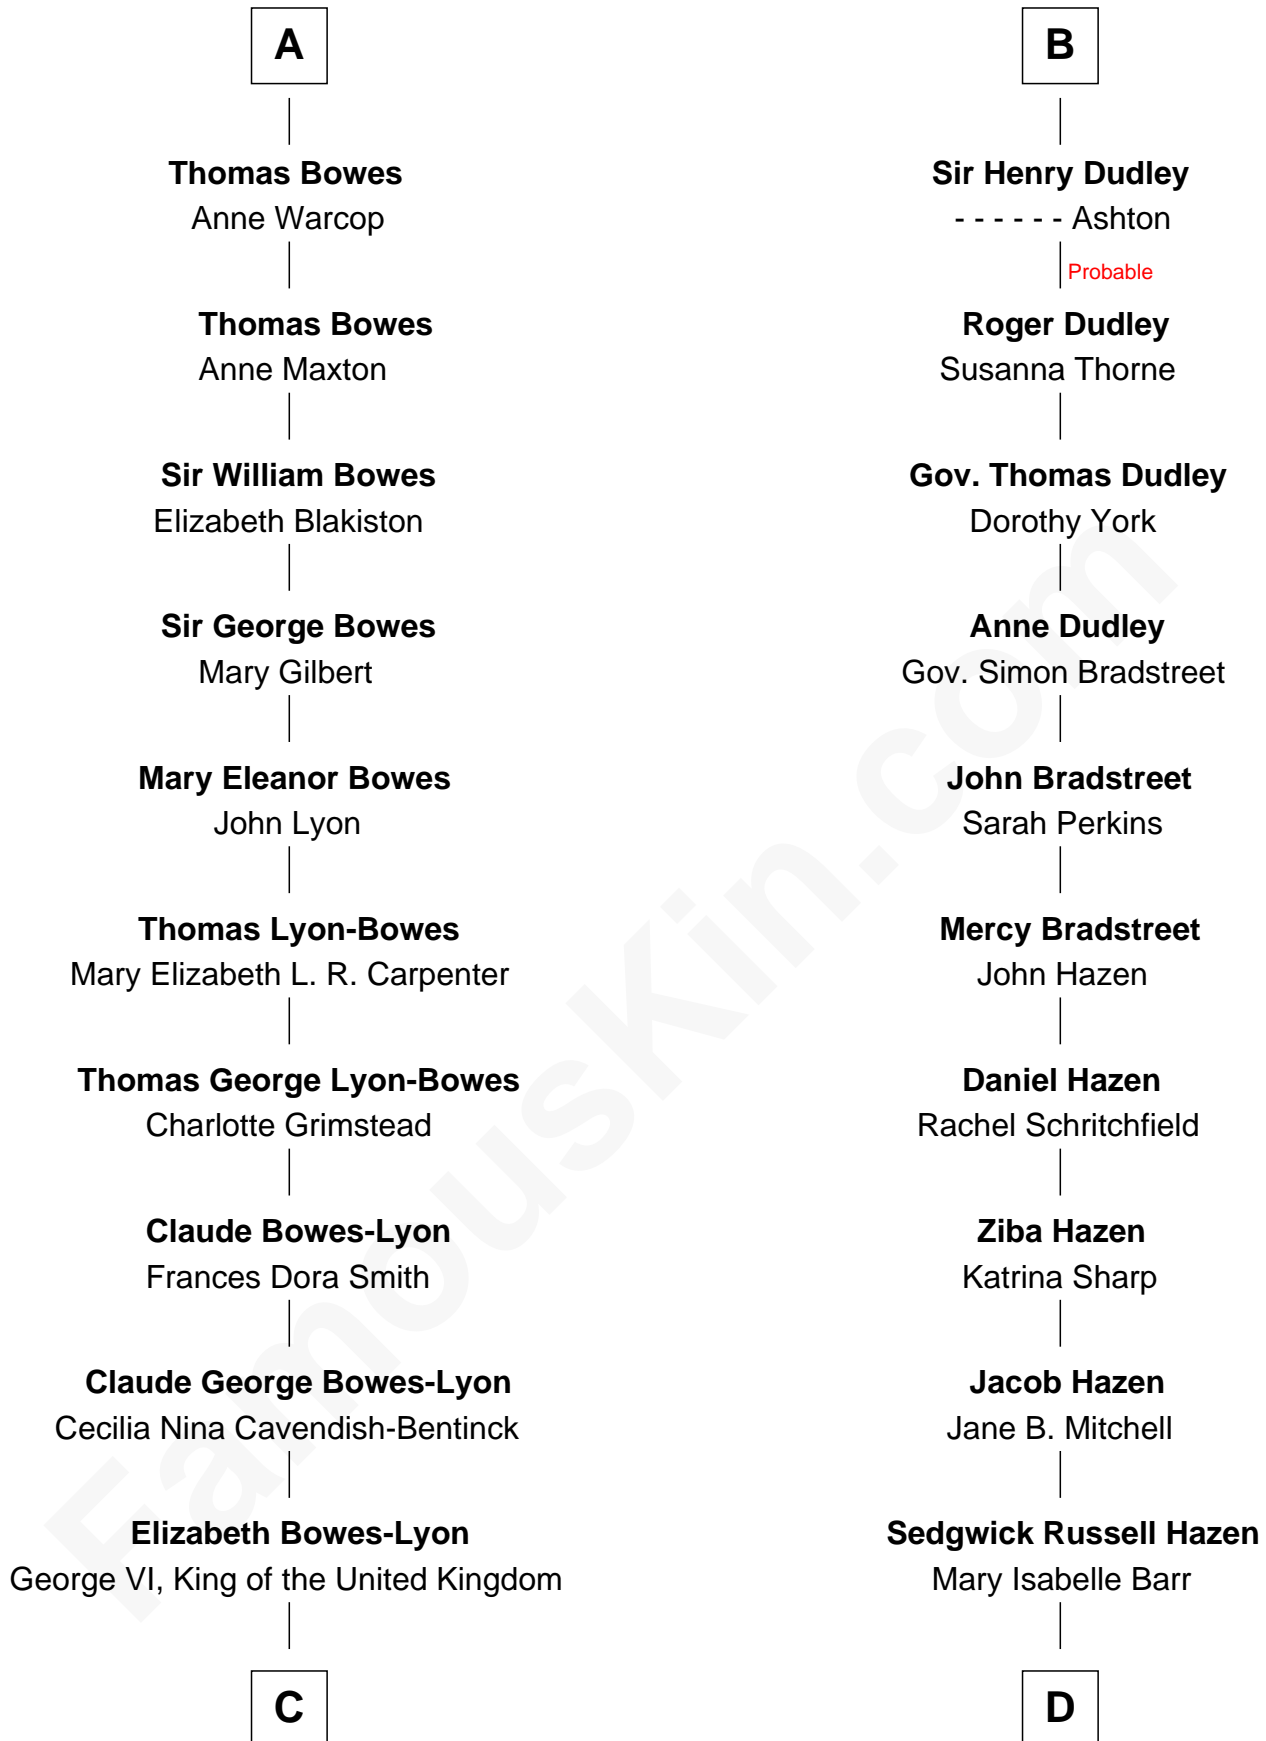

# FamousKin.com Relationship Chart of

**Prince William**

*Prince of Wales*

19th cousin 1 time removed of

**J. K. Simmons**

*TV and Movie Actor*

**Edmund Fitzalan**

Alice de Warenne

**C**

**Elizabeth II, Queen of the United Kingdom**

Prince Philip of Edinburgh

**Charles III, King of the United Kingdom**

Princess Diana Frances Spencer

**Prince William**

*Prince of Wales*

**D**