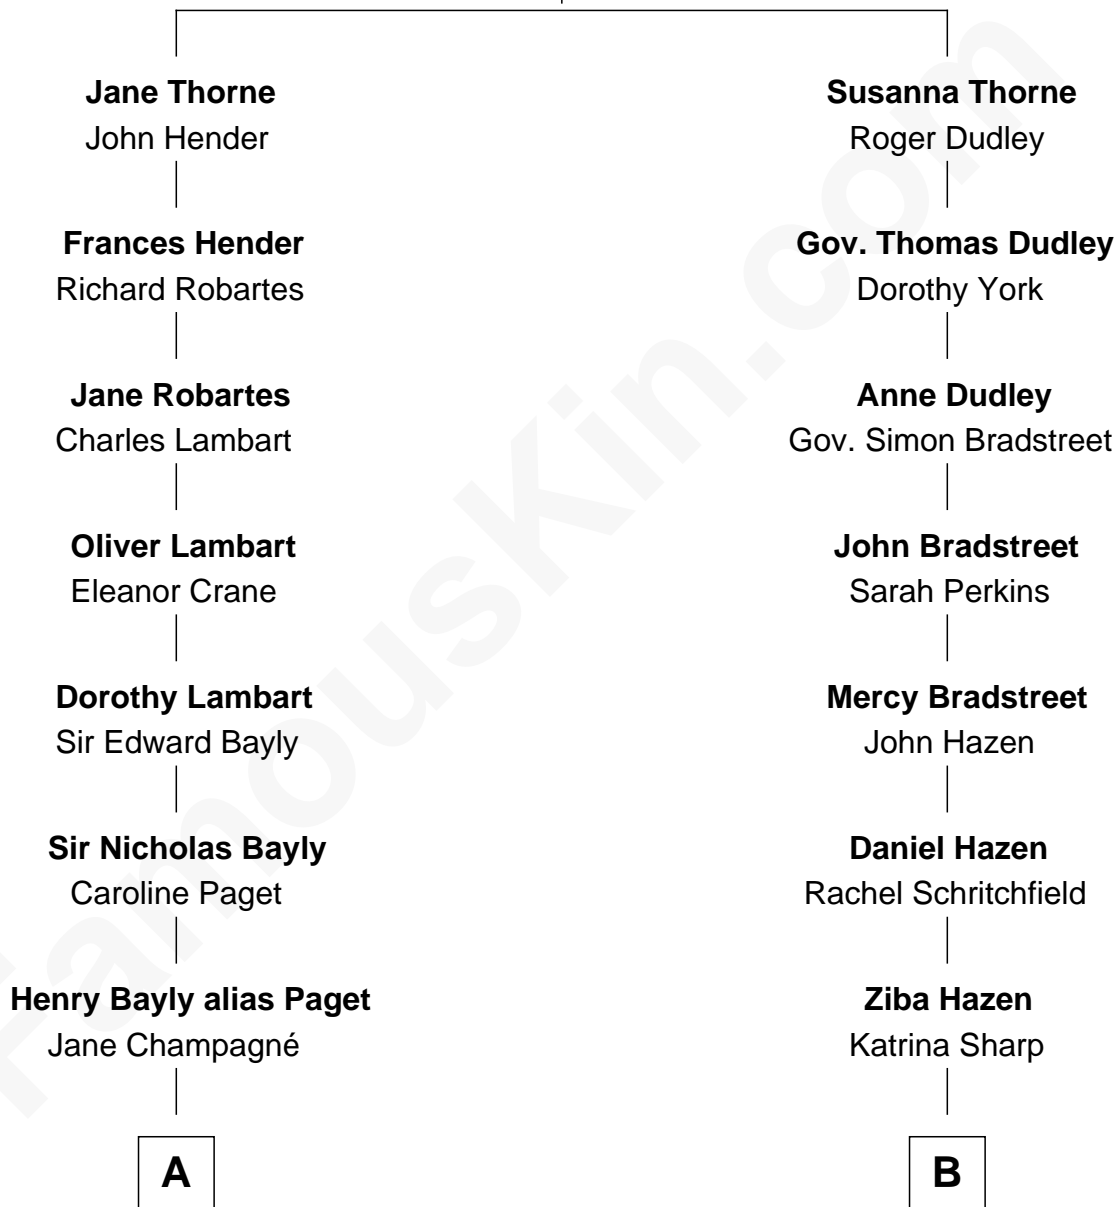

FamousKin.com Relationship Chart of

Prince William

Prince of Wales

12th cousin 2 times removed of

J. K. Simmons

TV and Movie Actor

Thomas Thorne

Mary Purefoy

A

Henry William Paget
Lady Caroline Elizabeth Villiers

Lady Caroline Paget
Charles Gordon-Lennox

Cecilia Catherine Gordon-Lennox
Charles George Bingham

Rosalind Cecilia Caroline Bingham
James Albert Edward Hamilton

Cynthia Elinor Beatrix Hamilton
Albert Edward John Spencer

Edward John Spencer
Frances Ruth Burke Roche

Princess Diana Frances Spencer
Charles III, King of the United Kingdom

Prince William
Prince of Wales