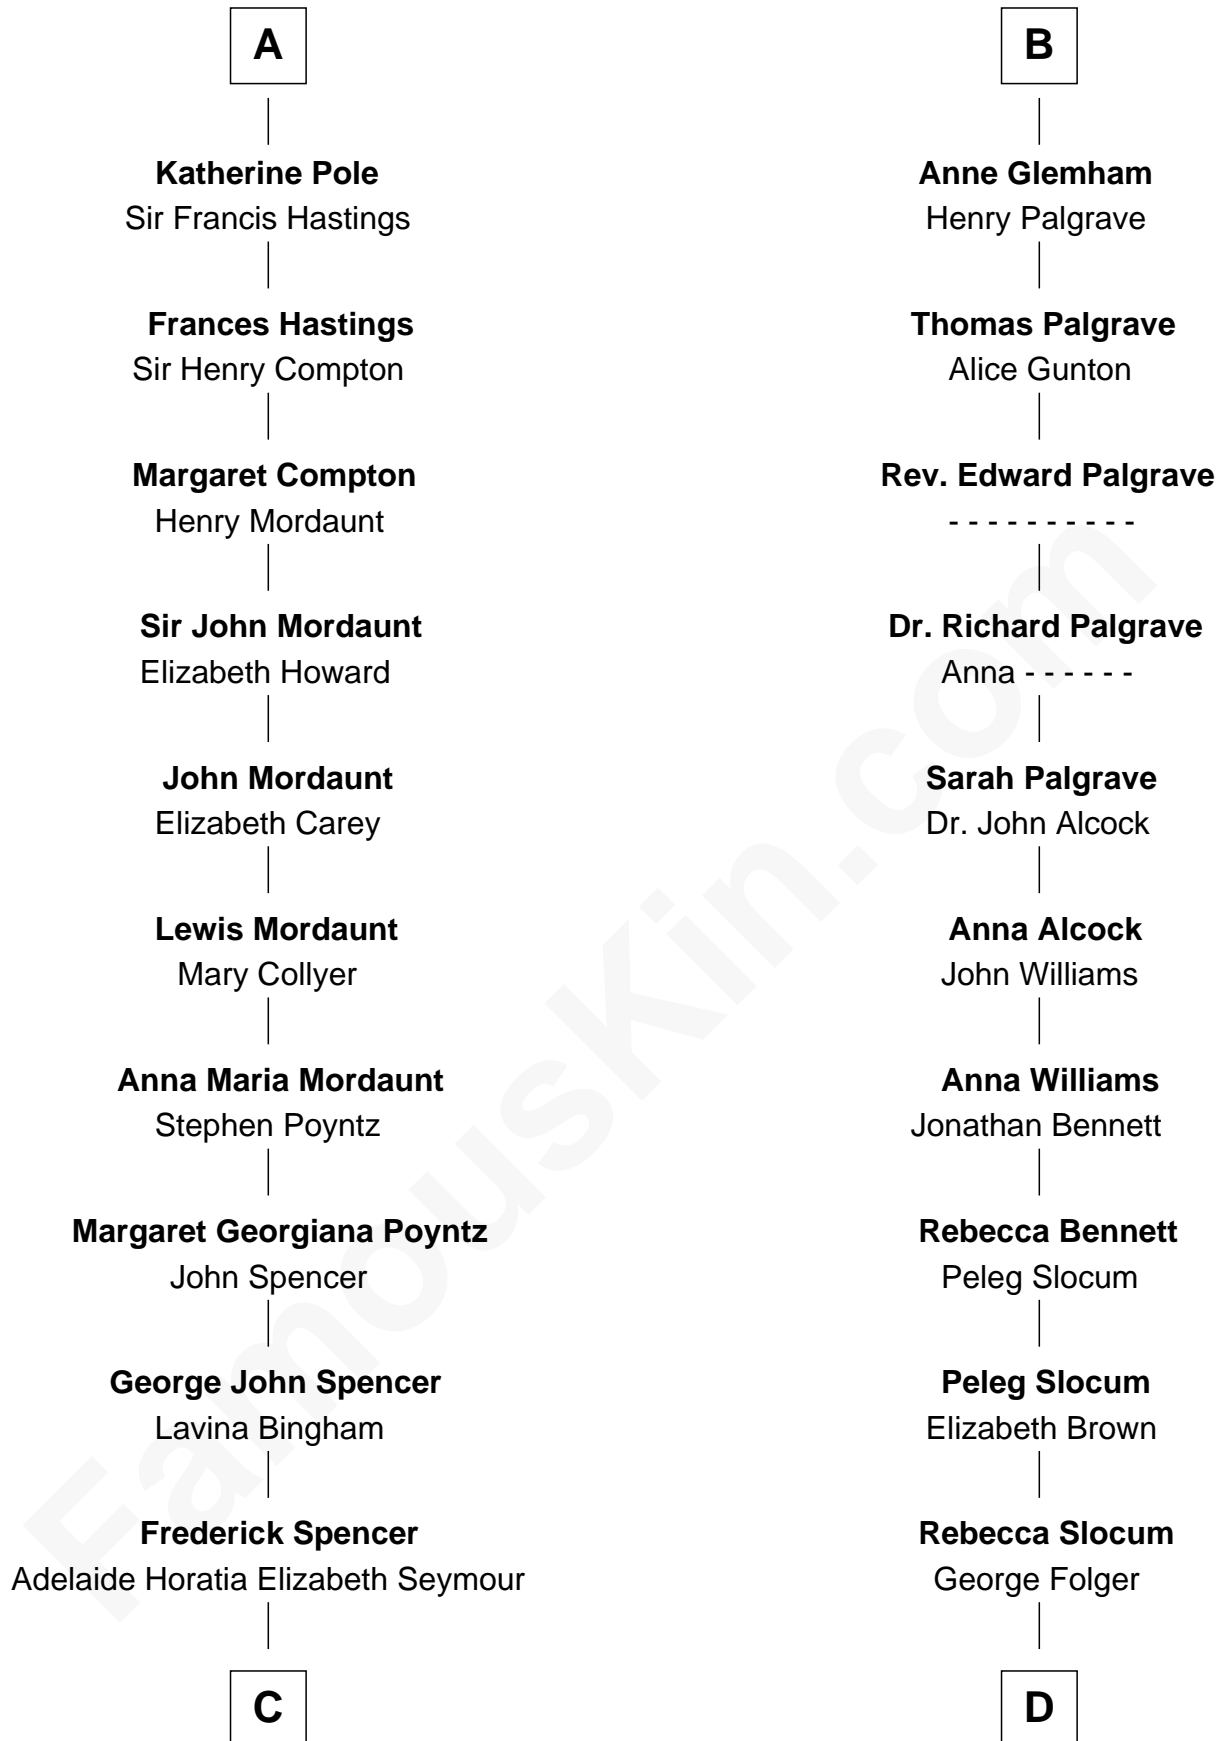

FamousKin.com Relationship Chart of

Prince William

Prince of Wales

19th cousin 2 times removed of

Henry Clay Folger

Founder of Folger Shakespeare Library and Chairman of Standard Oil

C

Charles Robert Spencer

Margaret Baring

Albert Edward John Spencer

Cynthia Elinor Beatrix Hamilton

Edward John Spencer

Frances Ruth Burke Roche

Princess Diana Frances Spencer

Charles III, King of the United Kingdom

Prince William

Prince of Wales

D

Samuel Brown Folger

Nancy F. Hiller

Henry Clay Folger

Eliza Jane Clark

Henry Clay Folger

Chairman of Standard Oil