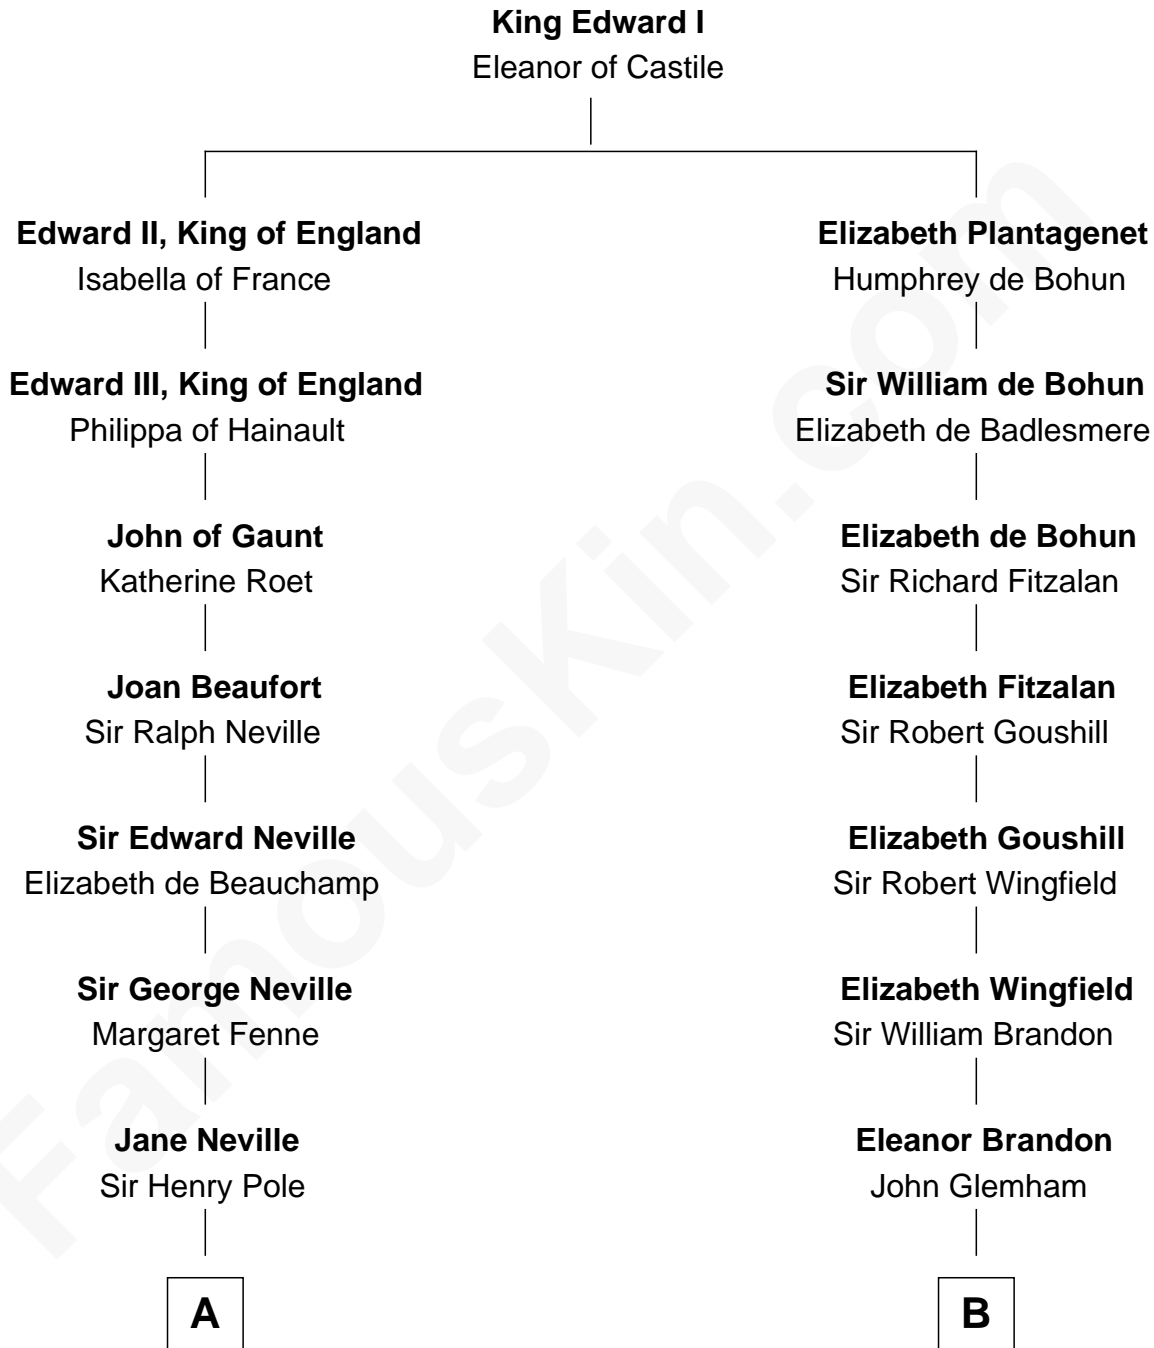

FamousKin.com Relationship Chart of

Prince William

Prince of Wales

19th cousin 2 times removed of

Henry Clay Folger

Founder of Folger Shakespeare Library and Chairman of Standard Oil

C

Charles Robert Spencer

Margaret Baring

Albert Edward John Spencer

Cynthia Elinor Beatrix Hamilton

Edward John Spencer

Frances Ruth Burke Roche

Princess Diana Frances Spencer

Charles III, King of the United Kingdom

Prince William