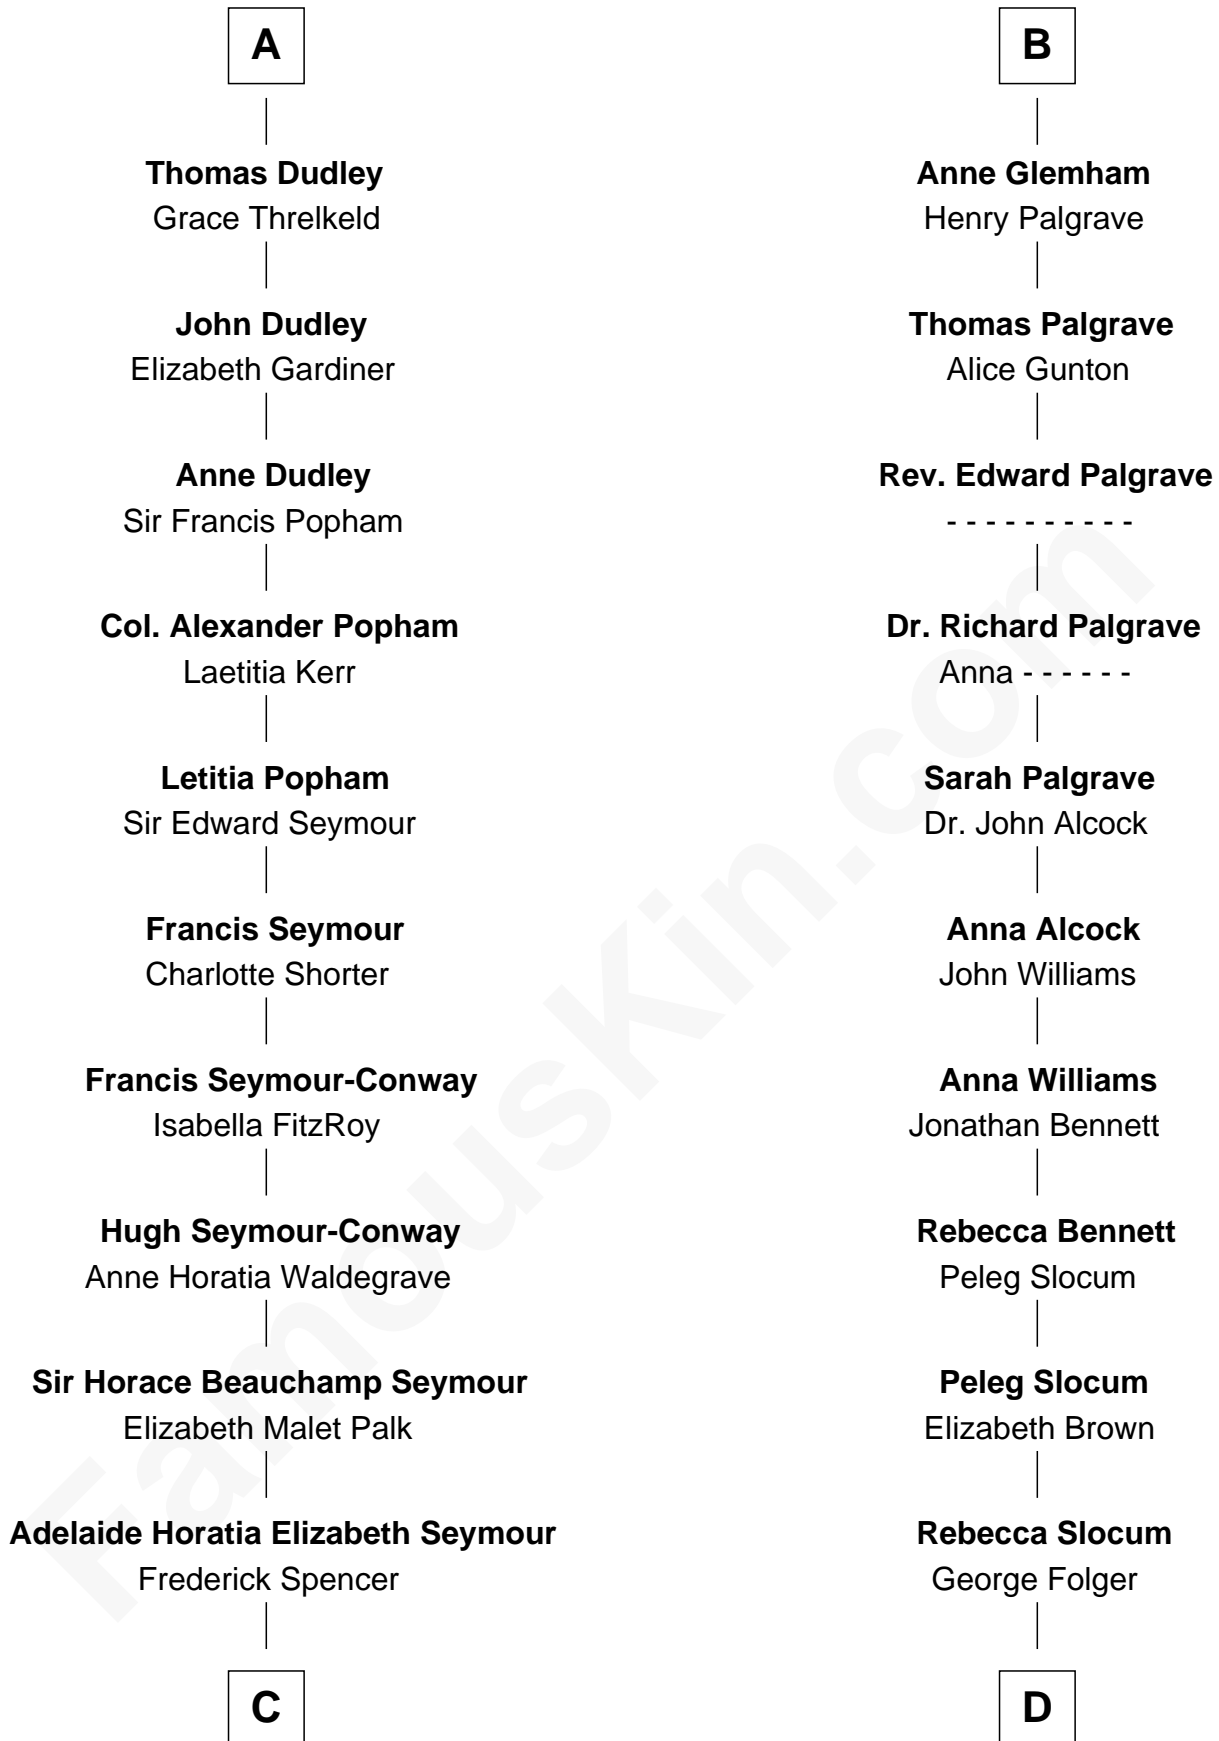

FamousKin.com
Relationship Chart of
Prince William
Prince of Wales

19th cousin 2 times removed of

Henry Clay Folger

Founder of Folger Shakespeare Library and Chairman of Standard Oil

Sir Patrick de Chaworth

Isabella de Beauchamp

C

Charles Robert Spencer

Margaret Baring

Albert Edward John Spencer

Cynthia Elinor Beatrix Hamilton

Edward John Spencer

Frances Ruth Burke Roche

Princess Diana Frances Spencer

Charles III, King of the United Kingdom

Prince William

Prince of Wales

D

Samuel Brown Folger

Nancy F. Hiller

Henry Clay Folger