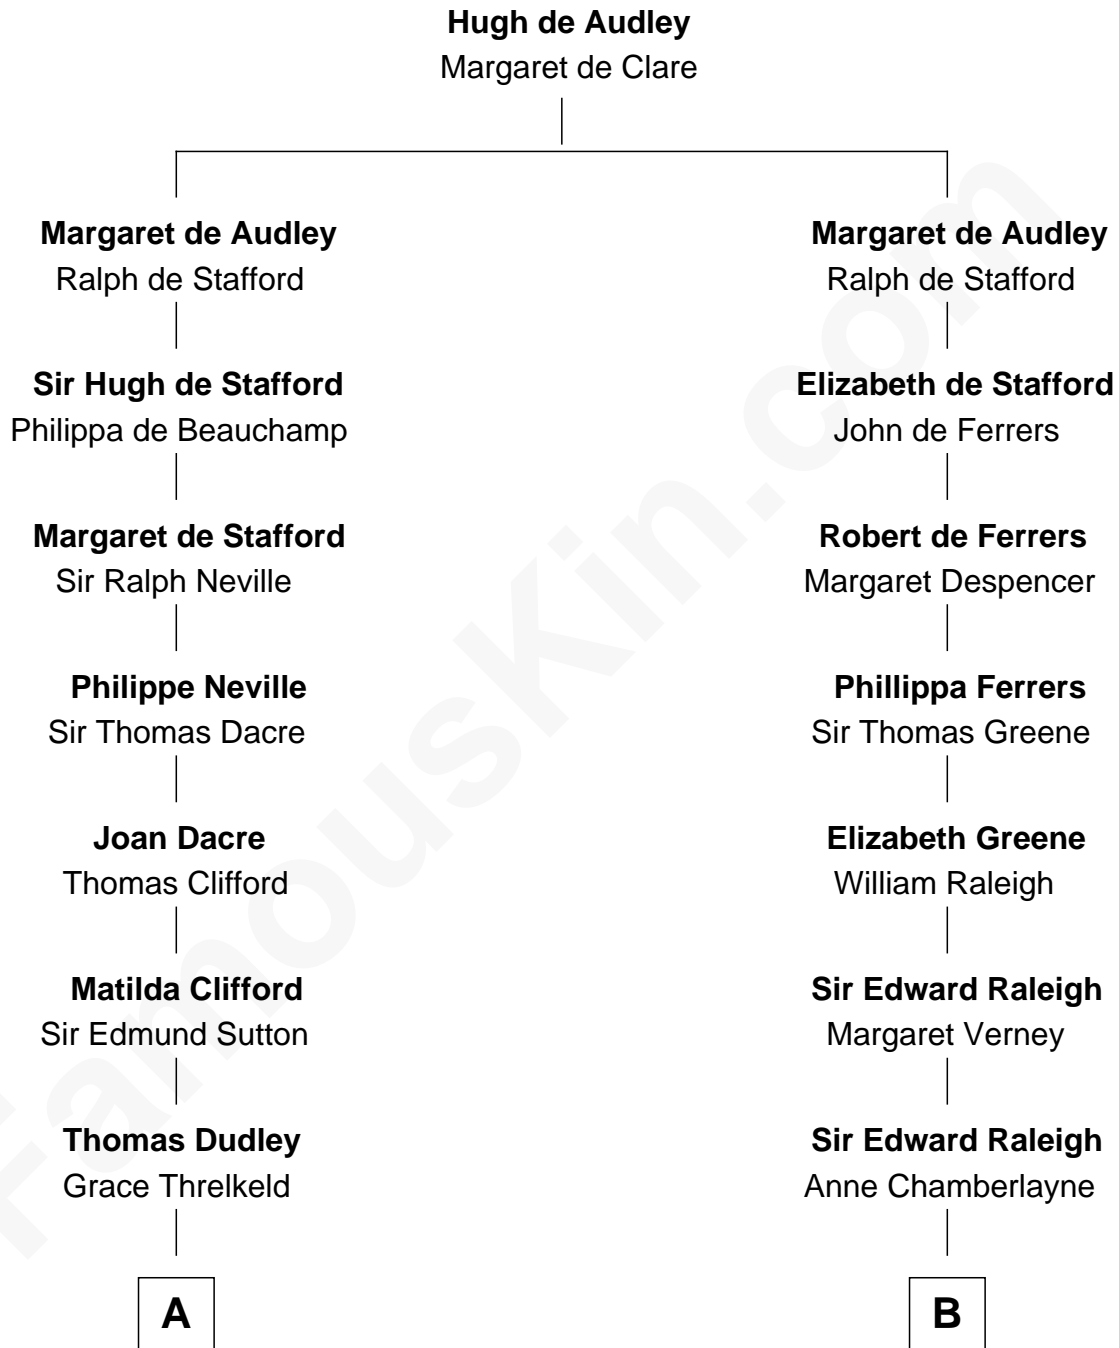

FamousKin.com
Relationship Chart of
Prince William
Prince of Wales

18th cousin 2 times removed of

Henry Clay Folger

Founder of Folger Shakespeare Library and Chairman of Standard Oil

C

Albert Edward John Spencer
Cynthia Elinor Beatrix Hamilton

Edward John Spencer
Frances Ruth Burke Roche

Princess Diana Frances Spencer
Charles III, King of the United Kingdom

Prince William
Prince of Wales

D

Henry Clay Folger
Eliza Jane Clark

Henry Clay Folger
Chairman of Standard Oil