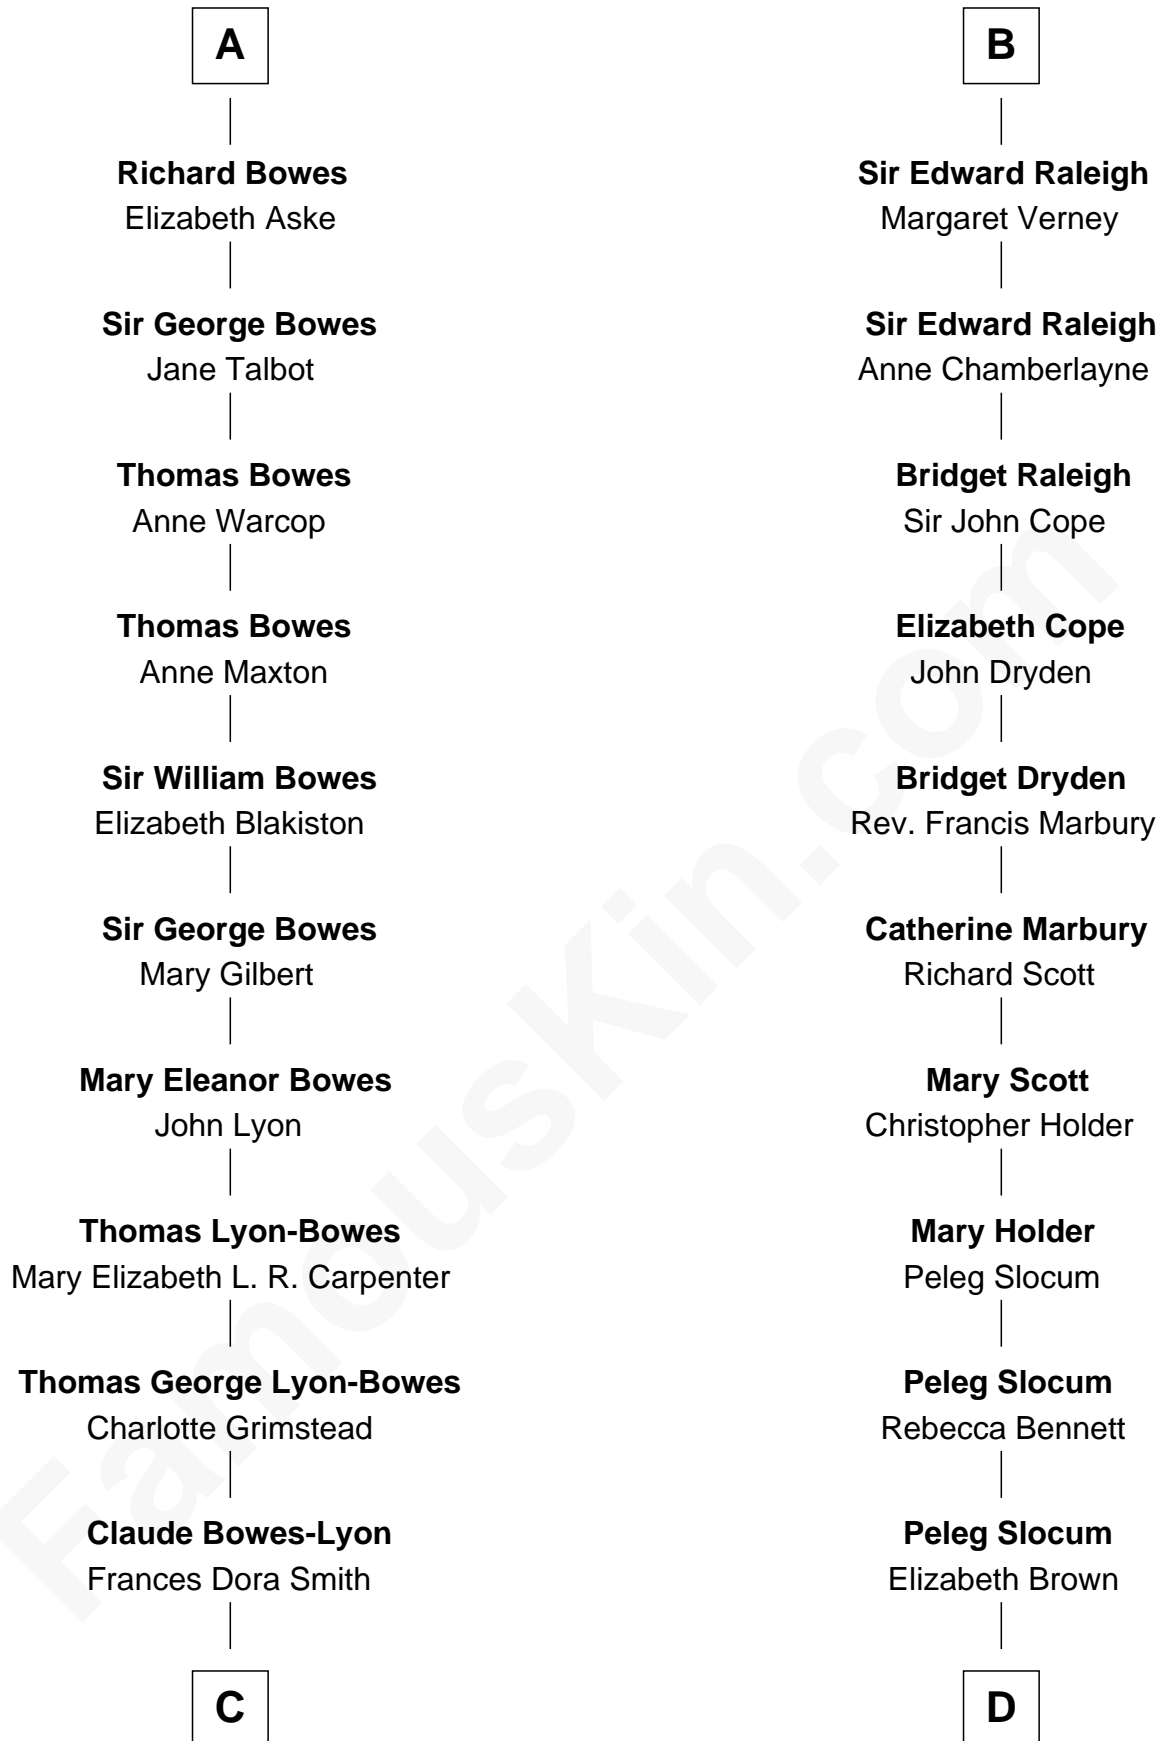

FamousKin.com Relationship Chart of

Prince William

Prince of Wales

20th cousin 1 time removed of

Henry Clay Folger

Founder of Folger Shakespeare Library and Chairman of Standard Oil

Sir Edmund Mortimer

Margaret de Fiennes

C

Claude George Bowes-Lyon
Cecilia Nina Cavendish-Bentinck

Elizabeth Bowes-Lyon
George VI, King of the United Kingdom

Elizabeth II, Queen of the United Kingdom
Prince Philip of Edinburgh

Charles III, King of the United Kingdom
Princess Diana Frances Spencer

Prince William
Prince of Wales

D

Rebecca Slocum
George Folger

Samuel Brown Folger
Nancy F. Hiller

Henry Clay Folger
Eliza Jane Clark

Henry Clay Folger
Chairman of Standard Oil