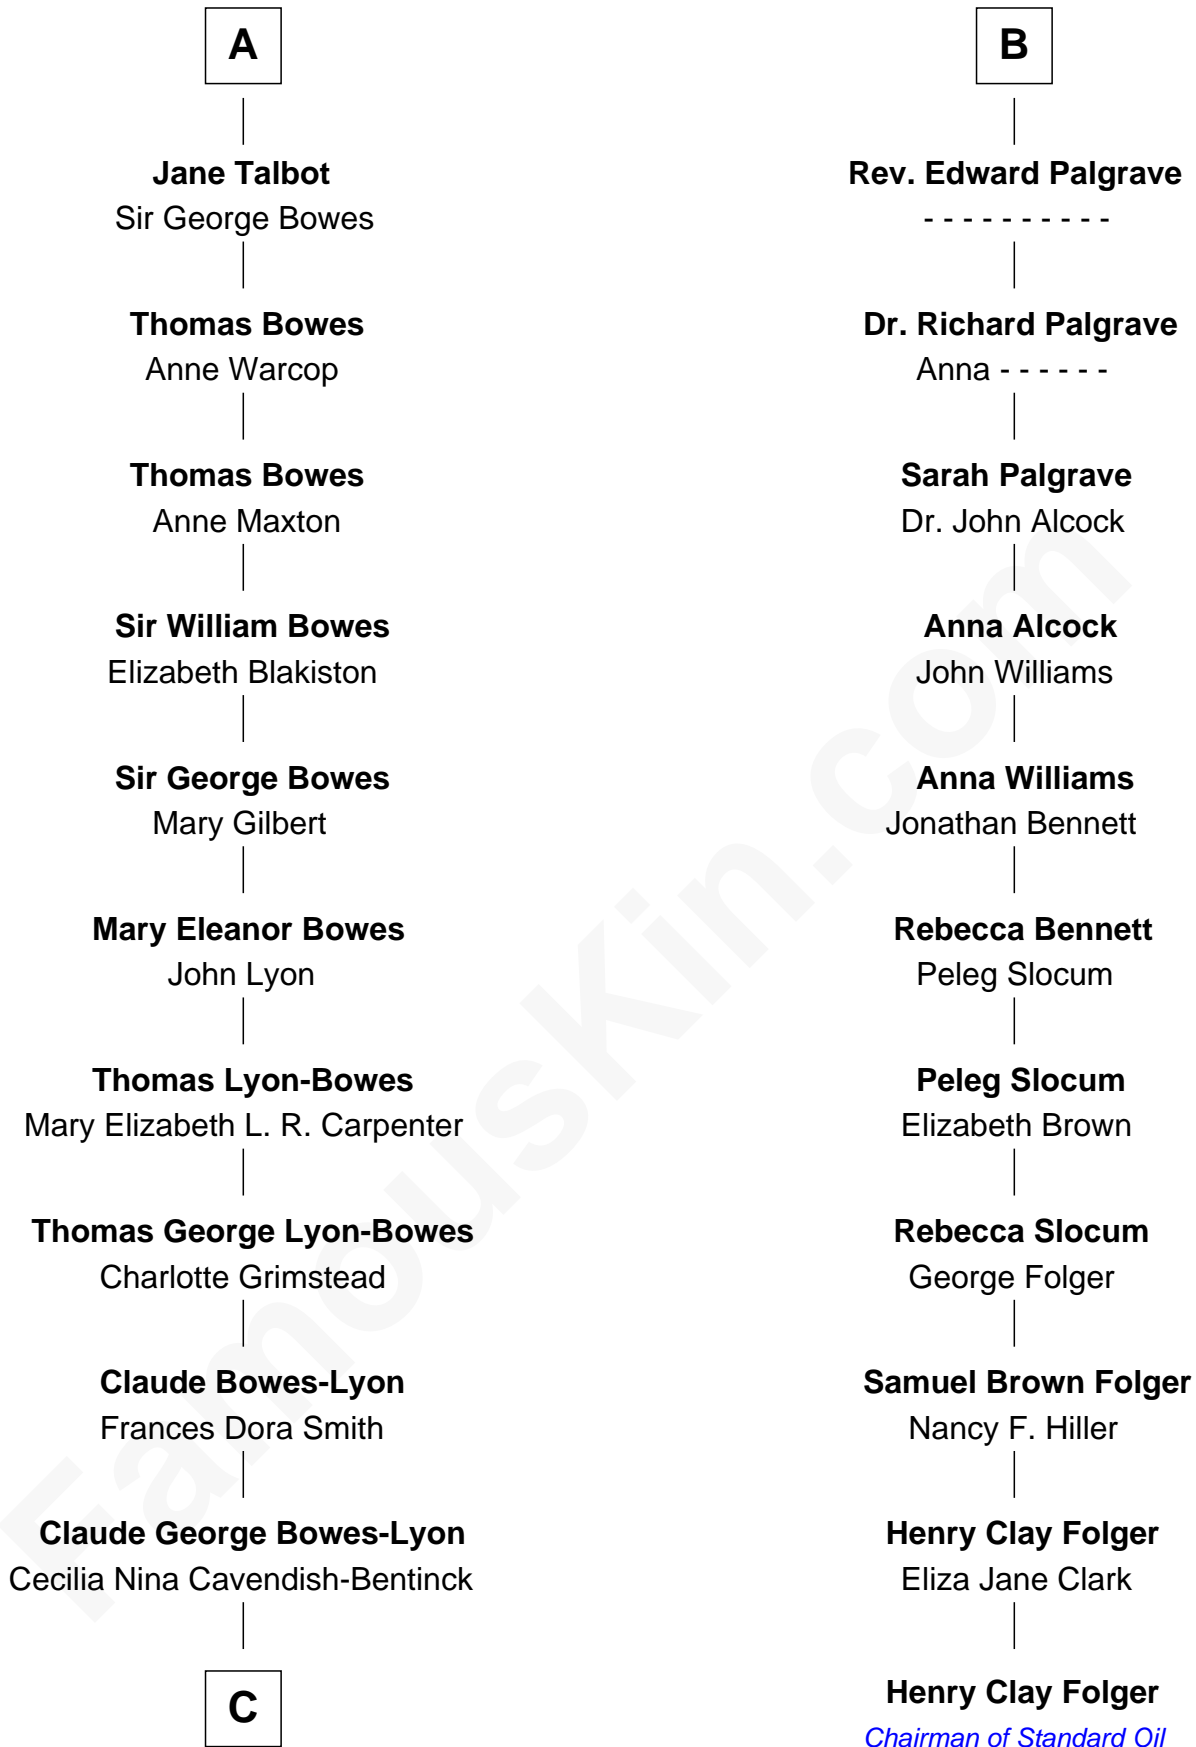

## Relationship Chart of

### Prince William

*Prince of Wales*

17th cousin 3 times removed of

### Henry Clay Folger

*Founder of Folger Shakespeare Library and Chairman of Standard Oil*

**C**

**Elizabeth Bowes-Lyon**

George VI, King of the United Kingdom

**Elizabeth II, Queen of the United Kingdom**