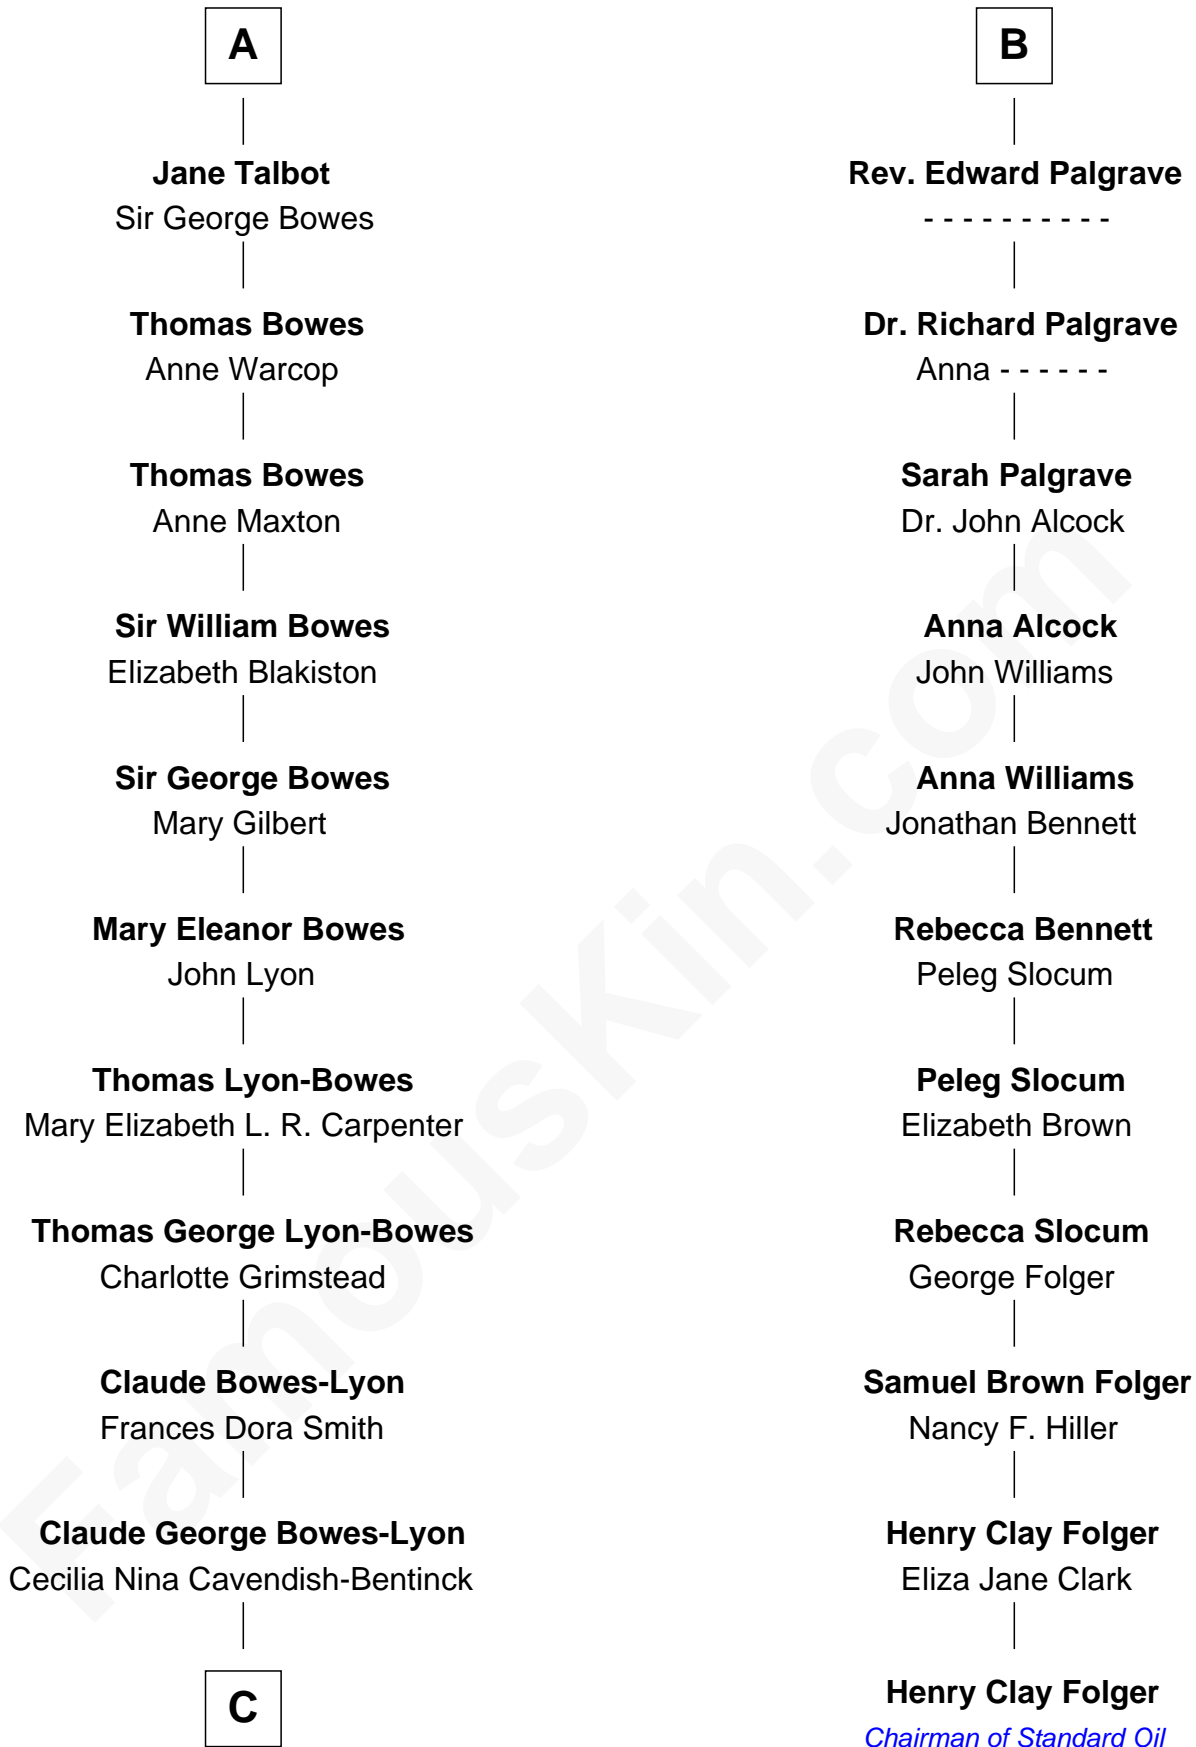

## Relationship Chart of

### Prince William

*Prince of Wales*

17th cousin 3 times removed of

### Henry Clay Folger

*Founder of Folger Shakespeare Library and Chairman of Standard Oil*

**Sir William de Bohun**  
Elizabeth de Badlesmere

**C**

**Elizabeth Bowes-Lyon**

George VI, King of the United Kingdom