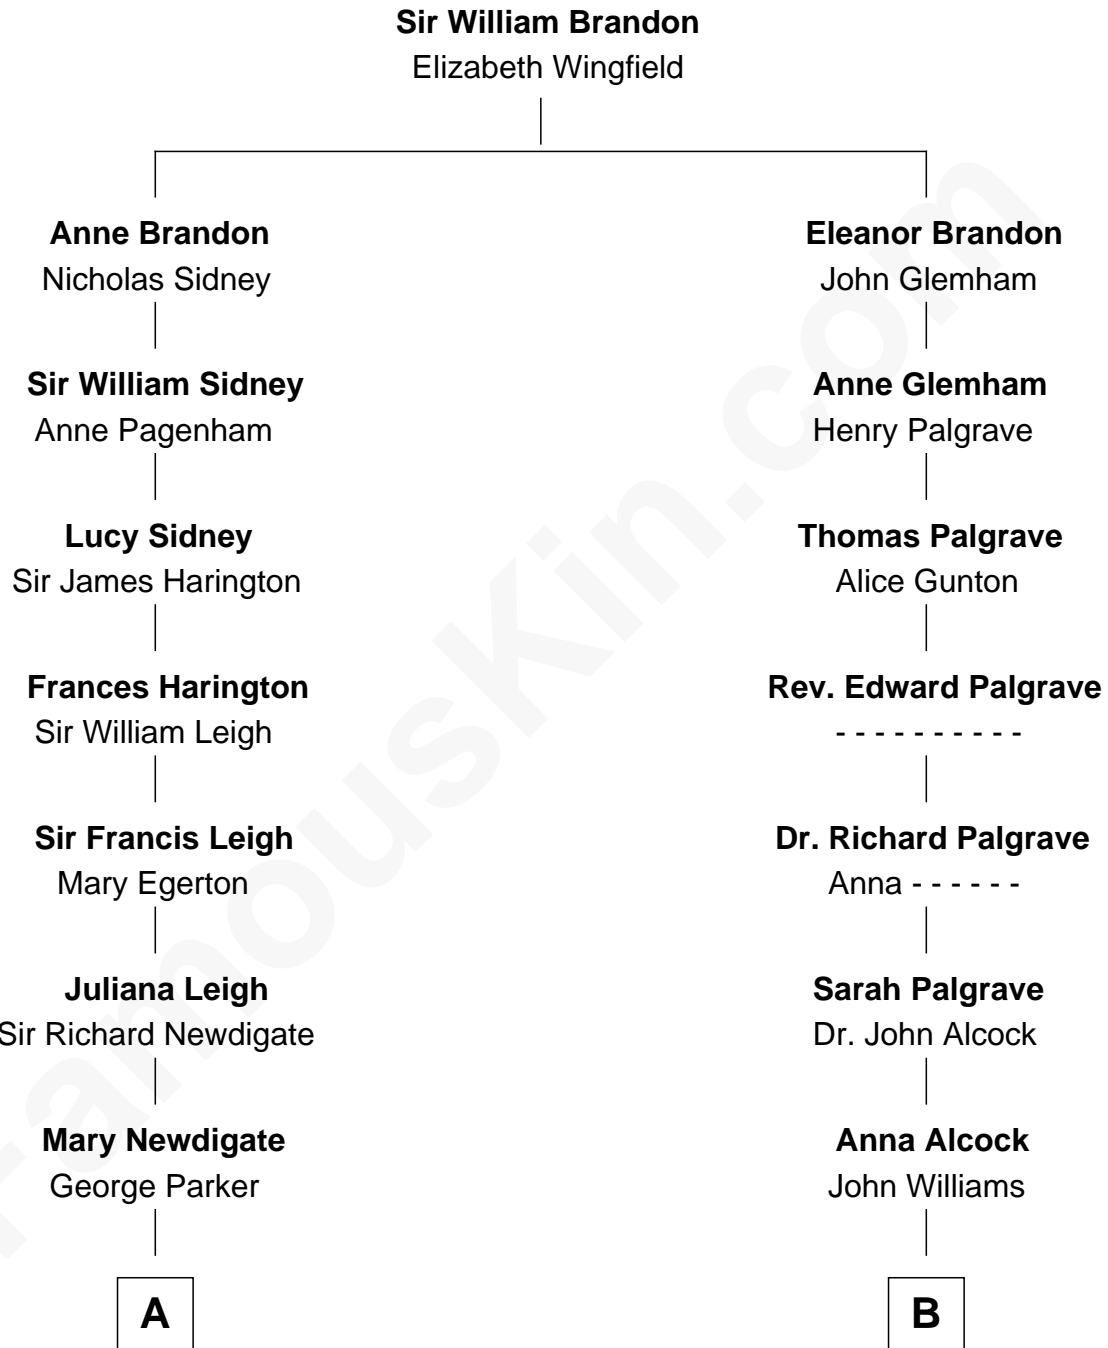

## Relationship Chart of

### Prince William

*Prince of Wales*

13th cousin 5 times removed of

### Henry Clay Folger

*Founder of Folger Shakespeare Library and Chairman of Standard Oil*

**C**

**Princess Diana Frances Spencer**  
Charles III, King of the United Kingdom

**Prince William**  
*Prince of Wales*