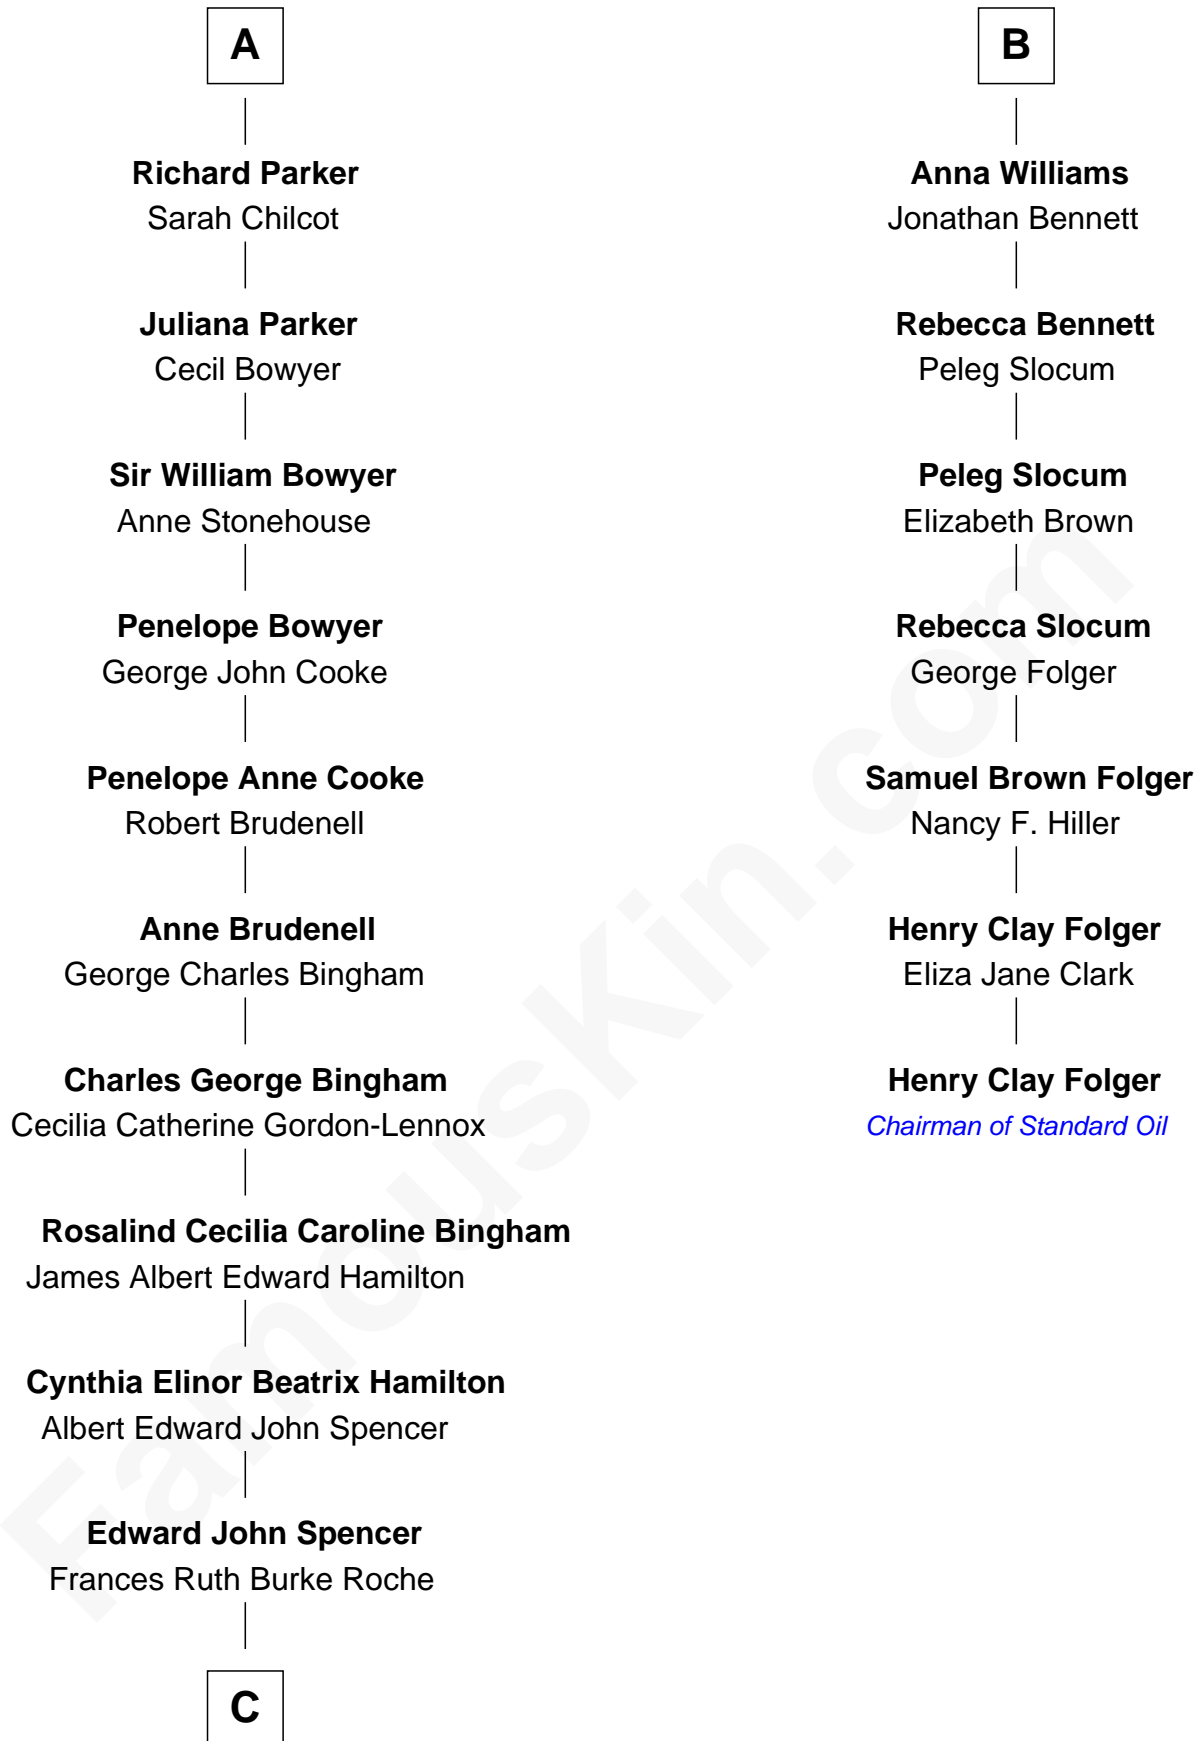

## Relationship Chart of

### Prince William

*Prince of Wales*

13th cousin 5 times removed of

### Henry Clay Folger

*Founder of Folger Shakespeare Library and Chairman of Standard Oil*

**C**

**Princess Diana Frances Spencer**  
Charles III, King of the United Kingdom

**Prince William**  
*Prince of Wales*