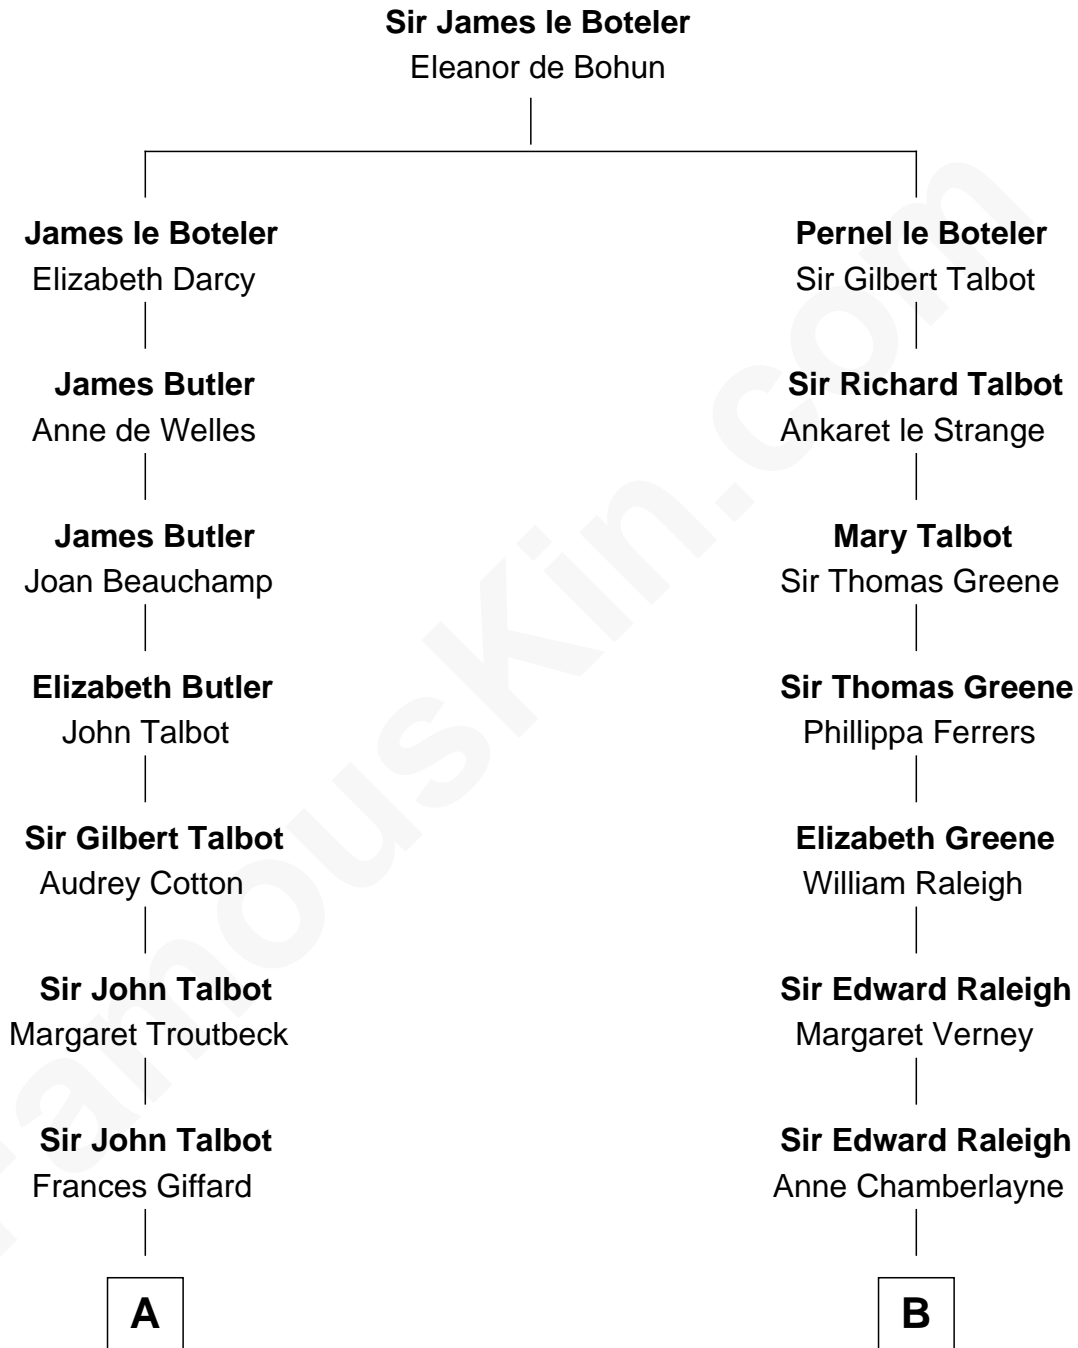

FamousKin.com

Relationship Chart of

Prince William

Prince of Wales

18th cousin 2 times removed of

Henry Clay Folger

Founder of Folger Shakespeare Library and Chairman of Standard Oil

C

Elizabeth Bowes-Lyon

George VI, King of the United Kingdom

Elizabeth II, Queen of the United Kingdom

Prince Philip of Edinburgh

Charles III, King of the United Kingdom

Princess Diana Frances Spencer

Prince William

Prince of Wales

D

Henry Clay Folger

Eliza Jane Clark

Henry Clay Folger

Chairman of Standard Oil

FamousKin.com