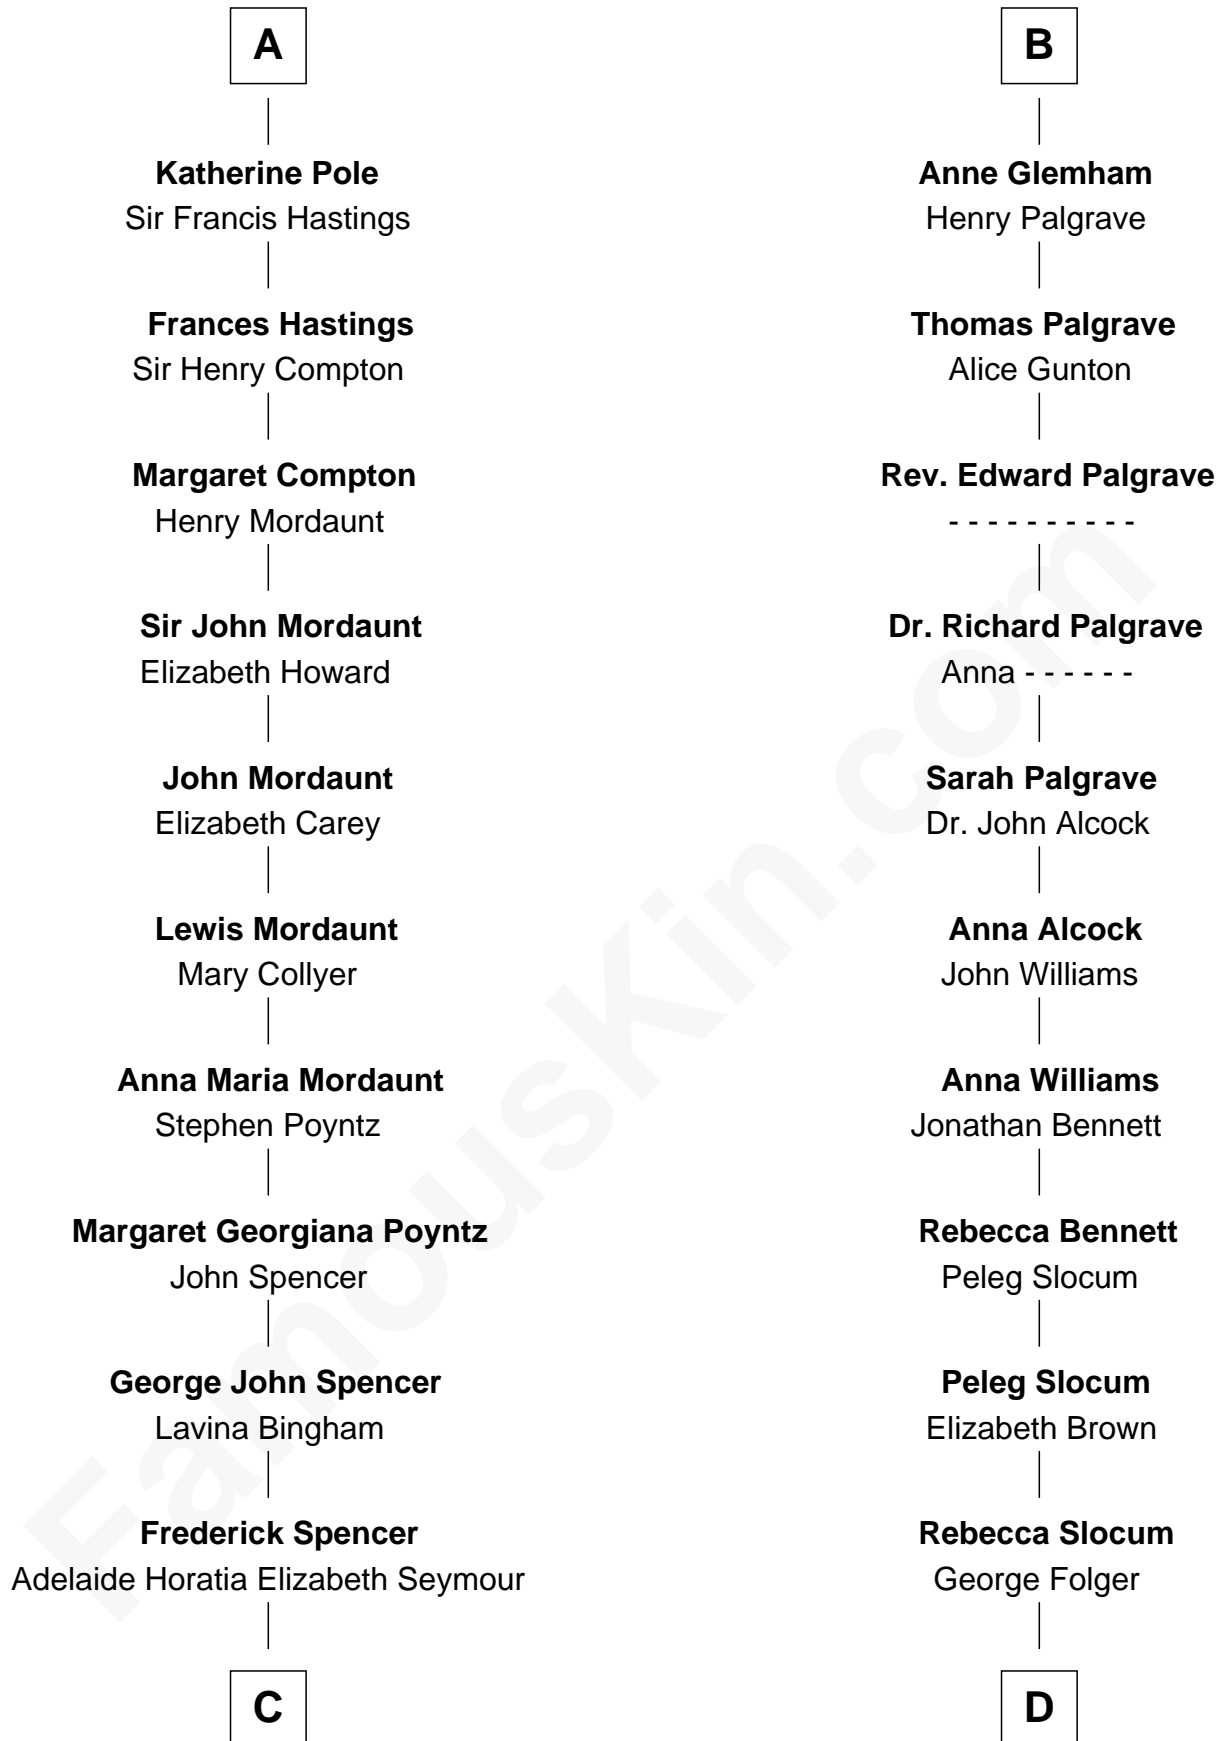

FamousKin.com

Relationship Chart of

Prince William

Prince of Wales

18th cousin 3 times removed of

J. A. Folger
Founder of Folger Coffee Company

C

Charles Robert Spencer

Margaret Baring

Albert Edward John Spencer

Cynthia Elinor Beatrix Hamilton

Edward John Spencer

Frances Ruth Burke Roche

Princess Diana Frances Spencer

Charles III, King of the United Kingdom

Prince William