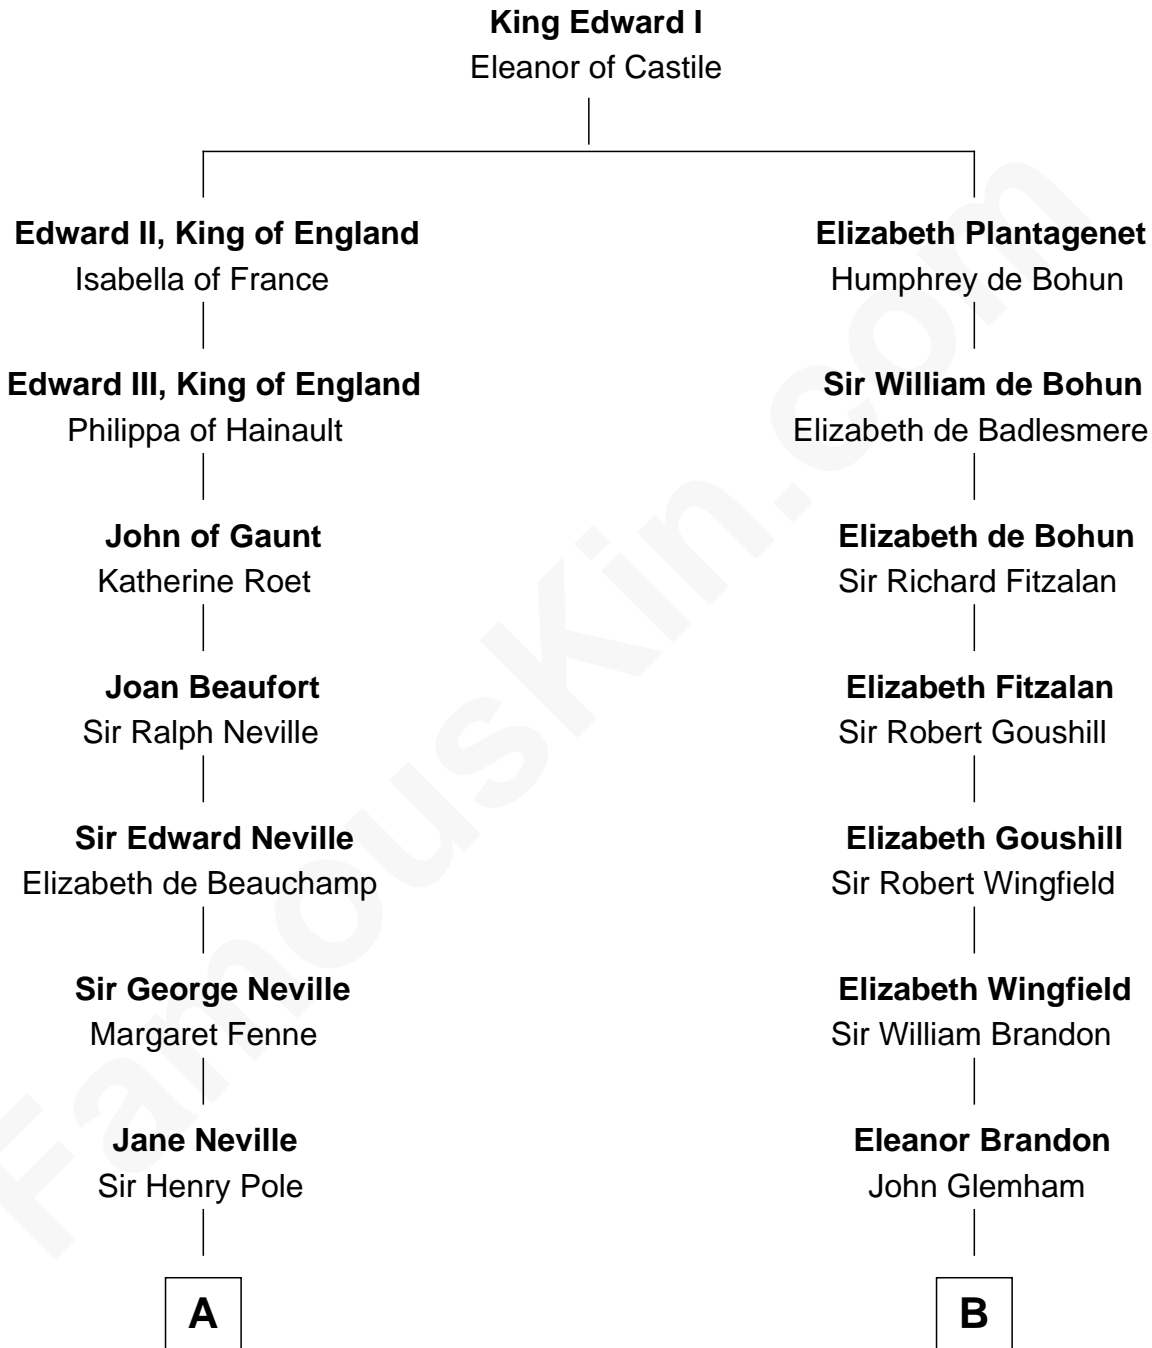

FamousKin.com

Relationship Chart of

Prince William

Prince of Wales

18th cousin 3 times removed of

J. A. Folger
Founder of Folger Coffee Company

C

Charles Robert Spencer

Margaret Baring

Albert Edward John Spencer

Cynthia Elinor Beatrix Hamilton

Edward John Spencer

Frances Ruth Burke Roche

Princess Diana Frances Spencer

Charles III, King of the United Kingdom

Prince William