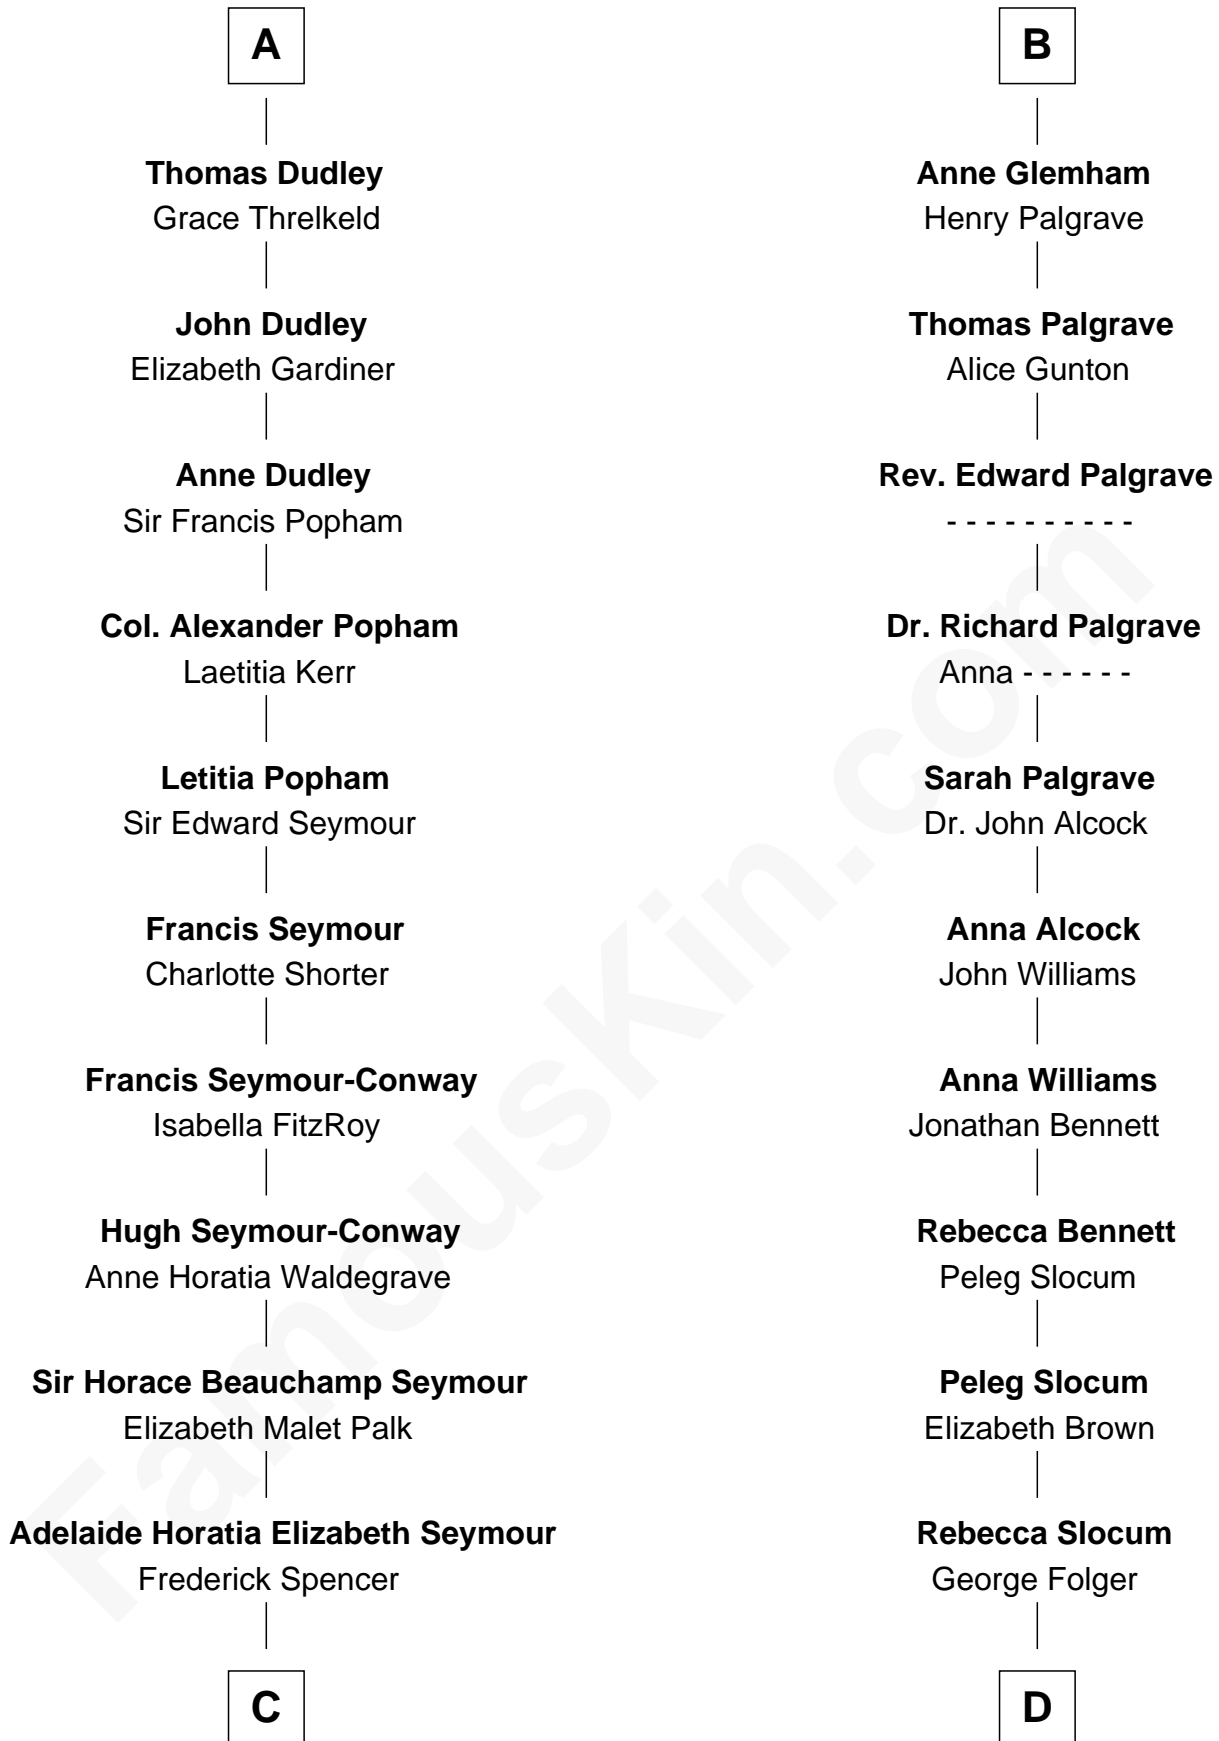

FamousKin.com
Relationship Chart of
Prince William
Prince of Wales

18th cousin 3 times removed of

J. A. Folger
Founder of Folger Coffee Company

Sir Patrick de Chaworth
 Isabella de Beauchamp

Maud de Chaworth
 Henry Plantagenet

Maud de Chaworth
 Henry Plantagenet

Eleanor Plantagenet
 Richard Fitzalan

Sir Richard Fitzalan
 Elizabeth de Bohun

Elizabeth Fitzalan
 Sir Robert Goushill

Elizabeth Goushill
 Sir Robert Wingfield

Elizabeth Wingfield
 Sir William Brandon

Eleanor Brandon
 John Glemham

B

C

Charles Robert Spencer

Margaret Baring

Albert Edward John Spencer

Cynthia Elinor Beatrix Hamilton

Edward John Spencer