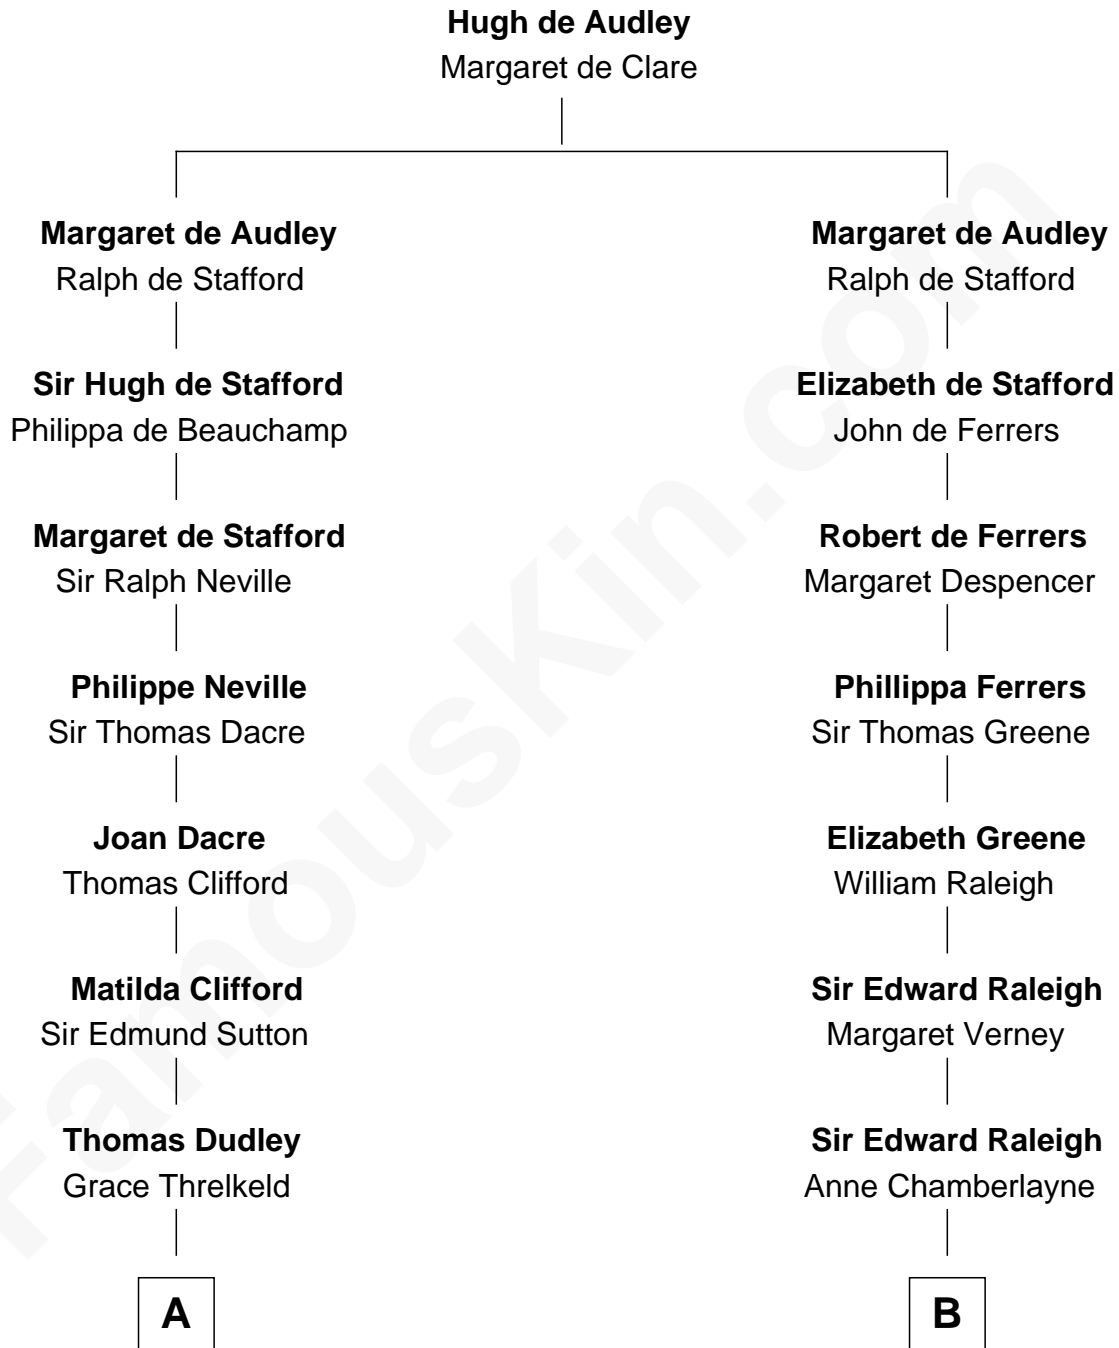

FamousKin.com

Relationship Chart of

Prince William

Prince of Wales

17th cousin 3 times removed of

J. A. Folger
Founder of Folger Coffee Company

C

—
Albert Edward John Spencer

Cynthia Elinor Beatrix Hamilton

—
Edward John Spencer

Frances Ruth Burke Roche

—
Princess Diana Frances Spencer

Charles III, King of the United Kingdom

—
Prince William

Prince of Wales