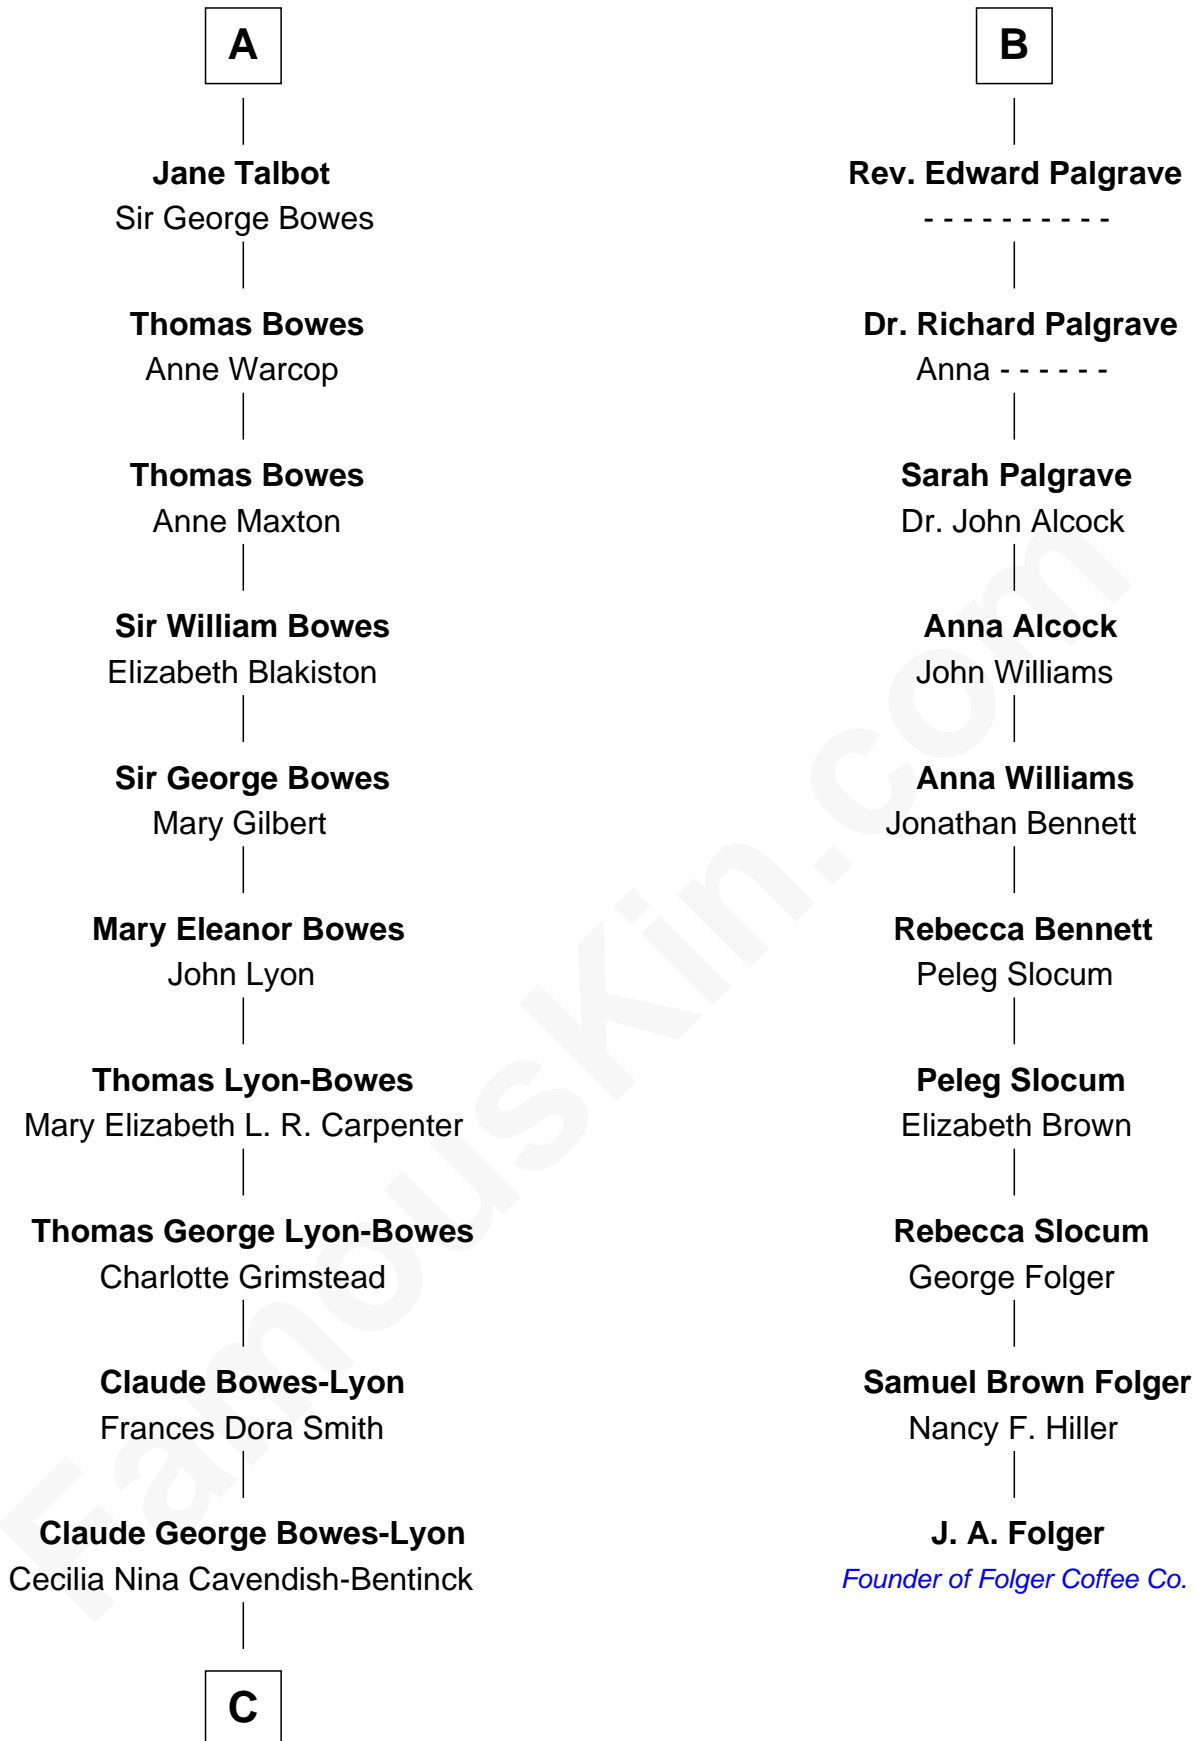

FamousKin.com

Relationship Chart of

Prince William

Prince of Wales

16th cousin 4 times removed of

J. A. Folger
Founder of Folger Coffee Company

C

Elizabeth Bowes-Lyon

George VI, King of the United Kingdom

Elizabeth II, Queen of the United Kingdom

Prince Philip of Edinburgh

Charles III, King of the United Kingdom

Princess Diana Frances Spencer

Prince William

Prince of Wales