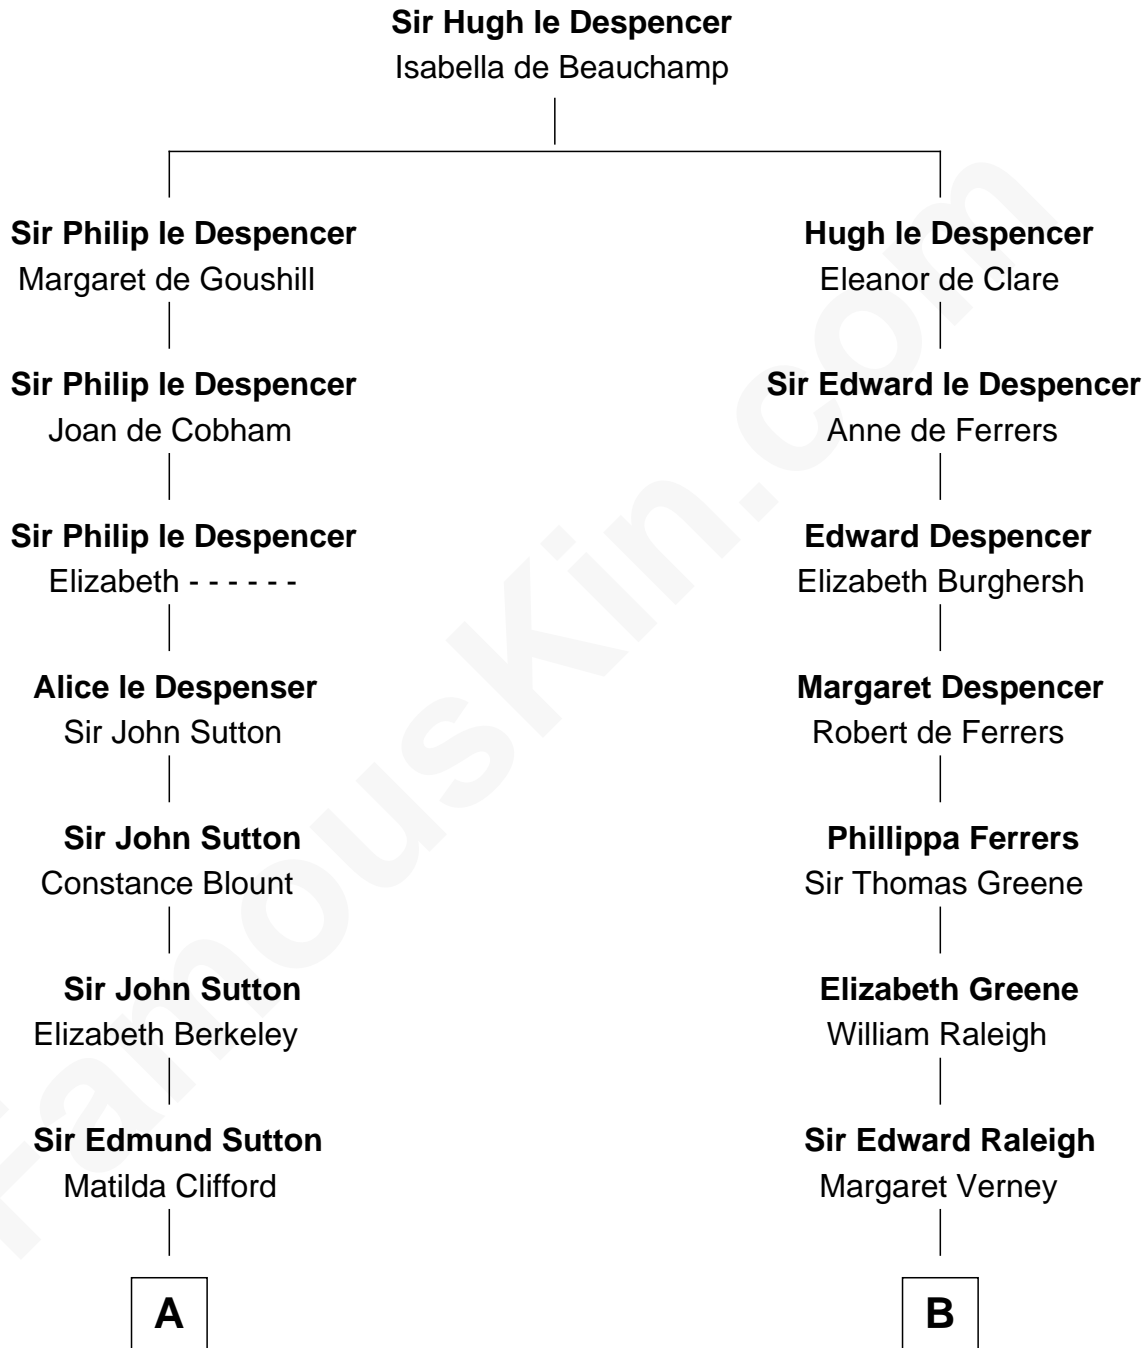

FamousKin.com

Relationship Chart of

Prince William

Prince of Wales

18th cousin 3 times removed of

J. A. Folger
Founder of Folger Coffee Company

C

Charles Robert Spencer

Margaret Baring

Albert Edward John Spencer

Cynthia Elinor Beatrix Hamilton

Edward John Spencer

Frances Ruth Burke Roche

Princess Diana Frances Spencer

Charles III, King of the United Kingdom

Prince William