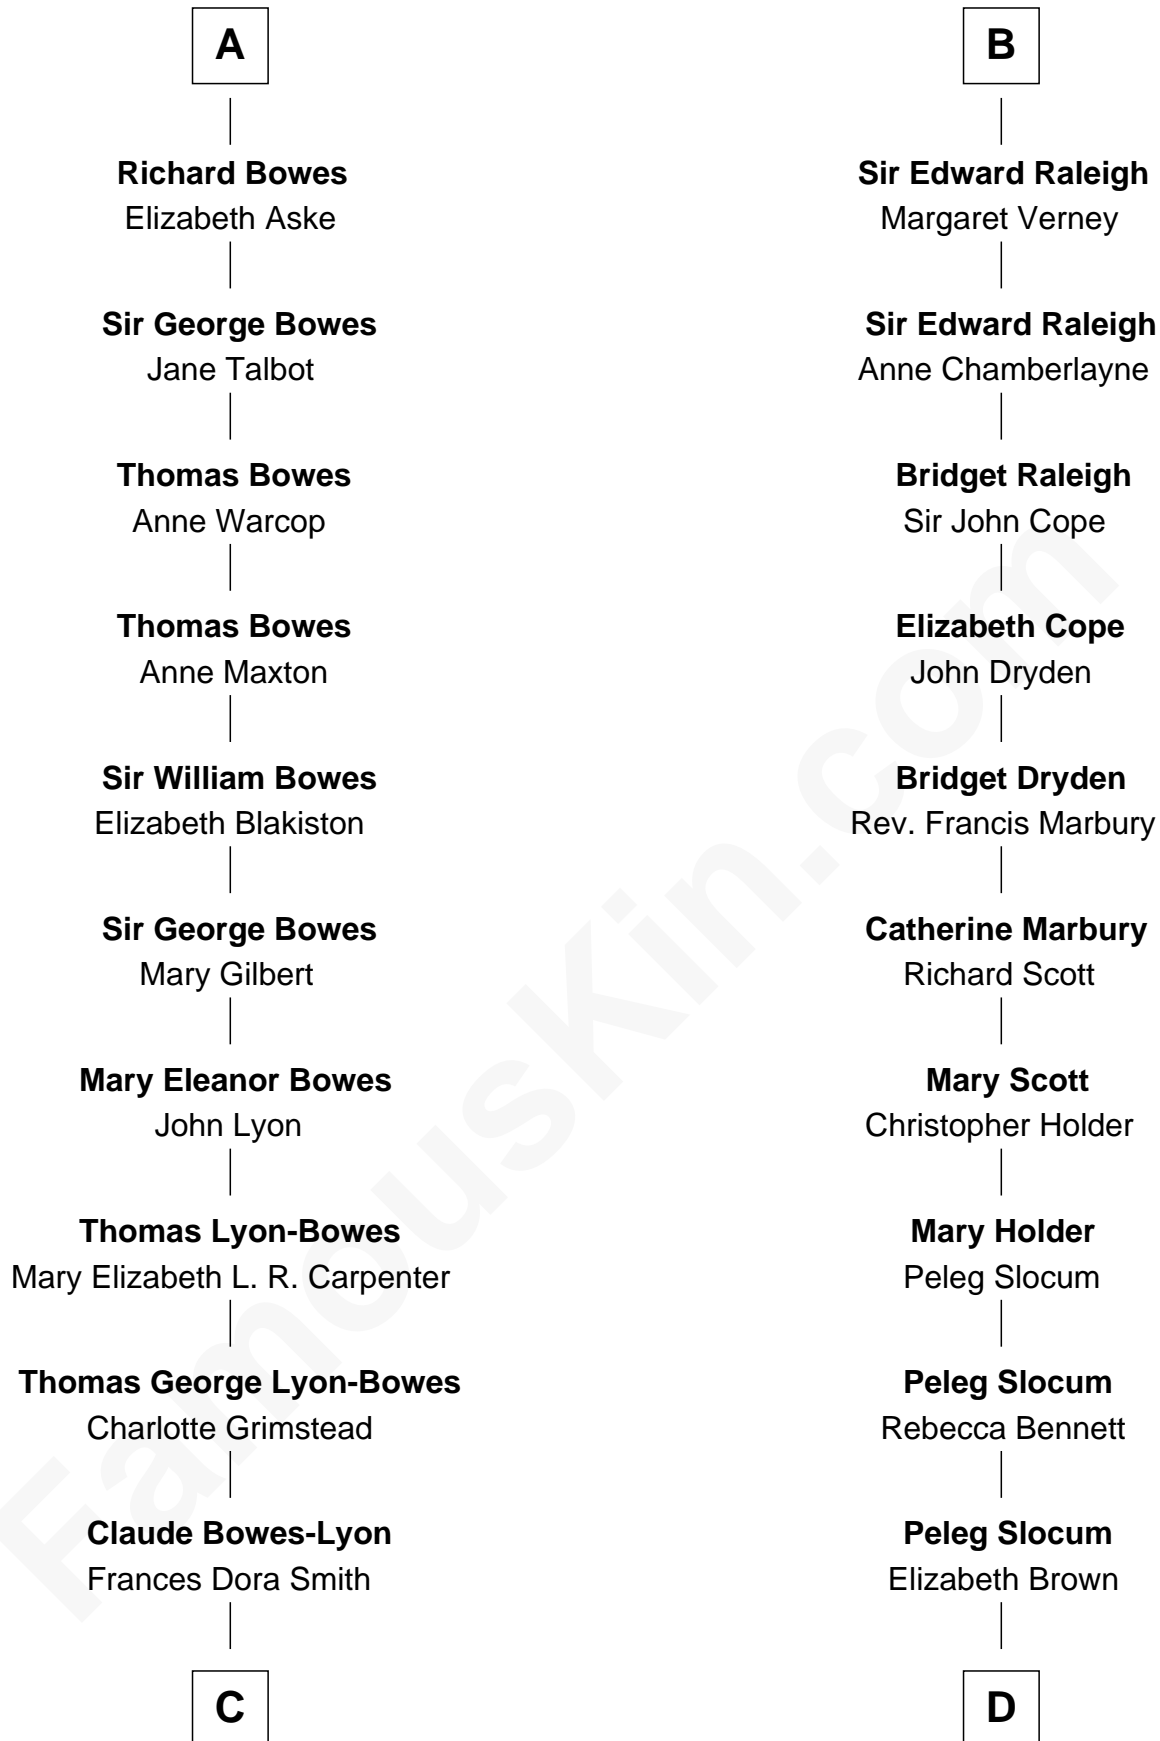

## Relationship Chart of

### Prince William

*Prince of Wales*

19th cousin 2 times removed of

**J. A. Folger**  
*Founder of Folger Coffee Company*

**Sir James de Audley**  
 Ela Longespee

**C**

**Claude George Bowes-Lyon**  
Cecilia Nina Cavendish-Bentinck

**Elizabeth Bowes-Lyon**  
George VI, King of the United Kingdom

**Elizabeth II, Queen of the United Kingdom**  
Prince Philip of Edinburgh

**Charles III, King of the United Kingdom**  
Princess Diana Frances Spencer