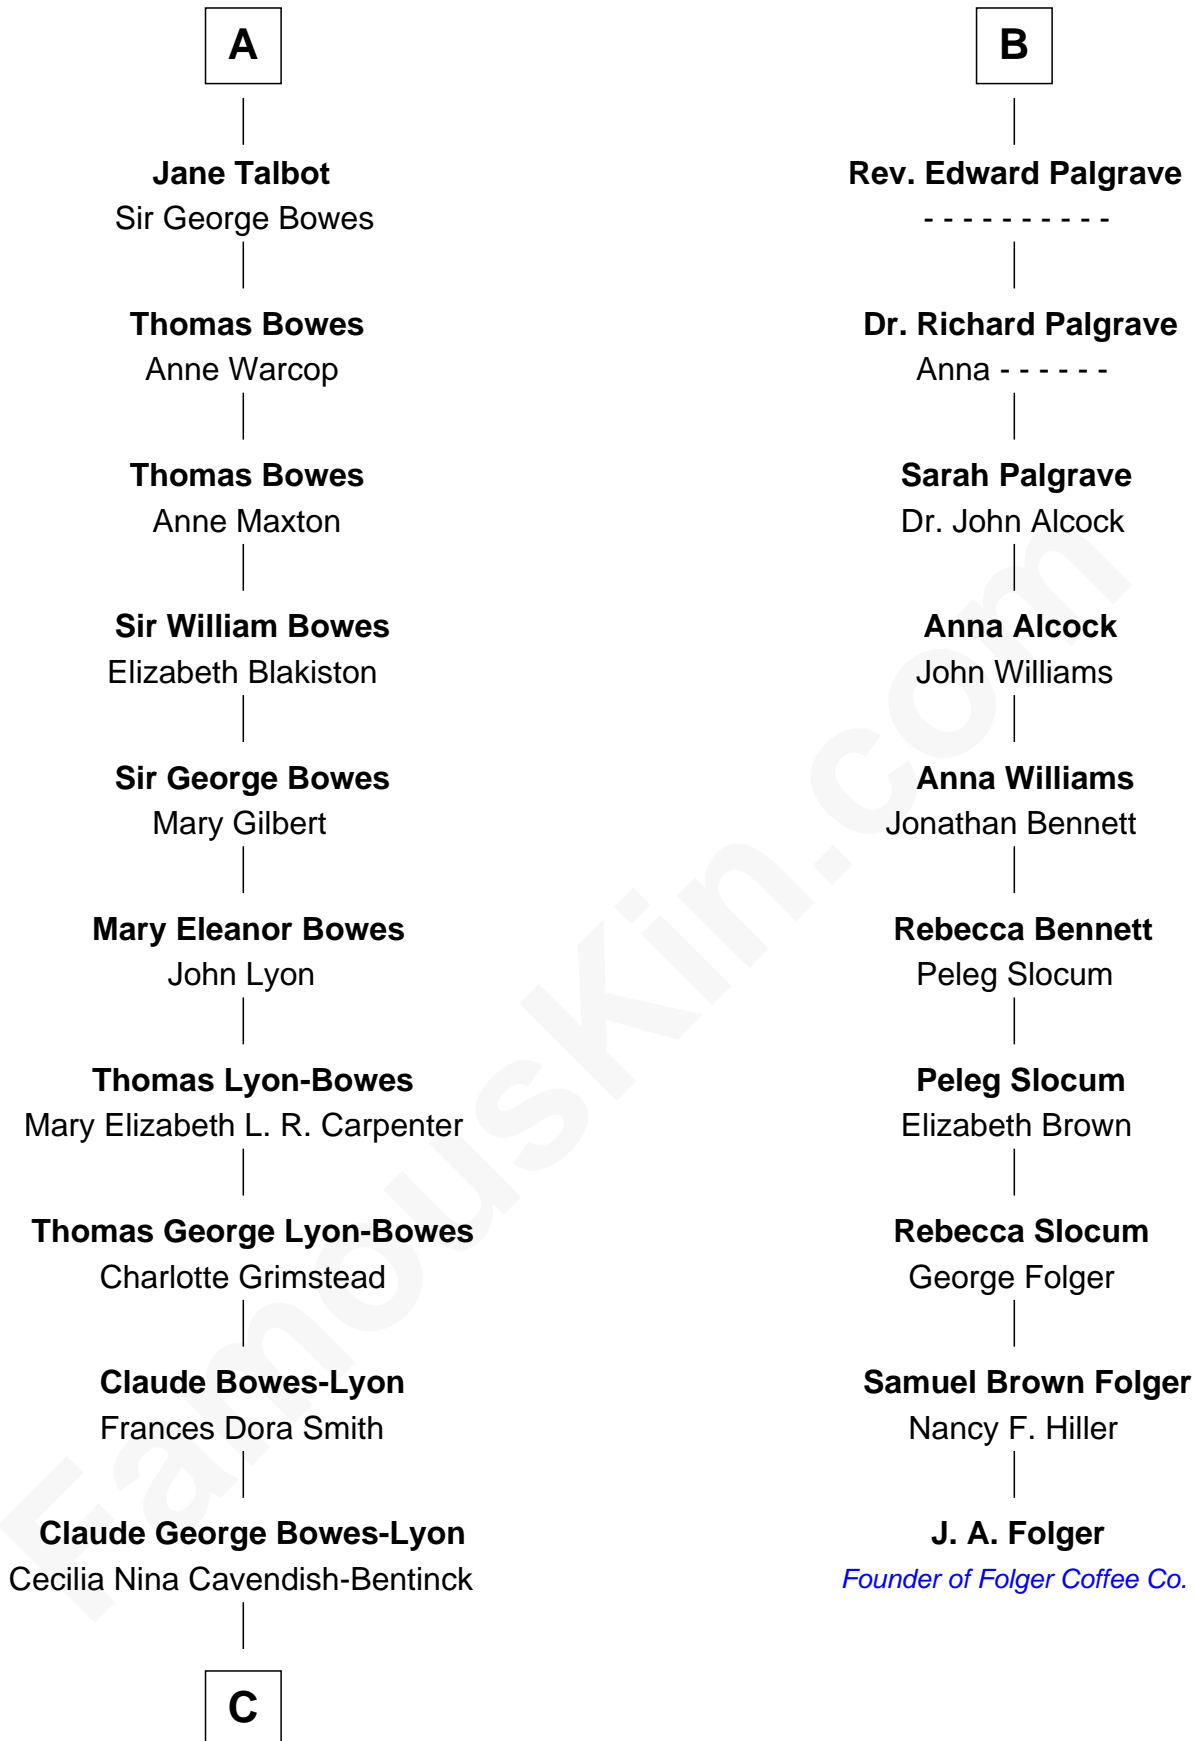

FamousKin.com

Relationship Chart of

Prince William

Prince of Wales

16th cousin 4 times removed of

J. A. Folger
Founder of Folger Coffee Company

Sir William de Bohun
 Elizabeth de Badlesmere

C

Elizabeth Bowes-Lyon

George VI, King of the United Kingdom

Elizabeth II, Queen of the United Kingdom

Prince Philip of Edinburgh

Charles III, King of the United Kingdom

Princess Diana Frances Spencer

Prince William