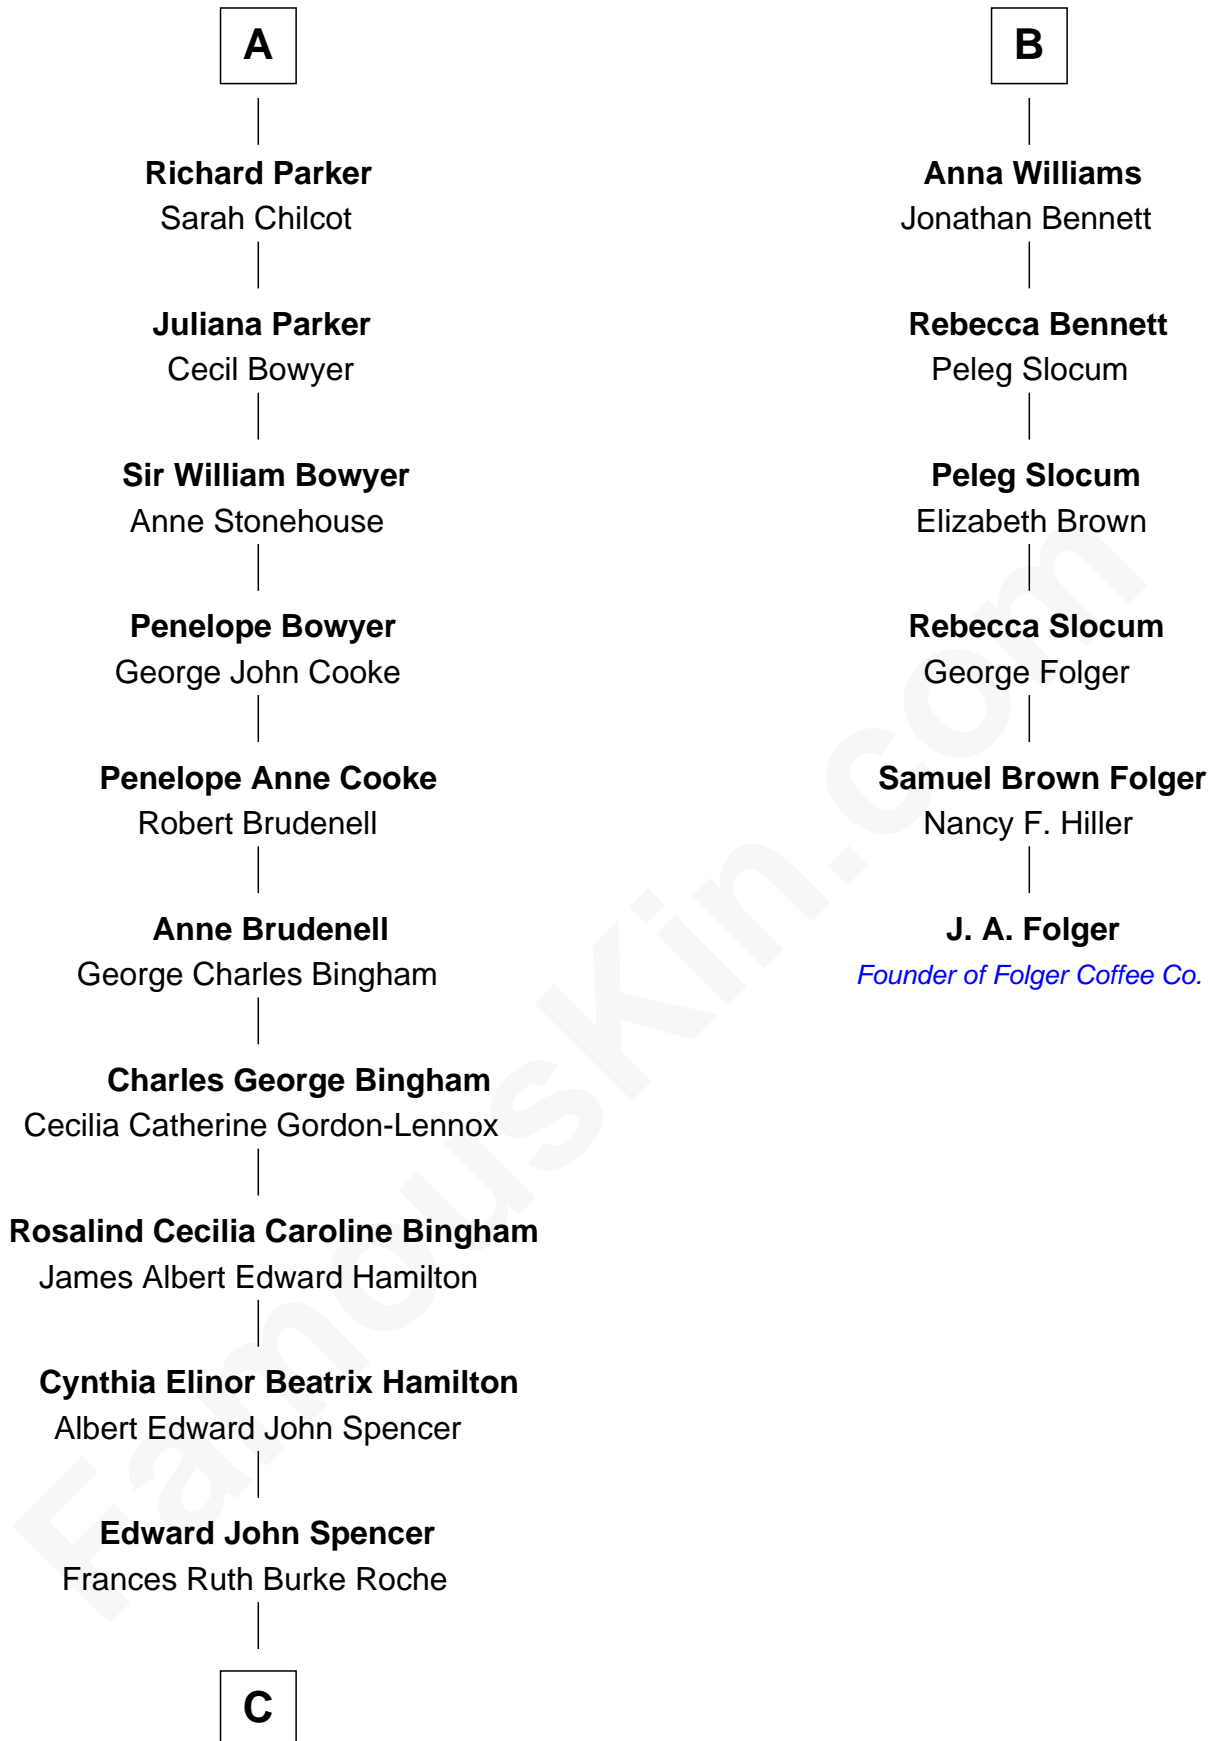

FamousKin.com
Relationship Chart of
Prince William
Prince of Wales

12th cousin 6 times removed of

J. A. Folger
Founder of Folger Coffee Company

C

Princess Diana Frances Spencer
Charles III, King of the United Kingdom