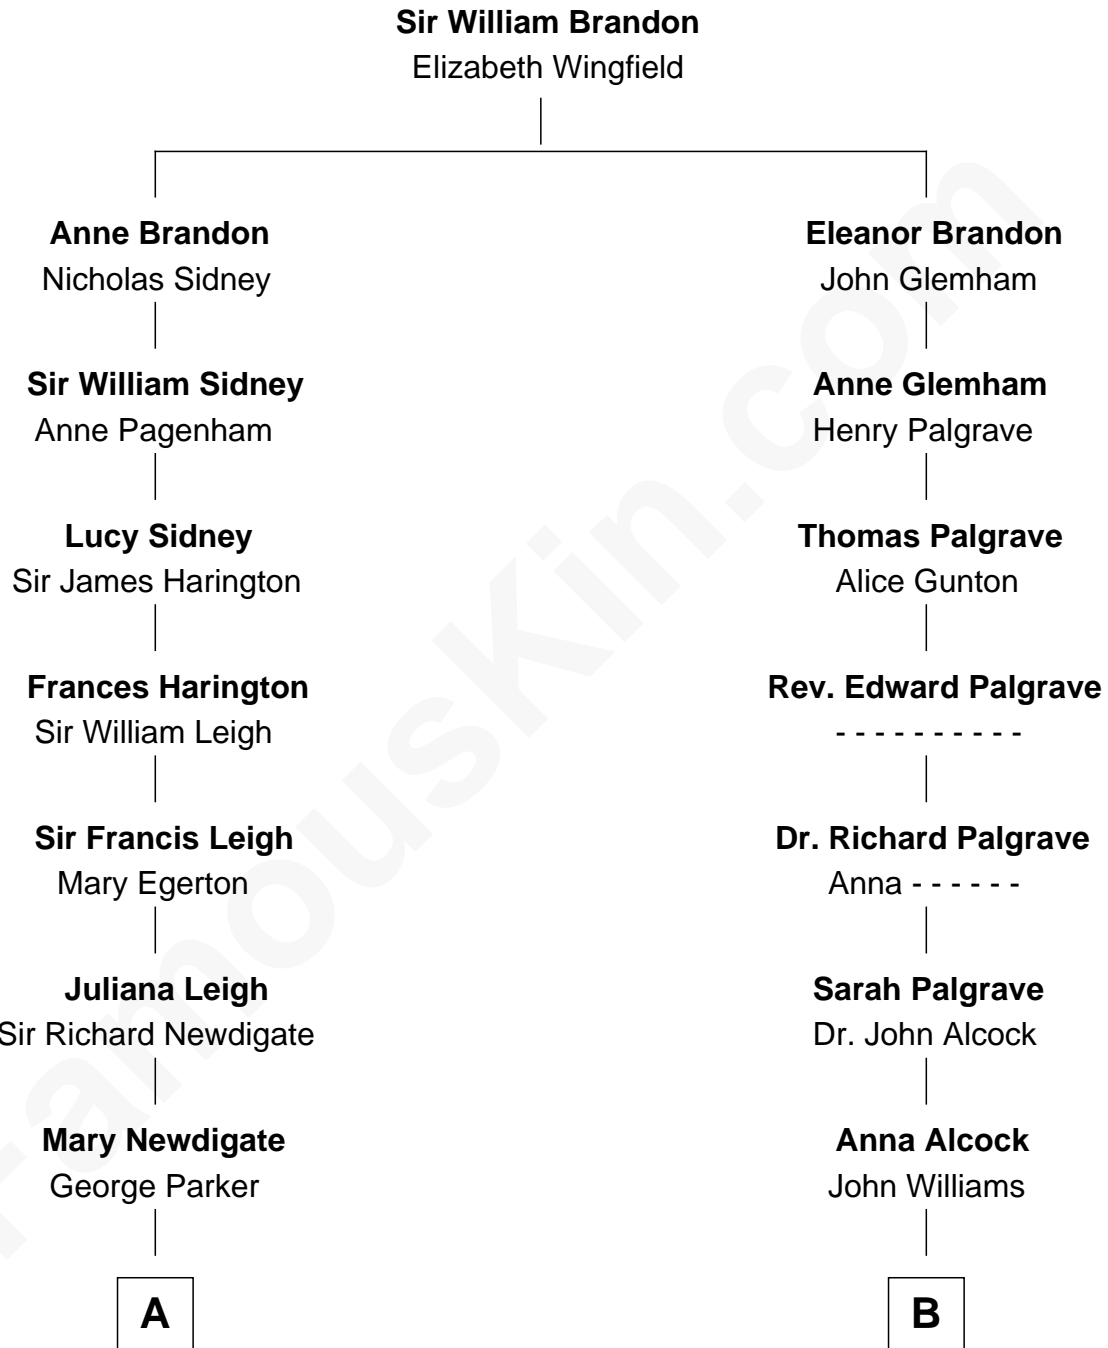

FamousKin.com
Relationship Chart of
Prince William
Prince of Wales

12th cousin 6 times removed of

J. A. Folger
Founder of Folger Coffee Company

C

Princess Diana Frances Spencer
Charles III, King of the United Kingdom

Prince William
Prince of Wales

FamousKin.com