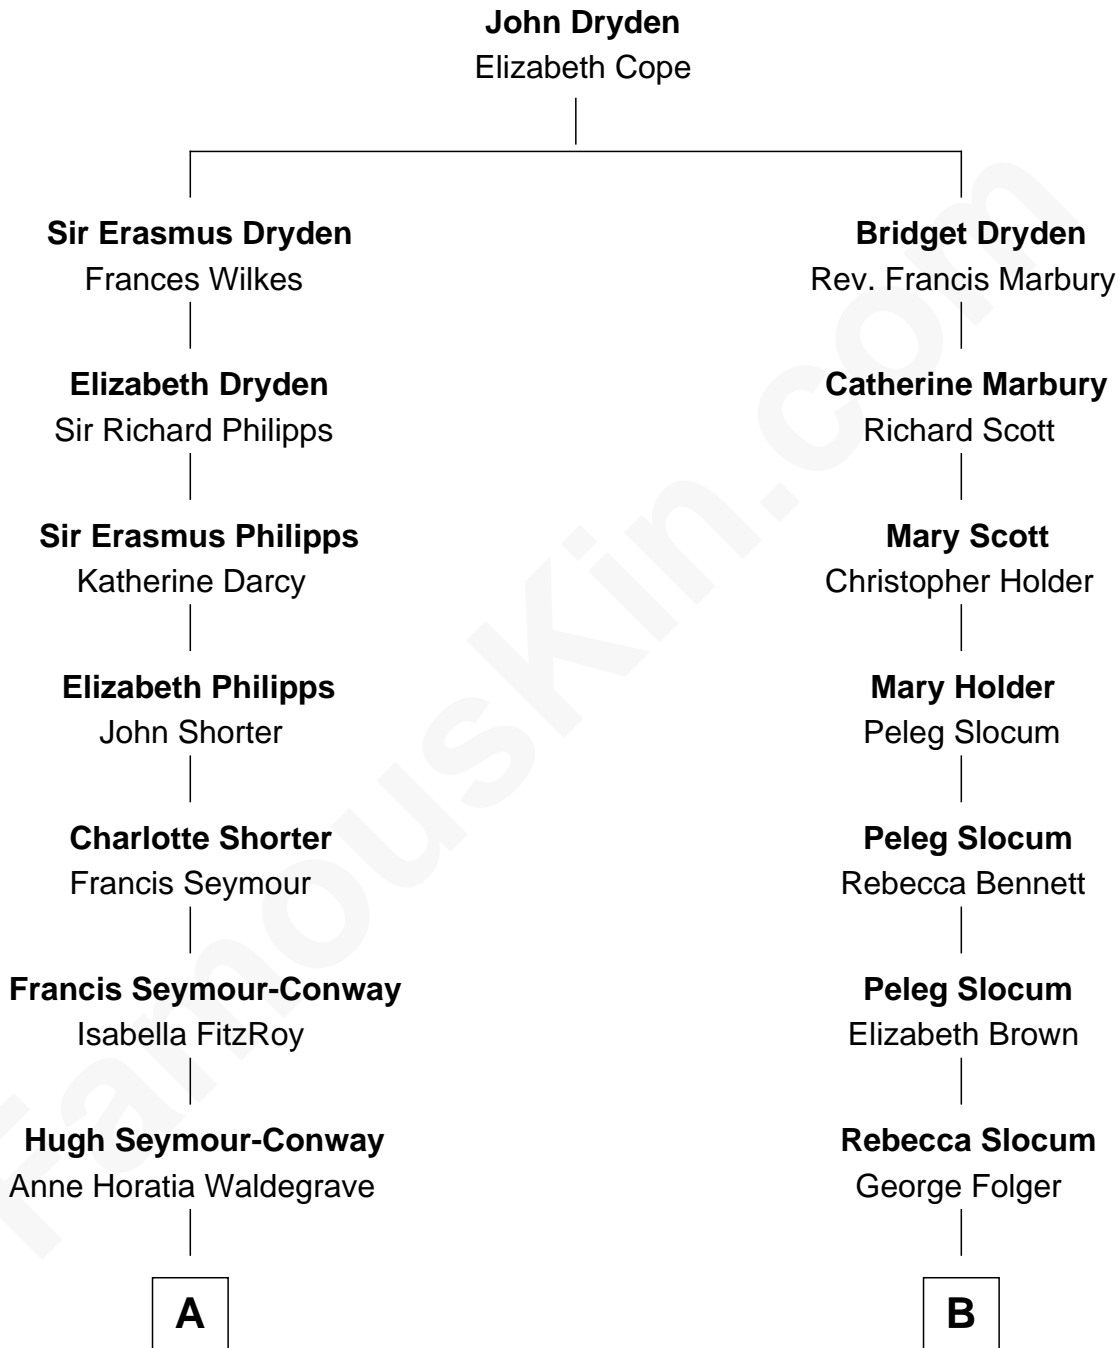

# FamousKin.com

## Relationship Chart of

### Prince William

*Prince of Wales*

8th cousin 5 times removed of

**J. A. Folger**  
*Founder of Folger Coffee Company*

**A**

**Sir Horace Beauchamp Seymour**

Elizabeth Malet Palk

**Adelaide Horatia Elizabeth Seymour**

Frederick Spencer

**Charles Robert Spencer**

Margaret Baring

**Albert Edward John Spencer**

Cynthia Elinor Beatrix Hamilton

**Edward John Spencer**

Frances Ruth Burke Roche

**Princess Diana Frances Spencer**