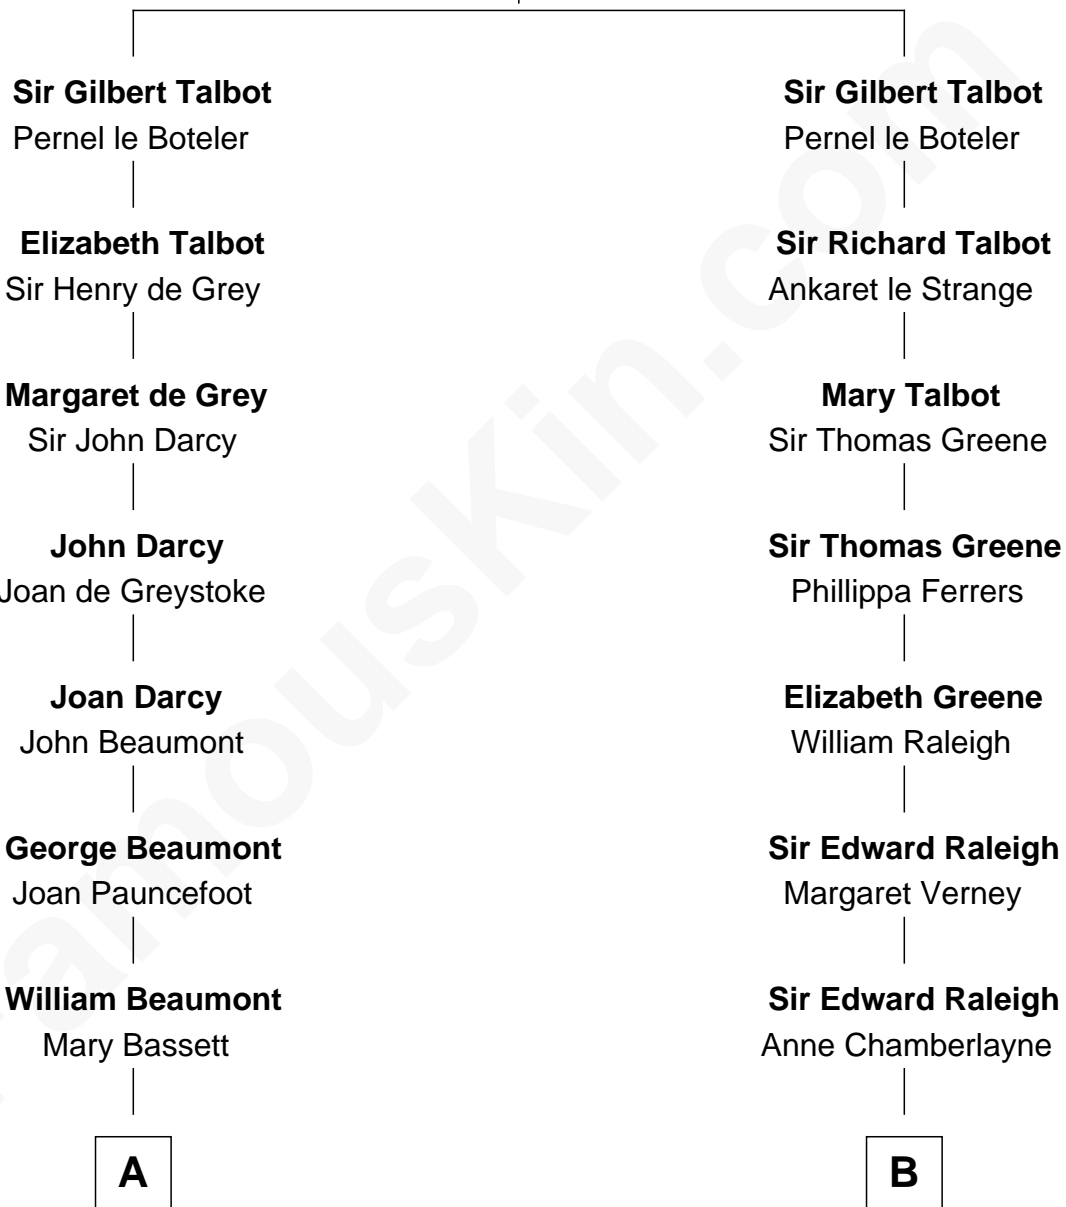

FamousKin.com
Relationship Chart of
Prince William
Prince of Wales

17th cousin 4 times removed of

J. A. Folger
Founder of Folger Coffee Company

Richard Talbot
 Elizabeth Comyn

C

Rosalind Cecilia Caroline Bingham

James Albert Edward Hamilton

Cynthia Elinor Beatrix Hamilton

Albert Edward John Spencer

Edward John Spencer

Frances Ruth Burke Roche

Princess Diana Frances Spencer

Charles III, King of the United Kingdom

Prince William

Prince of Wales