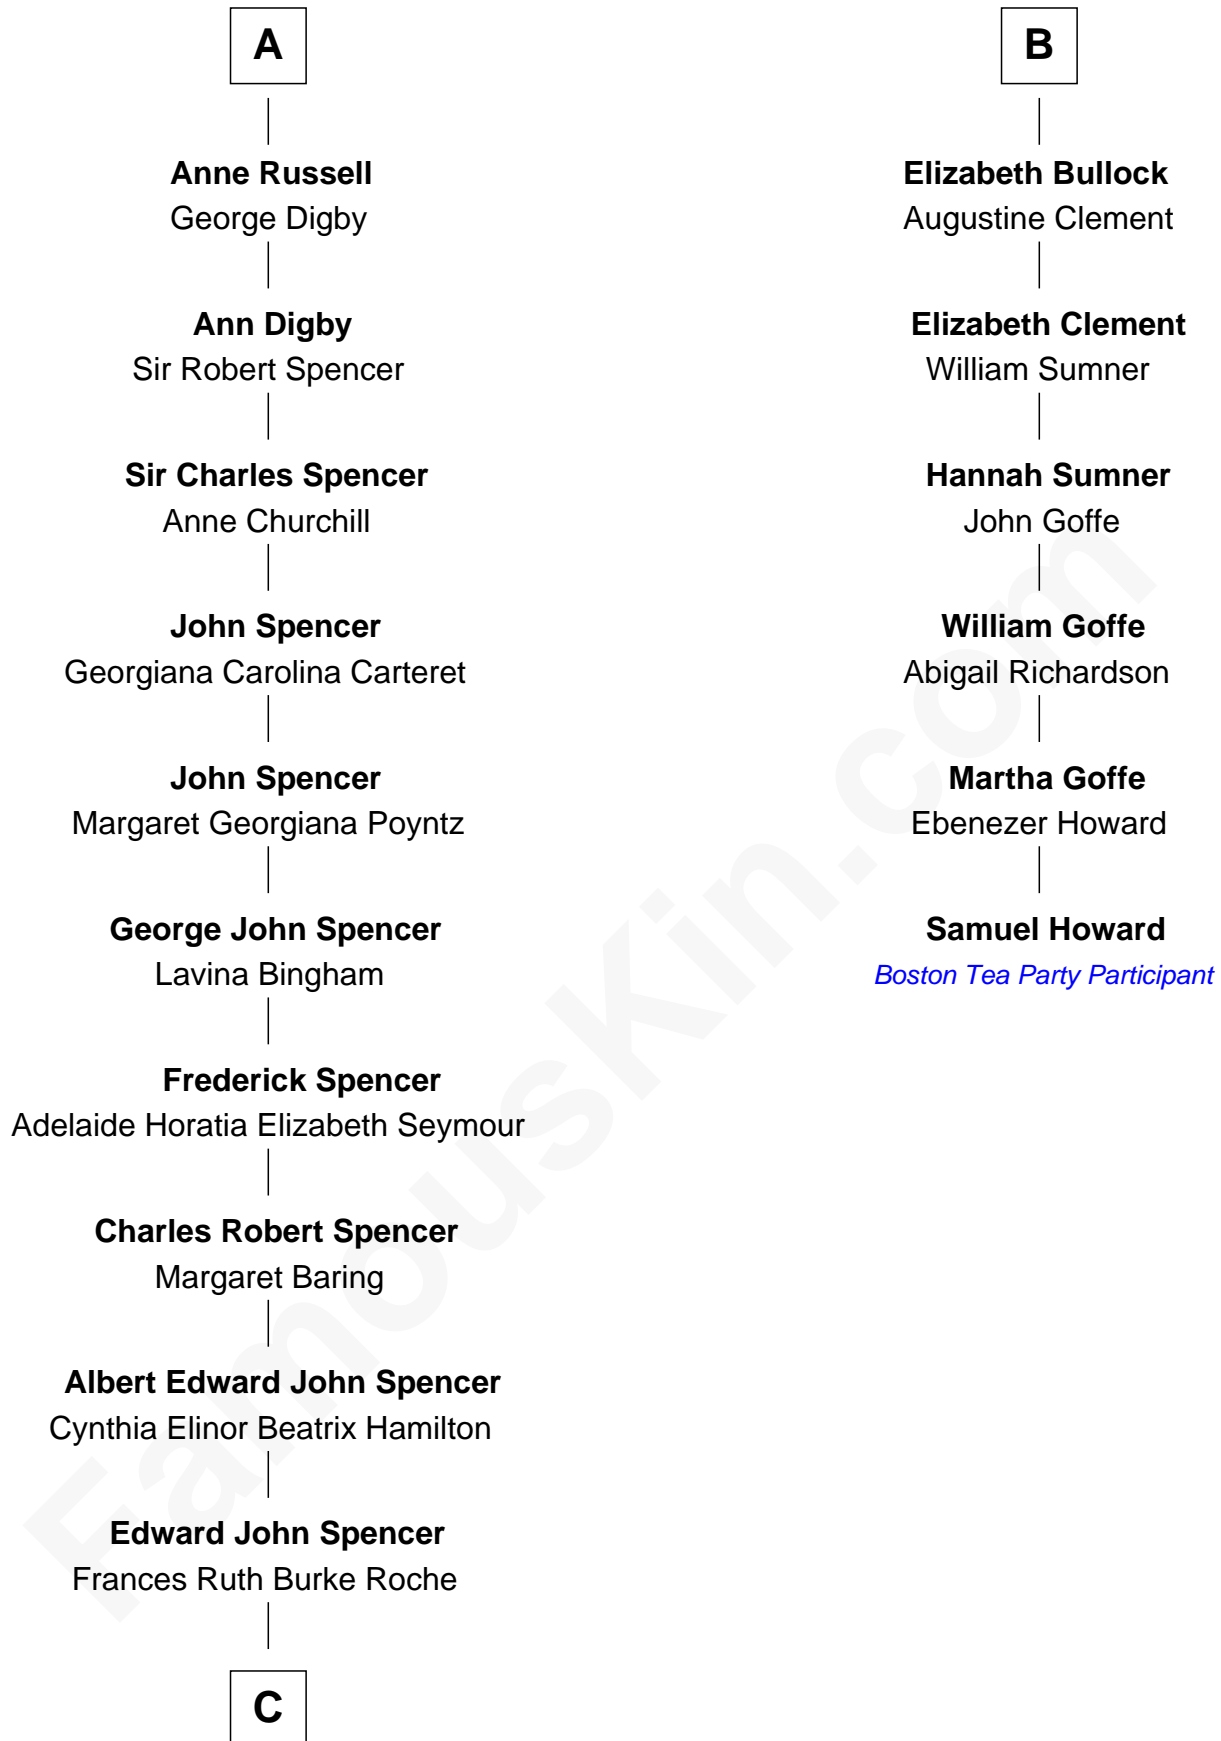

## Relationship Chart of

### Prince William

*Prince of Wales*

12th cousin 6 times removed of

**Samuel Howard**  
*Boston Tea Party Participant*

**C**

**Princess Diana Frances Spencer**  
Charles III, King of the United Kingdom

**Prince William**  
*Prince of Wales*