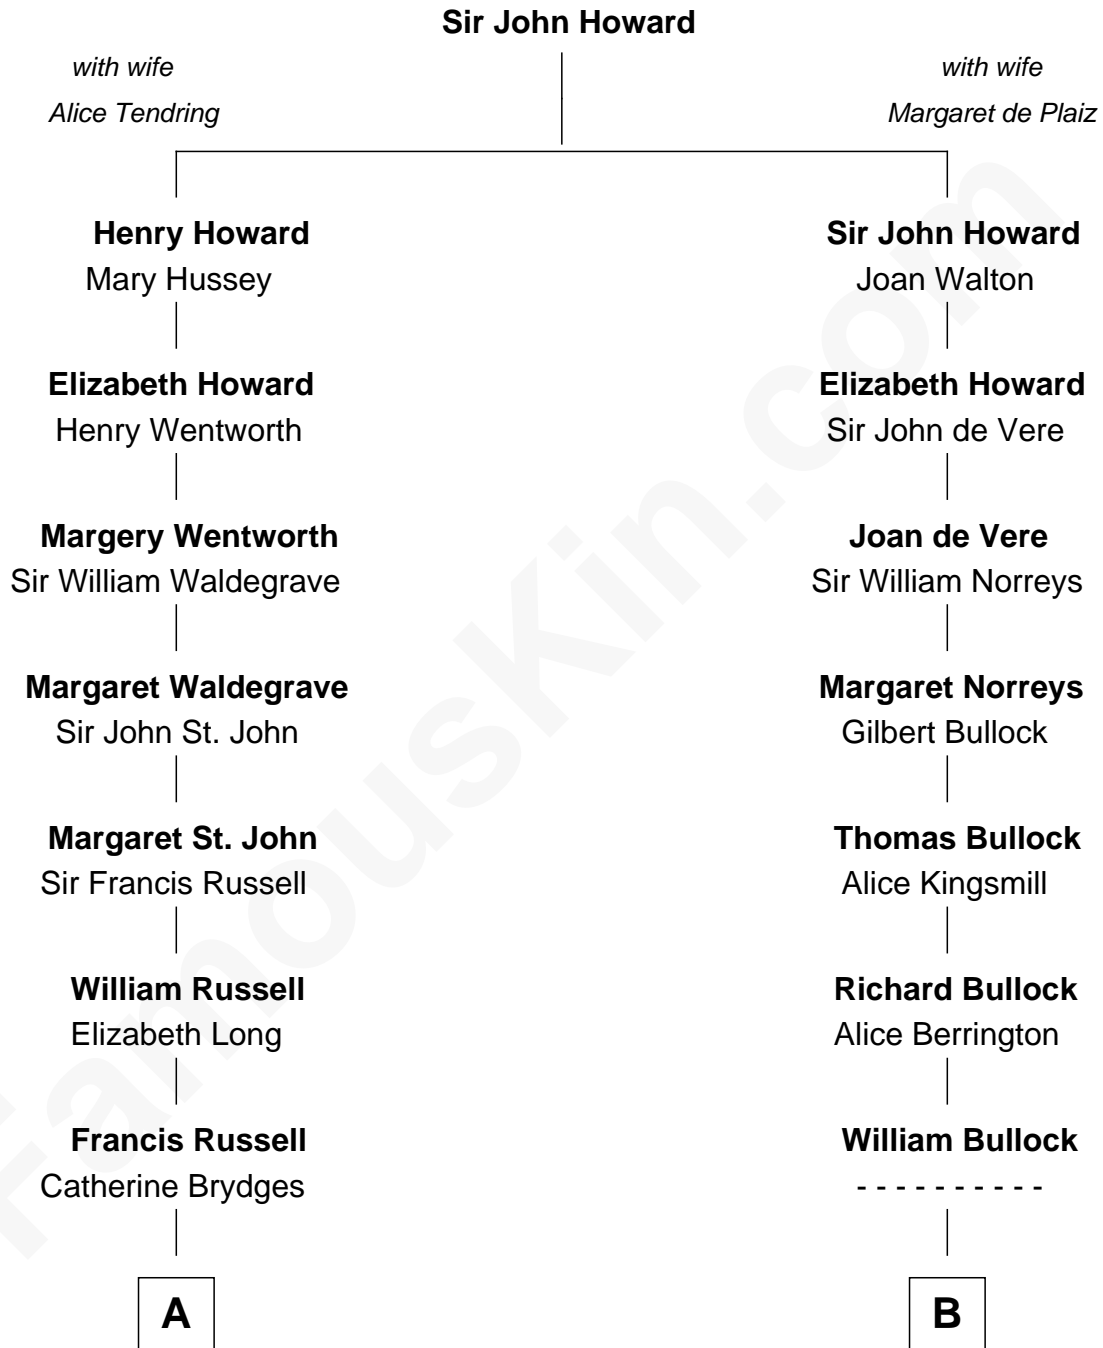

## Relationship Chart of

### Prince William

*Prince of Wales*

12th cousin 6 times removed of

**Samuel Howard**  
*Boston Tea Party Participant*

**C**

**Princess Diana Frances Spencer**  
Charles III, King of the United Kingdom

**Prince William**  
*Prince of Wales*