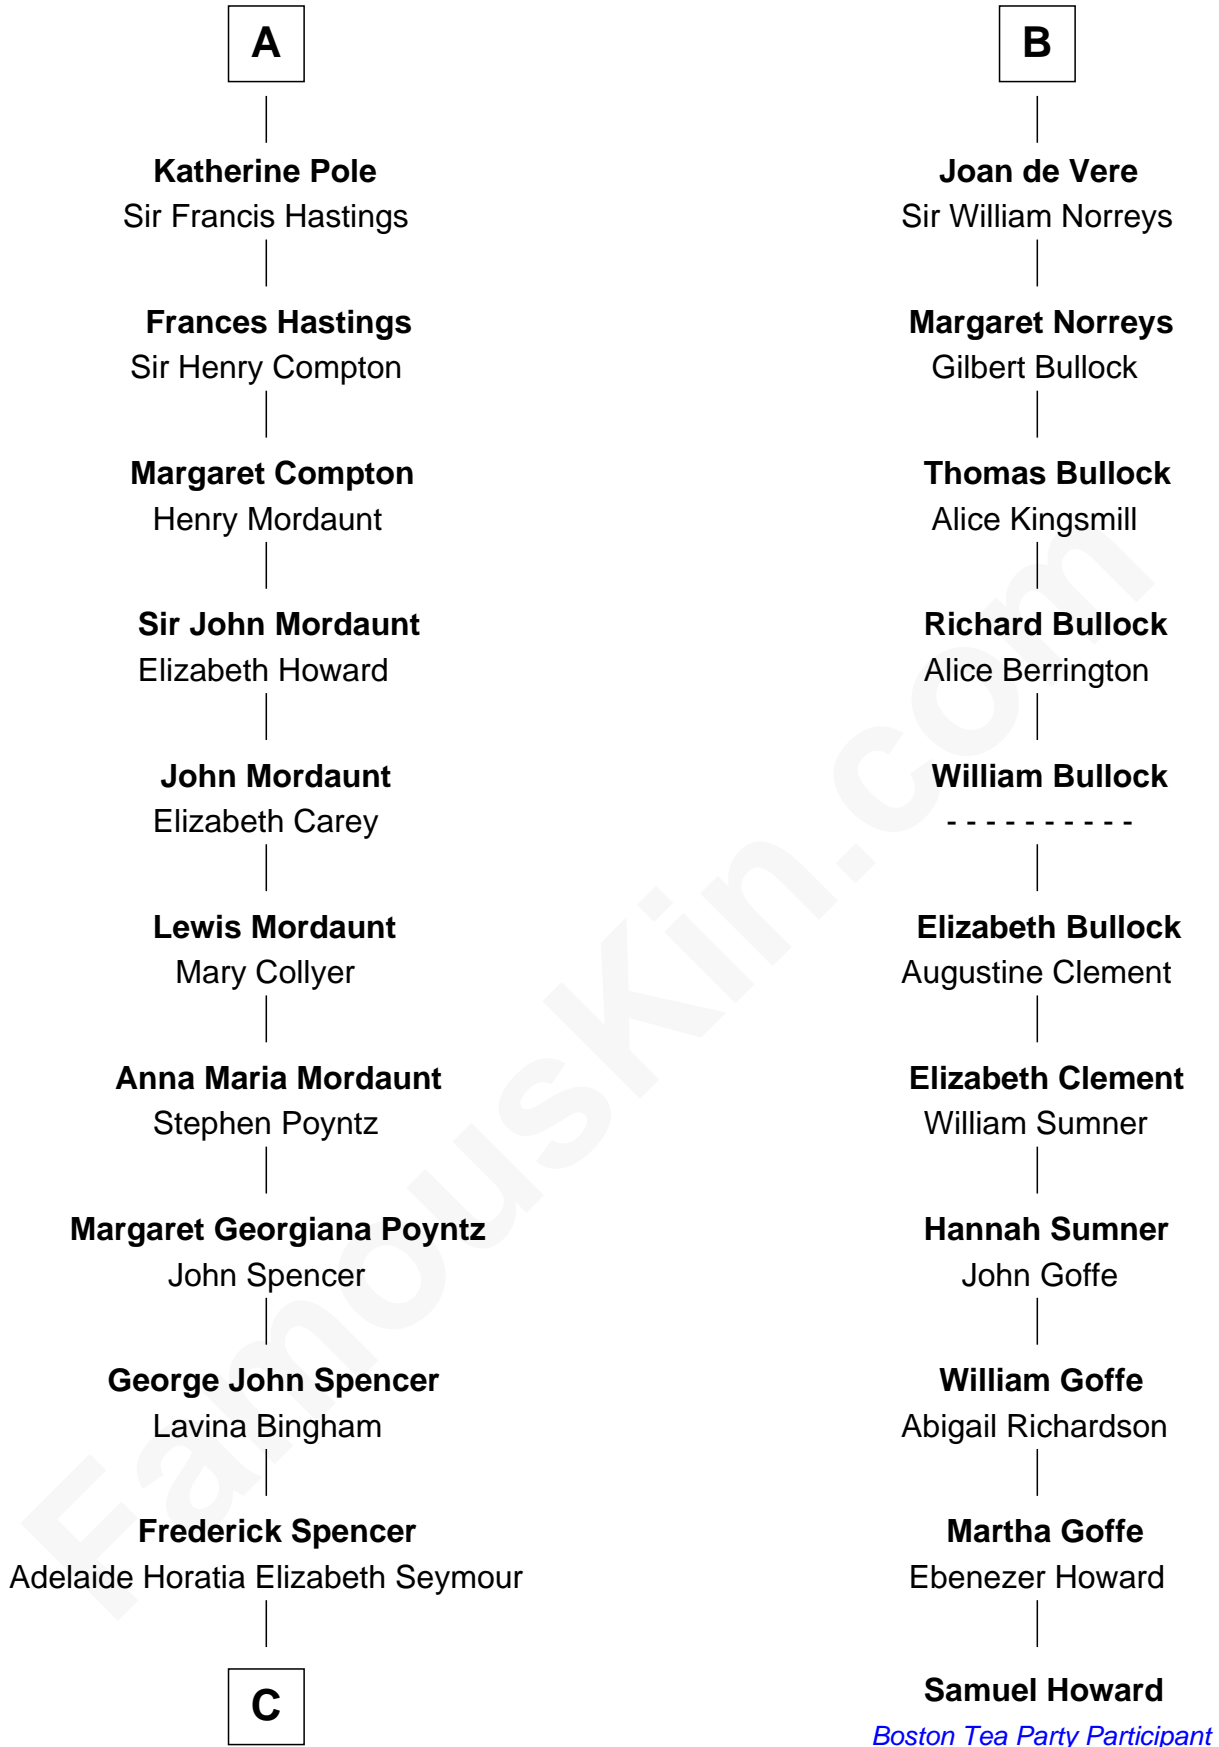

FamousKin.com Relationship Chart of

Prince William

Prince of Wales

17th cousin 4 times removed of

Samuel Howard

Boston Tea Party Participant

C

—
Charles Robert Spencer

Margaret Baring

—
Albert Edward John Spencer

Cynthia Elinor Beatrix Hamilton

—
Edward John Spencer

Frances Ruth Burke Roche

—
Princess Diana Frances Spencer

Charles III, King of the United Kingdom

—
Prince William