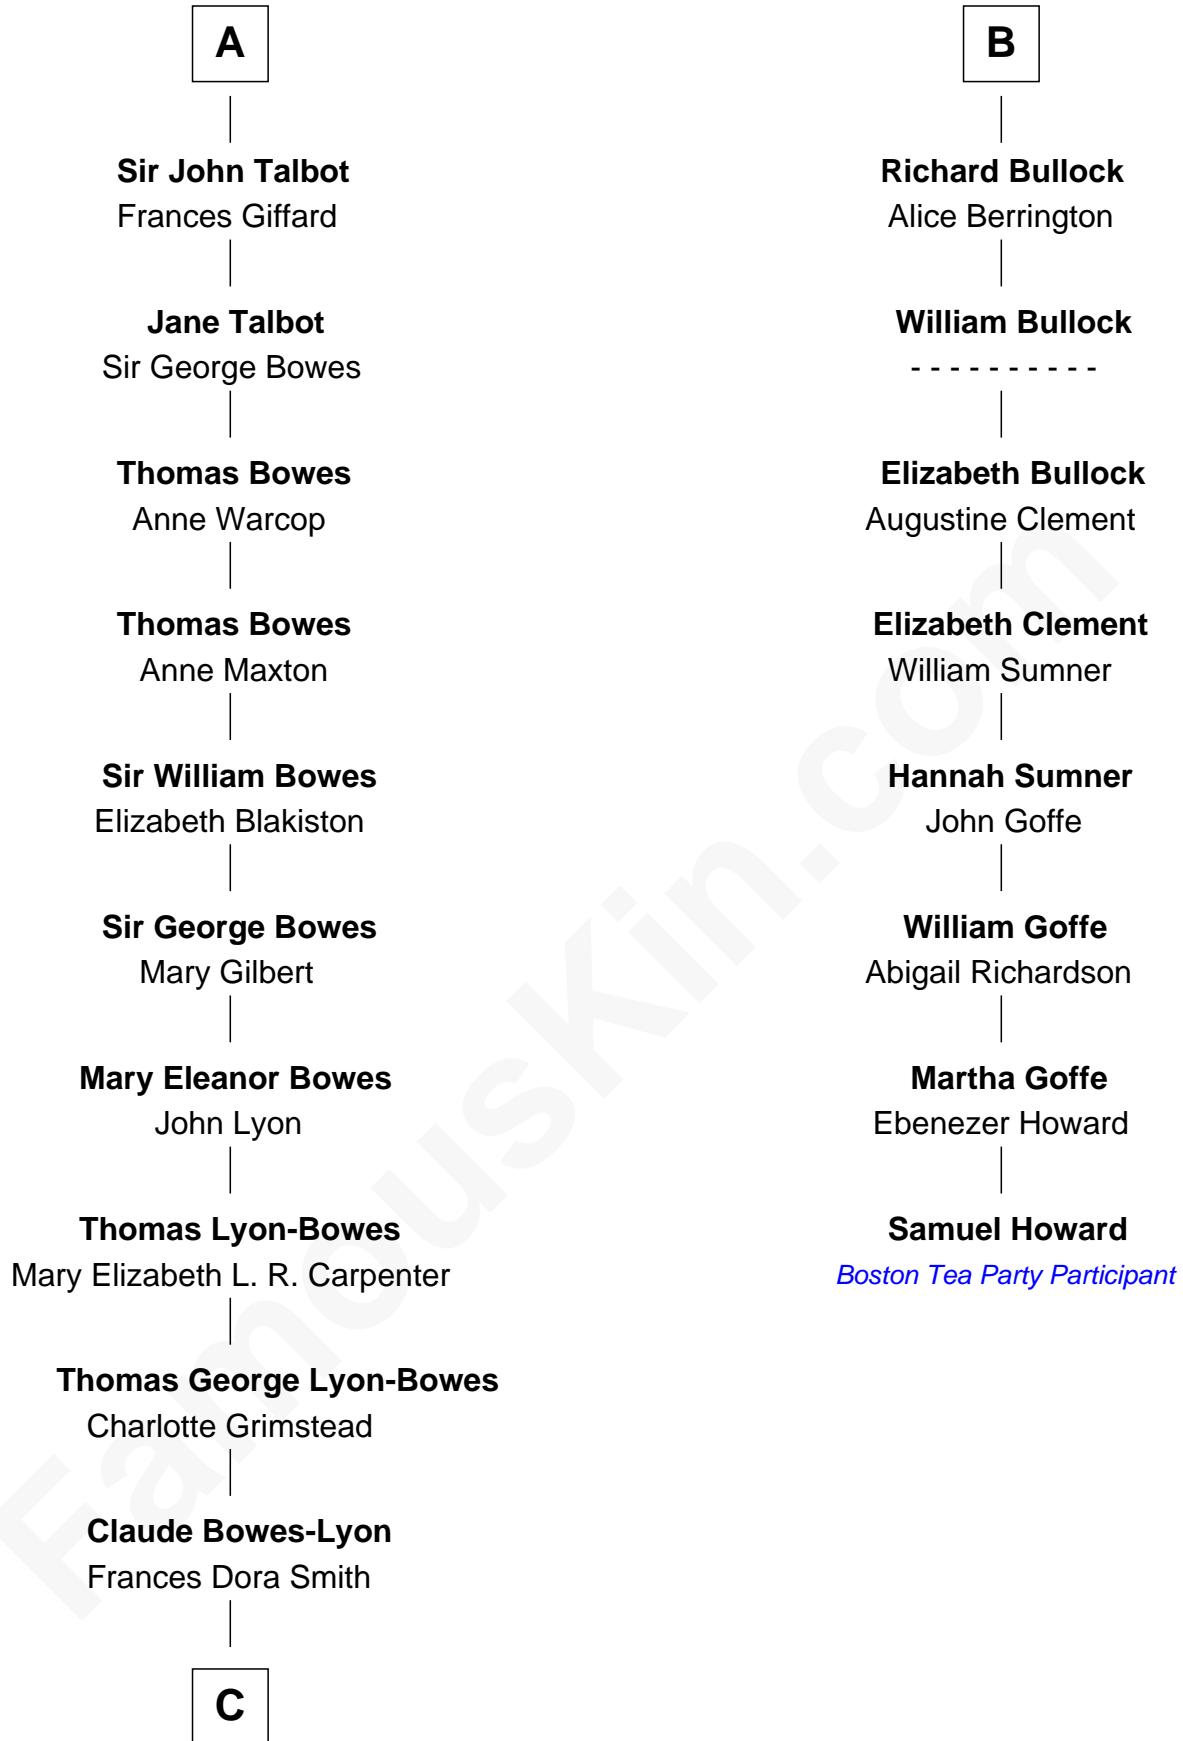

## Relationship Chart of

### Prince William

*Prince of Wales*

14th cousin 7 times removed of

**Samuel Howard**  
*Boston Tea Party Participant*

**Bartholomew de Badlesmere**  
Margaret de Clare

**C**

**Claude George Bowes-Lyon**  
Cecilia Nina Cavendish-Bentinck

**Elizabeth Bowes-Lyon**  
George VI, King of the United Kingdom

**Elizabeth II, Queen of the United Kingdom**  
Prince Philip of Edinburgh

**Charles III, King of the United Kingdom**  
Princess Diana Frances Spencer

**Prince William**  
*Prince of Wales*