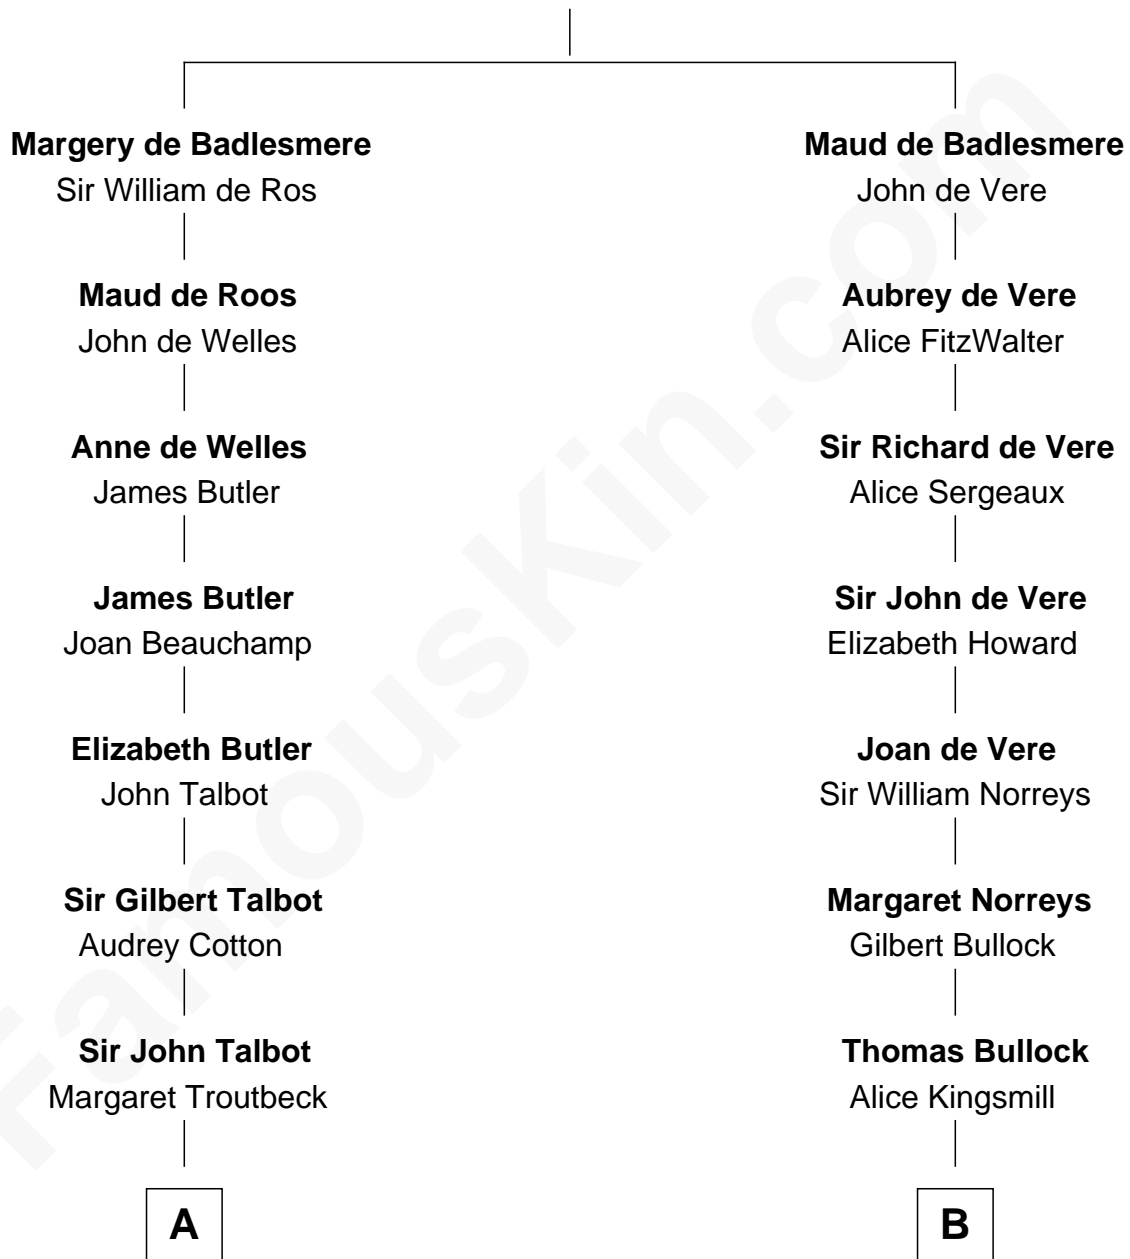

## Relationship Chart of

### Prince William

*Prince of Wales*

14th cousin 7 times removed of

**Samuel Howard**  
*Boston Tea Party Participant*

**Bartholomew de Badlesmere**  
Margaret de Clare

**C**

**Claude George Bowes-Lyon**  
Cecilia Nina Cavendish-Bentinck

**Elizabeth Bowes-Lyon**  
George VI, King of the United Kingdom

**Elizabeth II, Queen of the United Kingdom**  
Prince Philip of Edinburgh

**Charles III, King of the United Kingdom**  
Princess Diana Frances Spencer

**Prince William**  
*Prince of Wales*