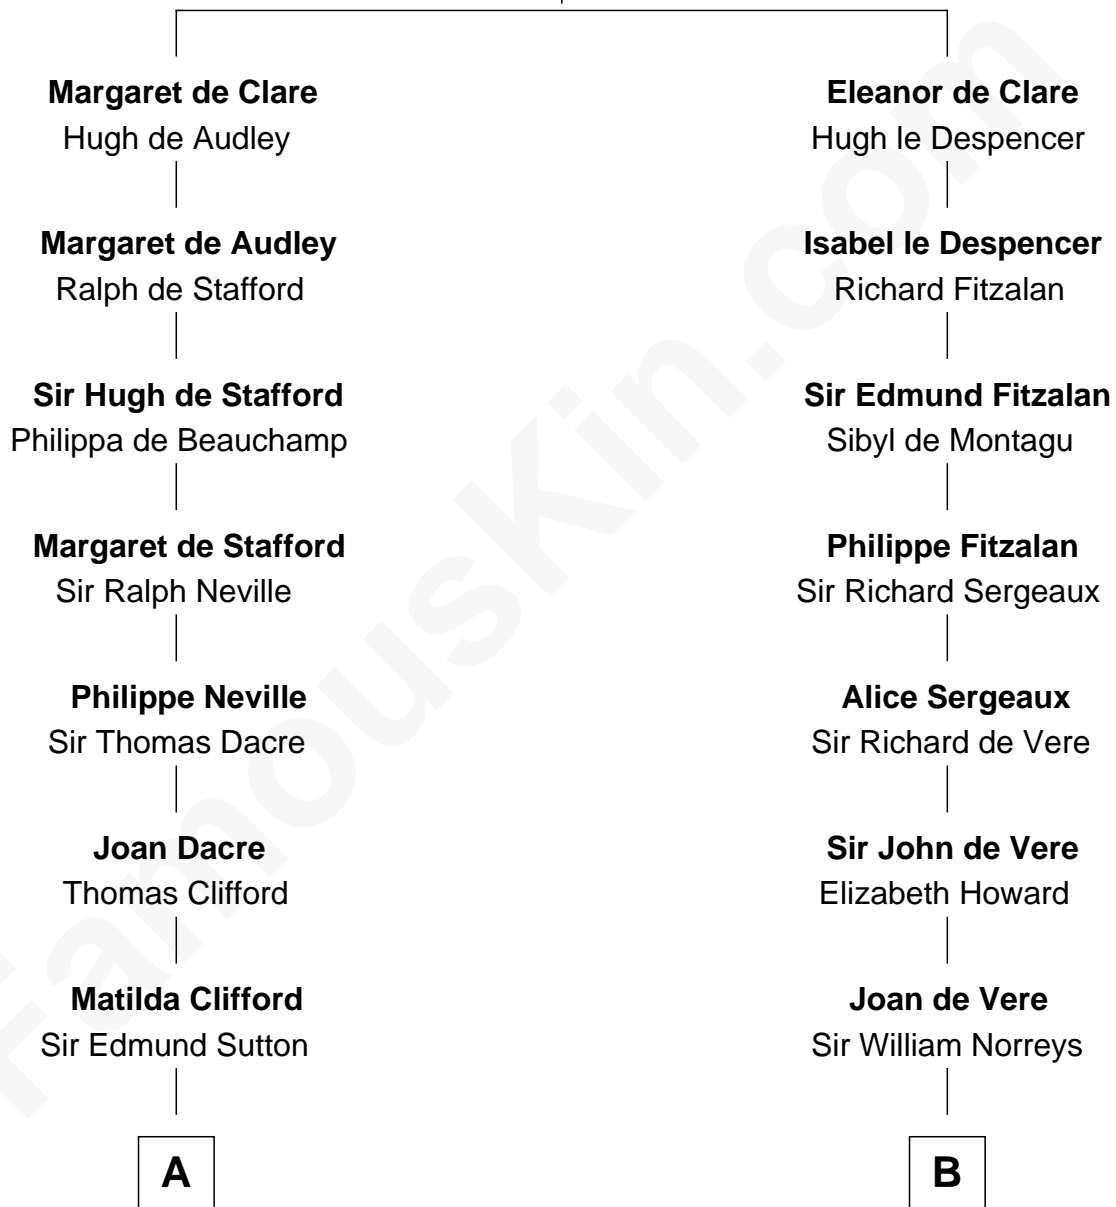

FamousKin.com
Relationship Chart of
Prince William
Prince of Wales

16th cousin 5 times removed of

Samuel Howard
Boston Tea Party Participant

Sir Gilbert de Clare
 Joan of Acre

C

—
Charles Robert Spencer

Margaret Baring

—
Albert Edward John Spencer

Cynthia Elinor Beatrix Hamilton

—
Edward John Spencer

Frances Ruth Burke Roche

—
Princess Diana Frances Spencer

Charles III, King of the United Kingdom

—
Prince William

Prince of Wales