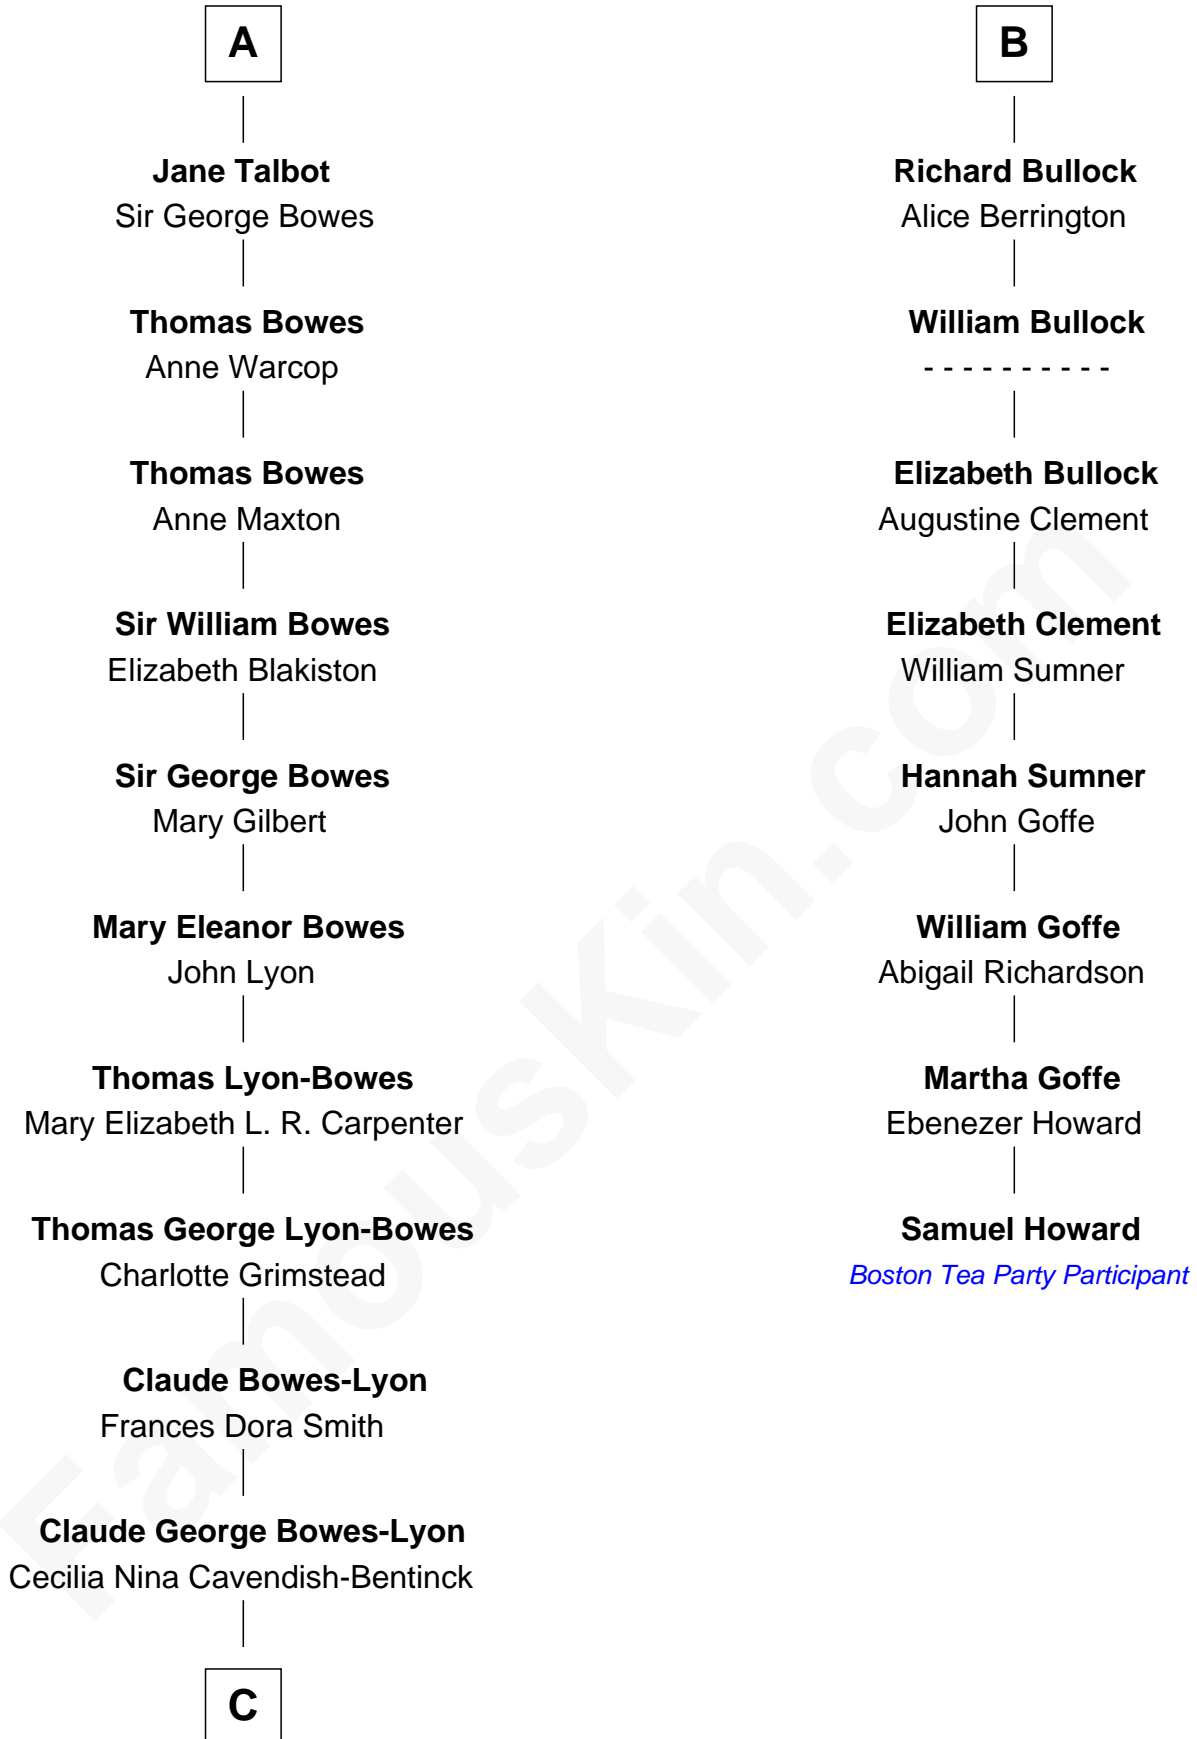

FamousKin.com

Relationship Chart of

Prince William

Prince of Wales

14th cousin 6 times removed of

Samuel Howard
Boston Tea Party Participant

C

Elizabeth Bowes-Lyon

George VI, King of the United Kingdom

Elizabeth II, Queen of the United Kingdom

Prince Philip of Edinburgh

Charles III, King of the United Kingdom

Princess Diana Frances Spencer

Prince William

Prince of Wales